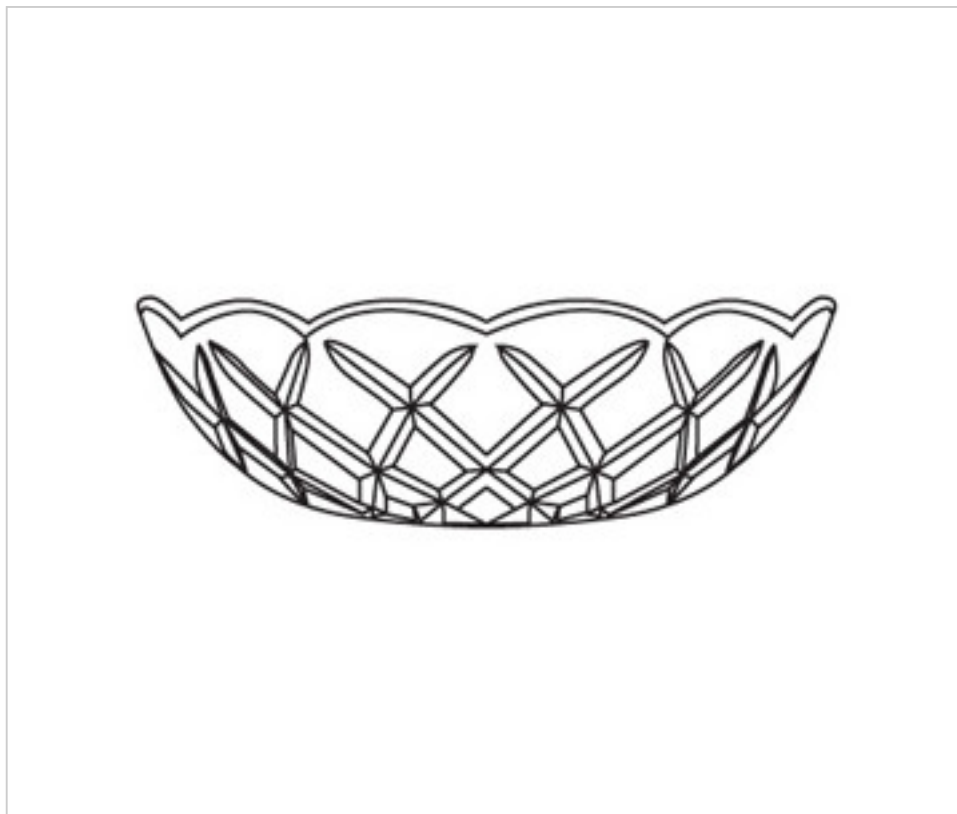

0151510

Bobèche 50.500.12-10 holes

November 23rd, 2024, 10:37

DESCRIPTION

Transparent pressed glass bobèche 120mm diameter and 40mm height. With central hole of 12mm and 10 side holes for pinning with brass needle and hang crystals

PRICE

	Lot	P.V.P. excluding VAT
	1	12,77€
	5	7,10€
	10	5,46€
	80	4,75€

Continued on next page >>

0151510

Bobèche 50.500.12-10 holes

TECHNICAL SPECIFICATIONS

Weight: 179 Grams

NOTES

Pressed glass. Central hole 12mm and 10 side holes

OTHER FEATURES

High (mm): 40

Diameter (mm): 120

Colour: Transparent

Central Hole (mm): 12

Lateral Holes: 10

DOCUMENTS

 [Bobèche 50.500.12-10 holes](#)