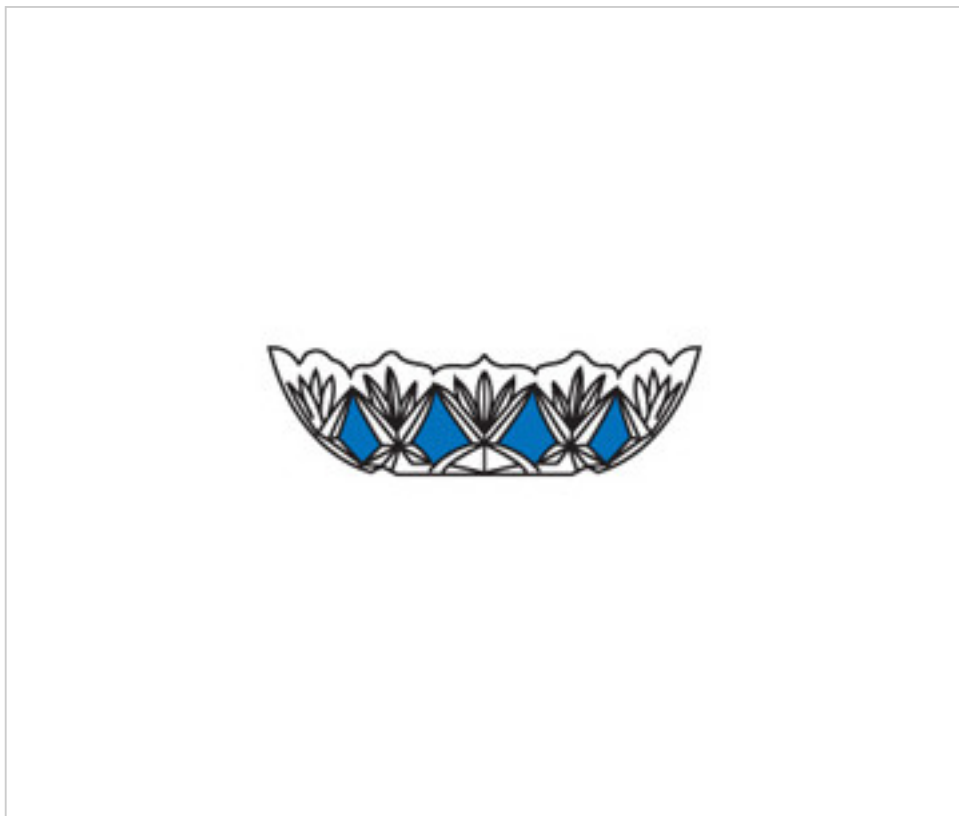

CRYSTAL FOR LAMPS > Columns And Bobeches > Crystal Columns And Bobeches
Color Series

2053935

Bobèche 53900.31-5holes Blue

February 01st, 2025, 20:14

PRICE

	Lot	P.V.P. excluding VAT
	1	5,69€
	10	4,97€
	30	4,73€

Continued on next page >>

2053935

Bobèche 53900.31-5holes Blue

NOTES

pressed glass

OTHER FEATURES

High (mm): 35

Colour: Blue

Lateral Holes: 5

Diameter (mm): 130

Central Hole (mm): 31

DOCUMENTS

[Bobèche 53900.31-5holes Blue](#)