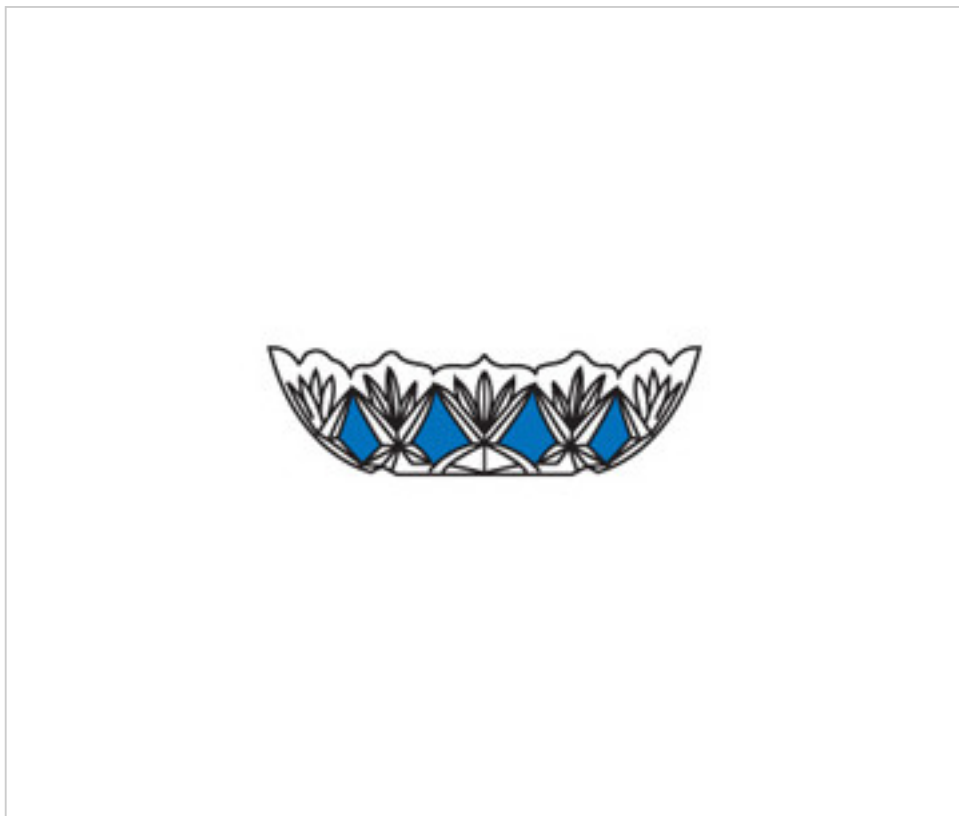

CRYSTAL FOR LAMPS > Columns And Bobeches > Crystal Columns And Bobeches  
Color Series

2053935

Bobèche 53900.31-5holes Blue

December 22nd, 2024, 04:32

**PRICE**

|  | Lot | P.V.P. excluding VAT |
|--|-----|----------------------|
|  | 1   | 5,69€                |
|  | 10  | 4,97€                |
|  | 30  | 4,73€                |

Continued on next page >>

2053935

**Bobèche 53900.31-5holes Blue**

## OTHER FEATURES

---

High (mm): 35

Colour: Blue

Lateral Holes: 5

Diameter (mm): 130

Central Hole (mm): 31