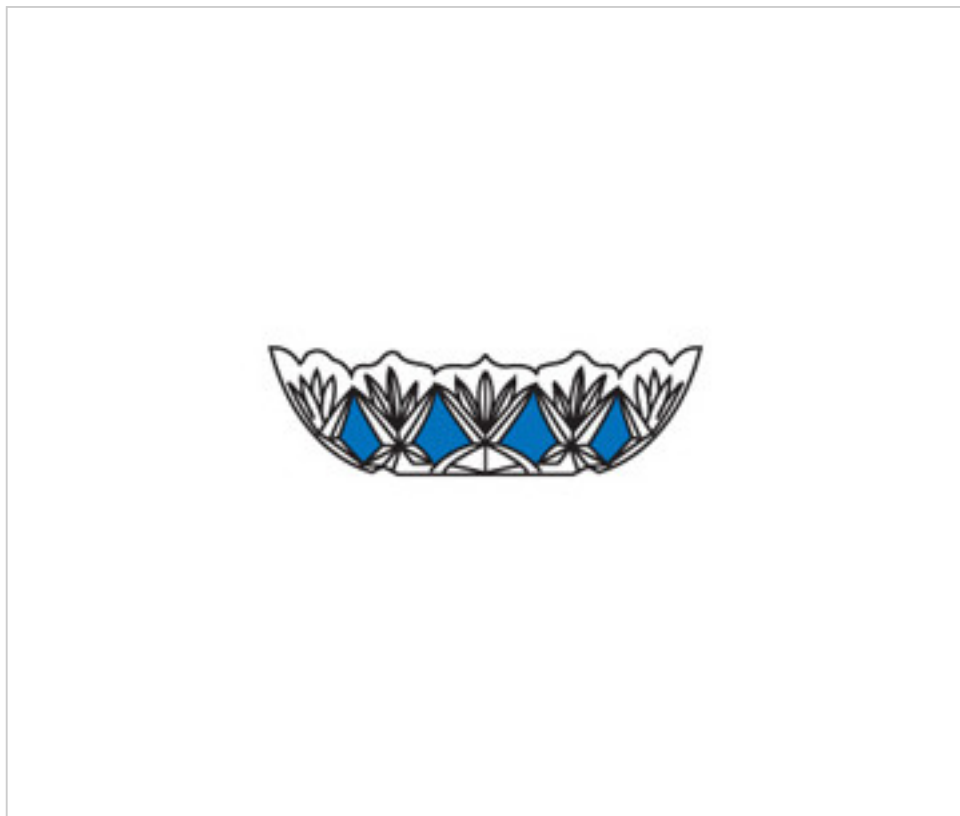

CRYSTAL FOR LAMPS > Columns And Bobeches > Crystal Columns And Bobeches
Color Series

2053935

Bobèche 53900.31-5holes Blue

April 05th, 2025, 08:44

PRICE

Lot	P.V.P. excluding VAT
1	5,69€
10	4,97€
30	4,73€

Continued on next page >>

2053935

Bobèche 53900.31-5holes Blue

NOTES

pressed glass

OTHER FEATURES

High (mm): 35

Colour: Blue

Lateral Holes: 5

Diameter (mm): 130

Central Hole (mm): 31

DOCUMENTS

 [Bobèche 53900.31-5holes Blue](#)