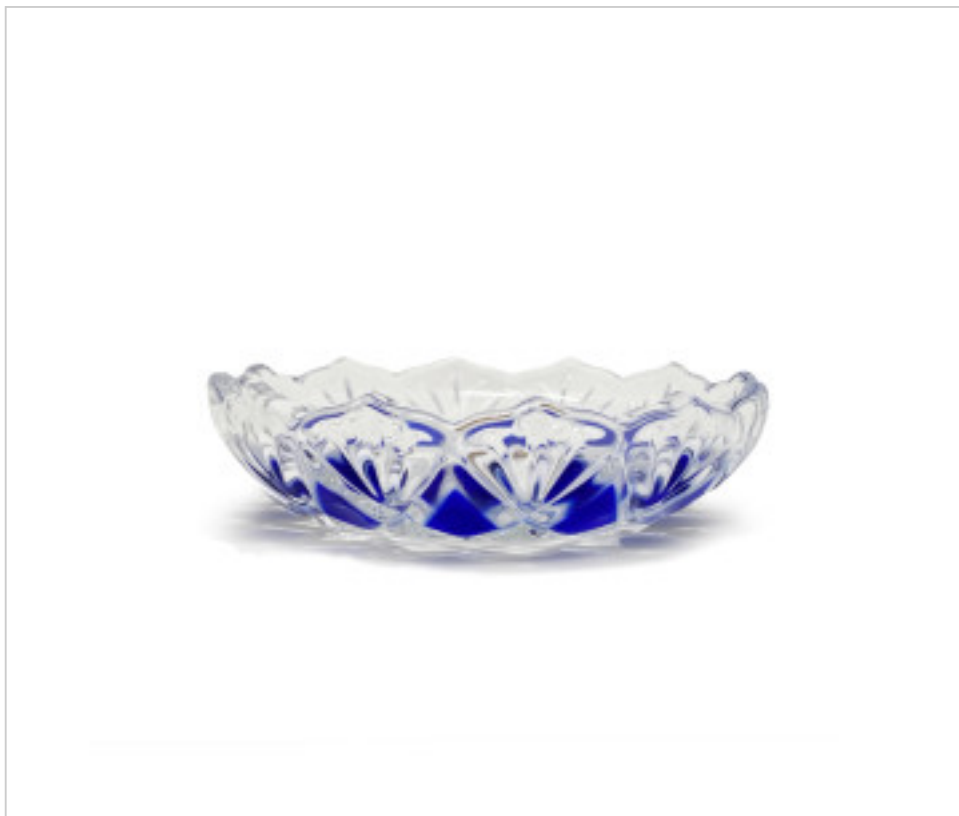

CRYSTAL FOR LAMPS > Columns And Bobeches > Crystal Columns And Bobeches  
Color Series

205390T

Bobèche 53900 without central hole blue

December 22nd, 2024, 04:29

**DESCRIPTION**

Washer without center hole

**PRICE**

	Lot	P.V.P. excluding VAT
	1	3,08€
	36	2,83€
	72	2,55€

Continued on next page >>

205390T

**Bobèche 53900 without central hole blue**

## OTHER FEATURES

---

High (mm): 35

Diameter (mm): 130

Colour: Blue