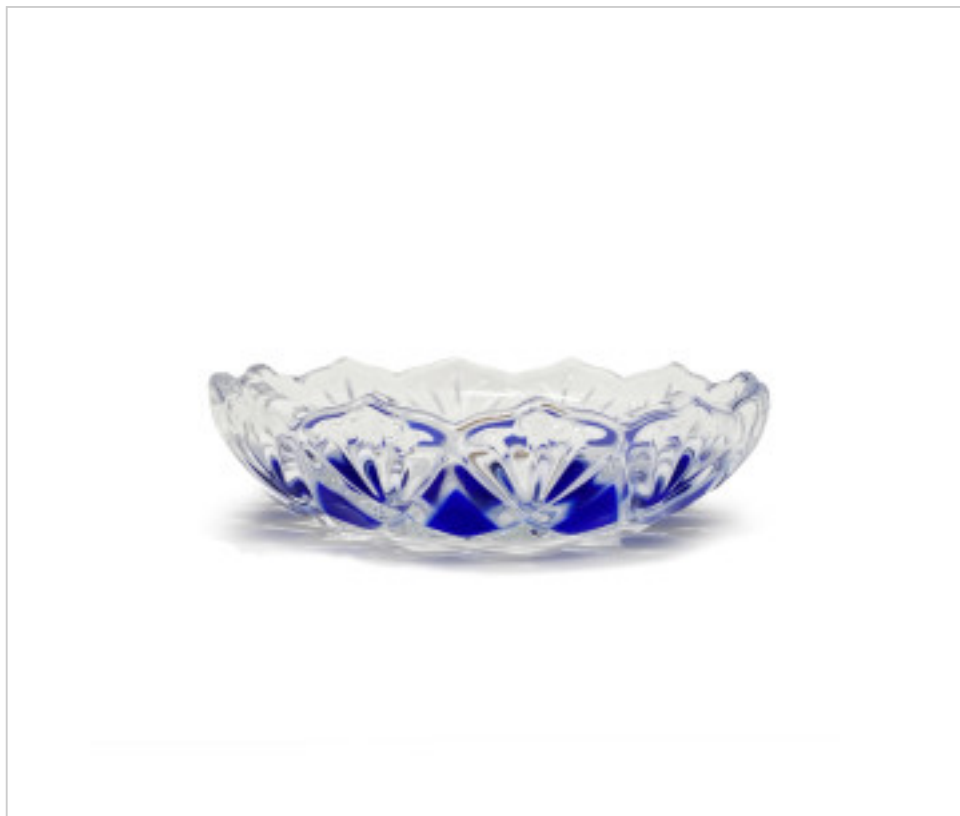

CRYSTAL FOR LAMPS > Columns And Bobeches > Crystal Columns And Bobeches  
Color Series

205390T

Bobèche 53900 without central hole blue

November 21st, 2024, 14:10

**DESCRIPTION**

Washer without center hole

**PRICE**

	Lot	P.V.P. excluding VAT
	1	3,08€
	36	2,83€
	72	2,55€

Continued on next page >>

205390T

**Bobèche 53900 without central hole blue**

## OTHER FEATURES

---

High (mm): 35

Diameter (mm): 130

Colour: Blue