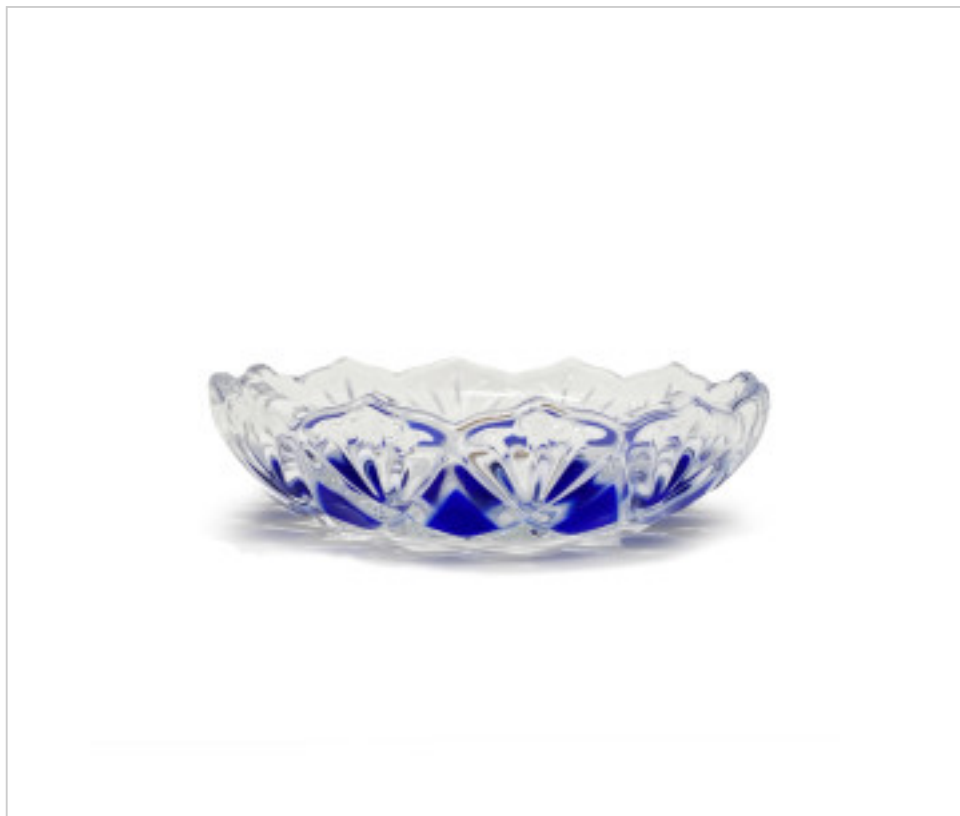

CRYSTAL FOR LAMPS > Columns And Bobeches > Crystal Columns And Bobeches
Color Series

205390T

Bobèche 53900 without central hole blue

January 22nd, 2025, 00:53

DESCRIPTION

Washer without center hole

PRICE

	Lot	P.V.P. excluding VAT
	1	3,08€
	36	2,83€
	72	2,55€

Continued on next page >>

205390T

Bobèche 53900 without central hole blue

TECHNICAL SPECIFICATIONS

Weight: 240 Grams

OTHER FEATURES

High (mm): 35

Diameter (mm): 130

Colour: Blue

DOCUMENTS

 [Bobèche 53900 without central hole blue](#)