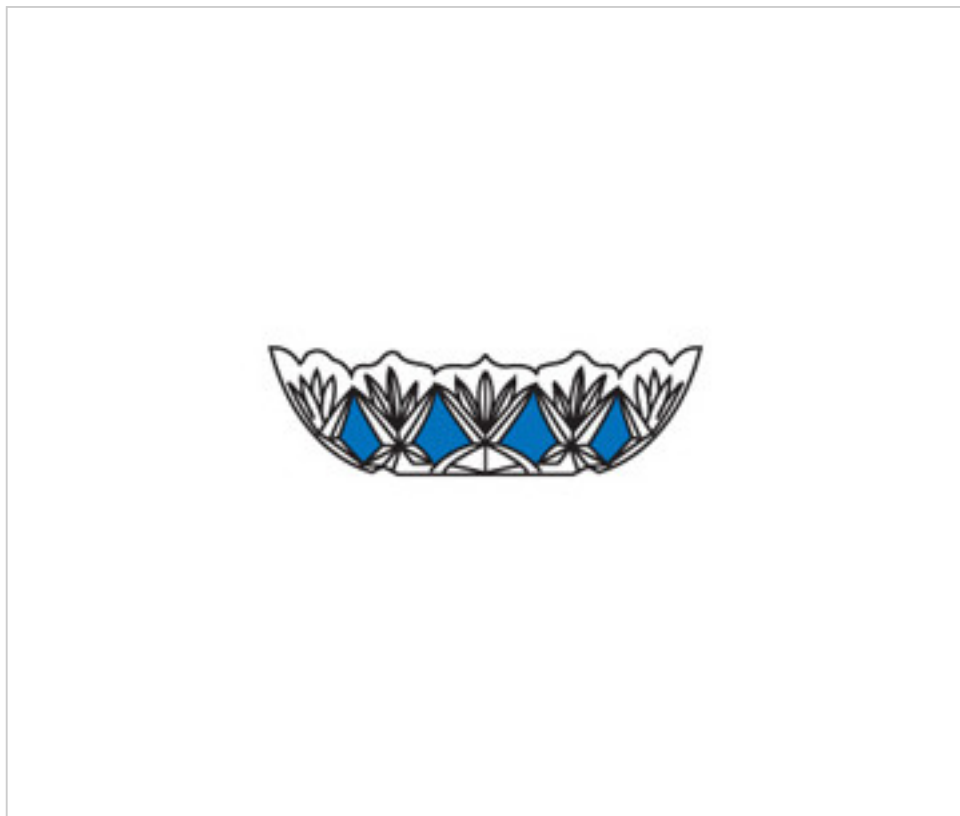

CRYSTAL FOR LAMPS > Columns And Bobeches > Crystal Columns And Bobeches
Color Series

2055919

Bobèche 55900.12-12holes 160mm Blue

April 05th, 2025, 13:13

PRICE

	Lot	P.V.P. excluding VAT
	1	10,36€
	10	9,02€
	40	8,55€

Continued on next page >>

2055919

Bobèche 55900.12-12holes 160mm Blue

NOTES

pressed glass

OTHER FEATURES

High (mm): 35

Colour: Blue

Lateral Holes: 12

Diameter (mm): 130

Central Hole (mm): 12

DOCUMENTS

[Bobèche 55900.12-12holes 160mm Blue](#)