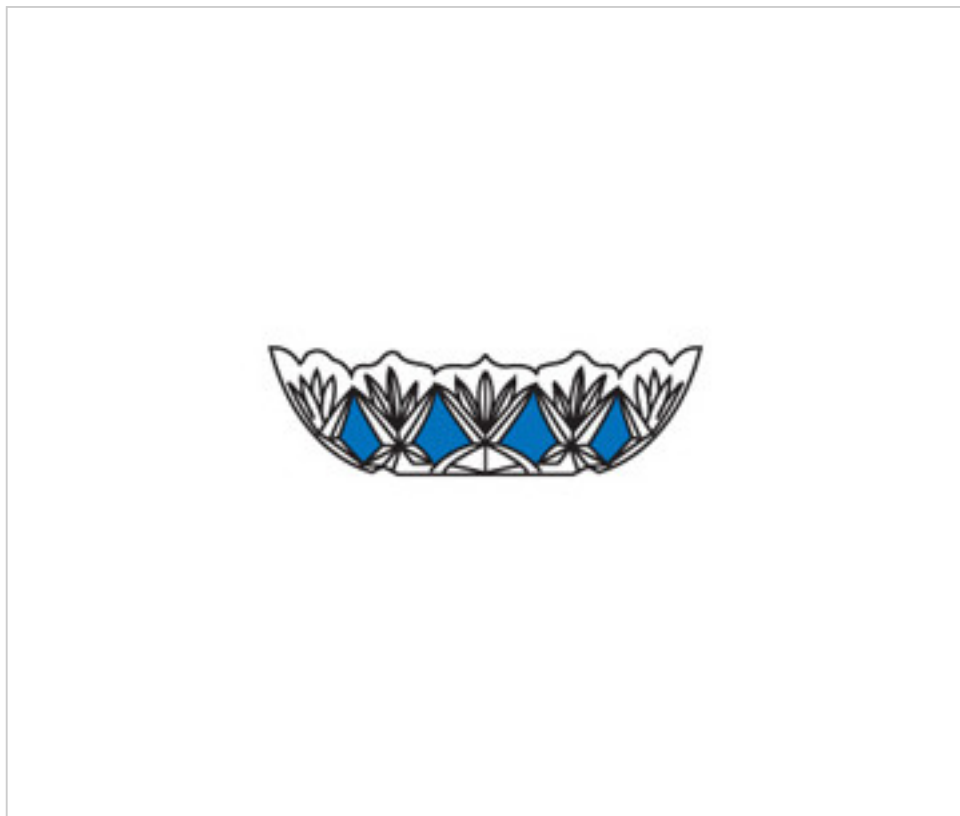

CRYSTAL FOR LAMPS > Columns And Bobeches > Crystal Columns And Bobeches  
Color Series

2055919

**Bobèche 55900.12-12holes 160mm Blue**

February 22nd, 2025, 21:18

**PRICE**

	Lot	P.V.P. excluding VAT
	1	10,36€
	10	9,02€
	40	8,55€

Continued on next page >>

2055919

**Bobèche 55900.12-12holes 160mm Blue**

## OTHER FEATURES

---

High (mm): 35

Colour: Blue

Lateral Holes: 12

Diameter (mm): 130

Central Hole (mm): 12