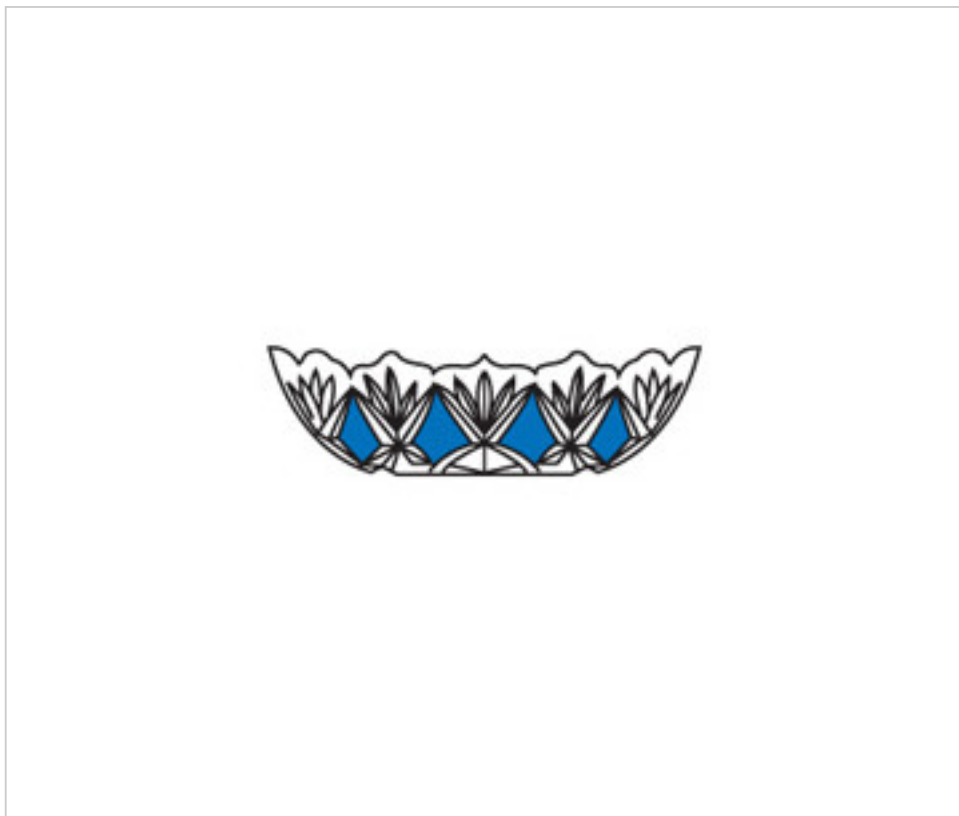

CRYSTAL FOR LAMPS > Columns And Bobeches > Crystal Columns And Bobeches
Color Series

2055919

Bobèche 55900.12-12holes 160mm Blue

November 24th, 2024, 03:14

PRICE

	Lot	P.V.P. excluding VAT
	1	10,36€
	10	9,02€
	40	8,55€

Continued on next page >>

2055919

Bobèche 55900.12-12holes 160mm Blue

NOTES

pressed glass

OTHER FEATURES

High (mm): 35

Colour: Blue

Lateral Holes: 12

Diameter (mm): 130

Central Hole (mm): 12

DOCUMENTS

 [Bobèche 55900.12-12holes 160mm Blue](#)