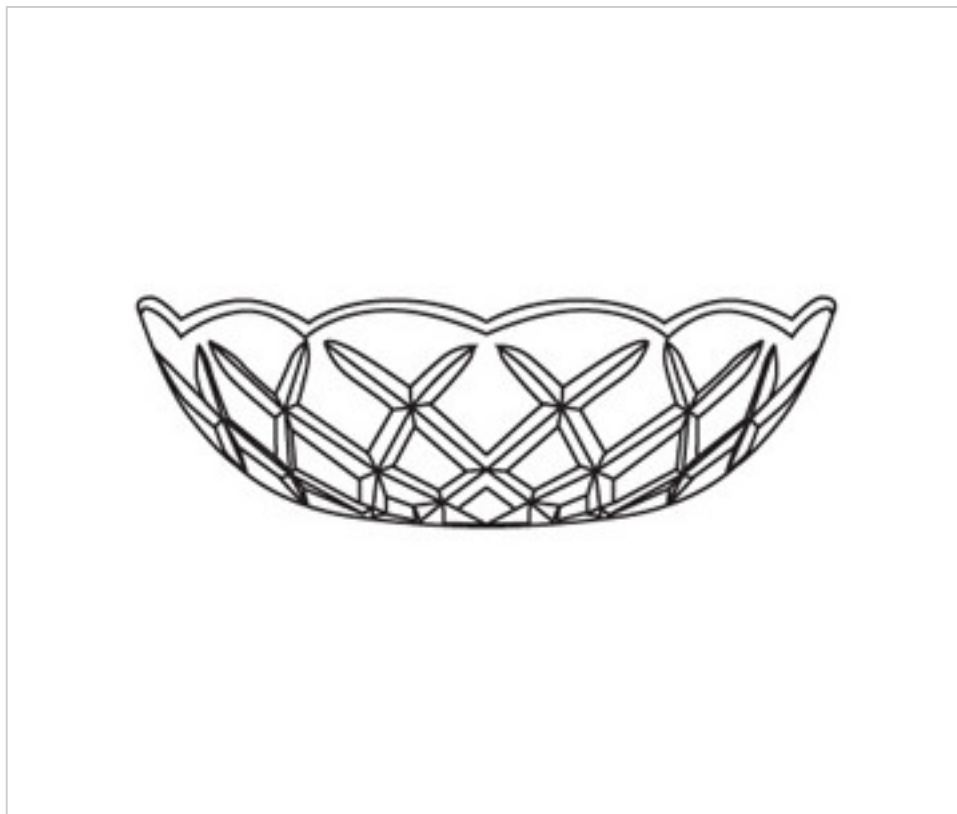

0161504

Bobèche 60.500.12-4 holes

February 22nd, 2025, 09:13

DESCRIPTION

Transparent pressed glass bobèche 150mm diameter and 45mm height. With central hole of 12mm and 4 side holes for pinning with brass needle and hang crystals

PRICE

	Lot	P.V.P. excluding VAT
	1	15,99€
	5	8,88€
	10	6,84€
	80	5,94€

Continued on next page >>

0161504

Bobèche 60.500.12-4 holes

TECHNICAL SPECIFICATIONS

Weight: 277 Grams

NOTES

Pressed glass. Central hole 12mm and 4 side holes

OTHER FEATURES

High (mm): 45

Diameter (mm): 150

Colour: Transparent

Central Hole (mm): 12

Lateral Holes: 4

DOCUMENTS

 [Bobèche 60.500.12-4 holes](#)