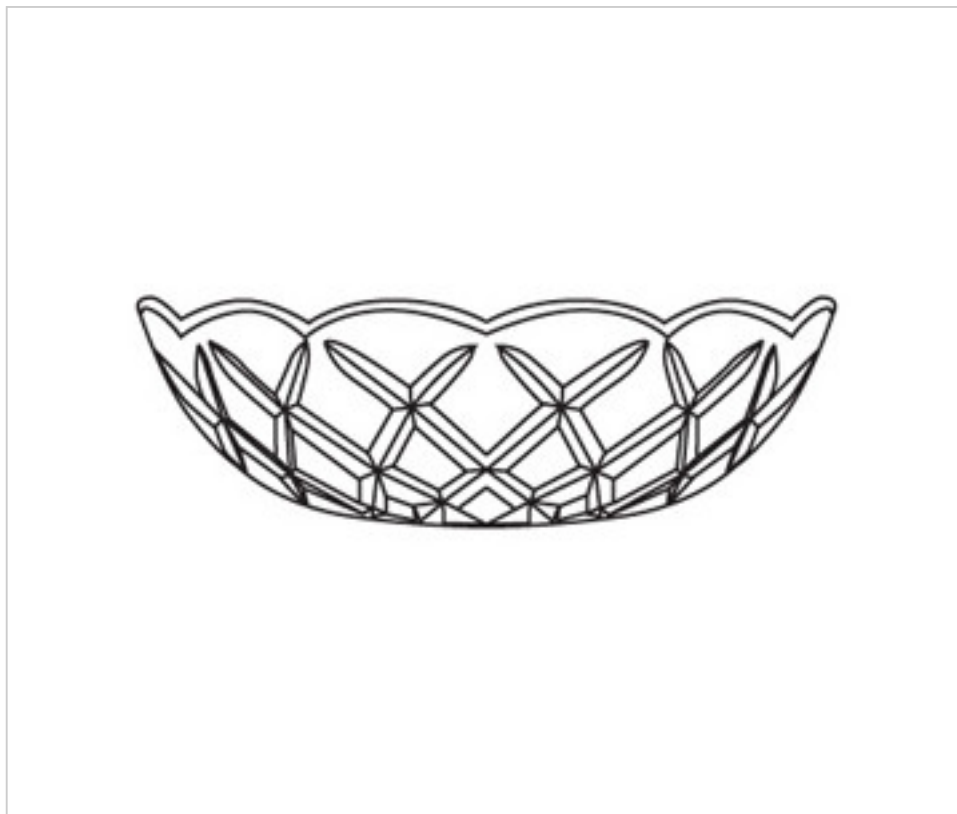

0161505

**Bobèche 60.500.12-5 holes**

October 02nd, 2024, 04:16

## DESCRIPTION

Transparent pressed glass bobèche 150mm diameter and 45mm height. With central hole of 12mm and 5 side holes for pinning with brass needle and hang crystals

## NOTES

---

Pressed glass. Central hole 12mm and 5 side holes

## OTHER FEATURES

---

High (mm): 45

Diameter (mm): 150

Colour: Transparent

Central Hole (mm): 12

Lateral Holes: 5