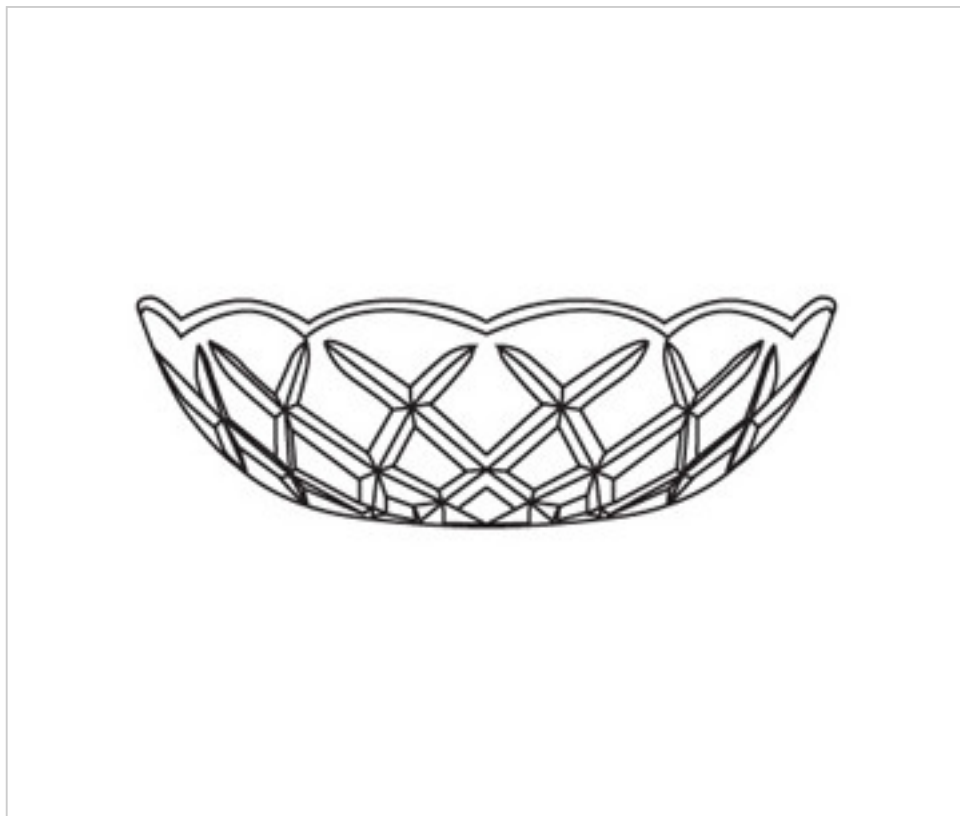

CRYSTAL FOR LAMPS > Columns And Bobeches > Crystal Columns And Bobeches
Mimbre Series

016150C

Bobèche 60.500.12- Cut

November 23rd, 2024, 10:39

PRICE

	Lot	P.V.P. excluding VAT
	1	20,44€
	5	11,35€
	10	8,74€
	80	7,59€

Continued on next page >>

CRYSTAL FOR LAMPS > Columns And Bobeches > Crystal Columns And Bobeches
Mimbre Series

016150C

Bobèche 60.500.12- Cut

TECHNICAL SPECIFICATIONS

Weight: 277 Grams

NOTES

Pressed glass. cut for appliqué

OTHER FEATURES

High (mm): 45

Diameter (mm): 150

Colour: Transparent

Central Hole (mm): 12

DOCUMENTS

 [Bobèche 60.500.12- Cut](#)