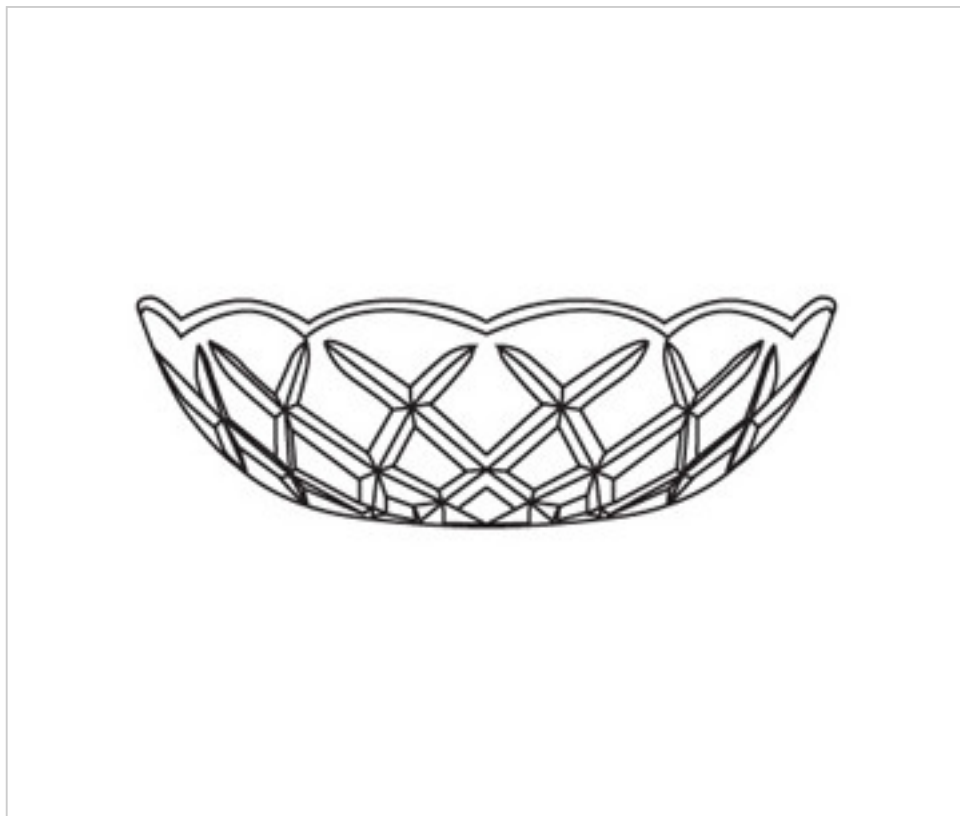

0160504

Bobèche 60.500.24-4 holes

January 21st, 2025, 15:09

DESCRIPTION

Transparent pressed glass bobèche 150mm diameter and 45mm height. With central hole of 24mm and 4 side holes for pinning with brass needle and hang crystals

PRICE

	Lot	P.V.P. excluding VAT
	1	16,45€
	5	9,14€
	10	7,03€
	80	6,11€

Continued on next page >>

0160504

Bobèche 60.500.24-4 holes

TECHNICAL SPECIFICATIONS

Weight: 276 Grams

NOTES

Pressed glass. Central hole 24mm and 4 side holes

OTHER FEATURES

High (mm): 45

Diameter (mm): 150

Colour: Transparent

Central Hole (mm): 24

Lateral Holes: 4

DOCUMENTS

 [Bobèche 60.500.24-4 holes](#)