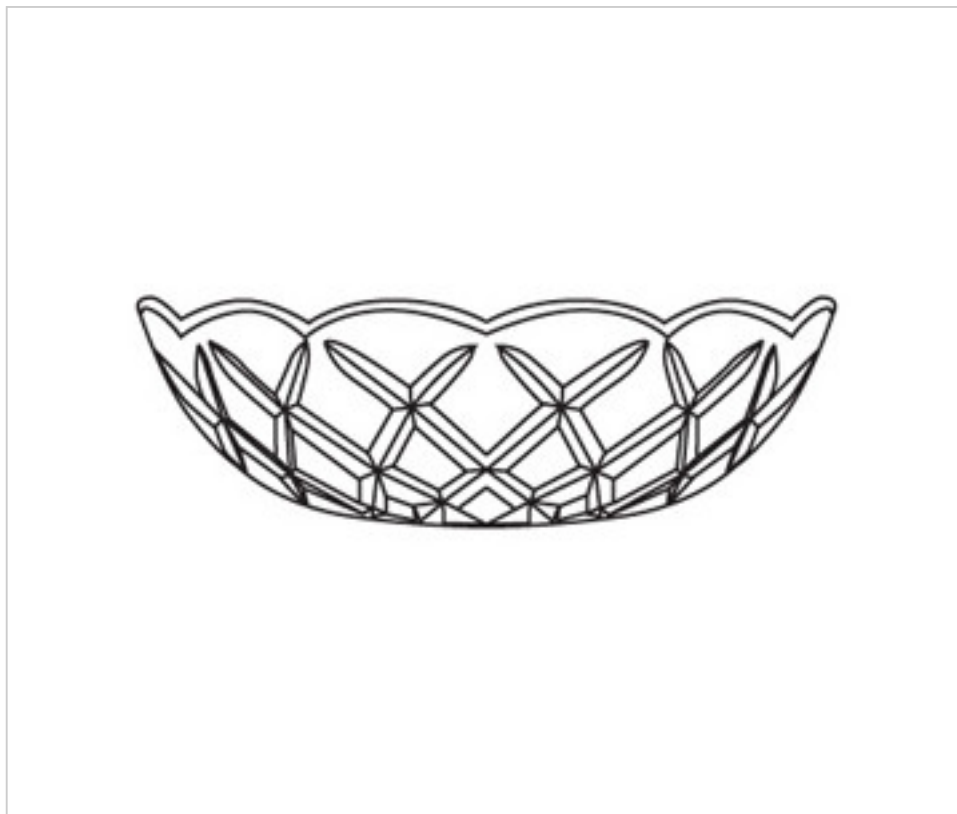

0160504

Bobèche 60.500.24-4 holes

April 05th, 2025, 05:41

DESCRIPTION

Transparent pressed glass bobèche 150mm diameter and 45mm height. With central hole of 24mm and 4 side holes for pinning with brass needle and hang crystals

PRICE

	Lot	P.V.P. excluding VAT
	1	16,45€
	5	9,14€
	10	7,03€
	80	6,11€

Continued on next page >>

0160504

Bobèche 60.500.24-4 holes

TECHNICAL SPECIFICATIONS

Weight: 276 Grams

NOTES

Pressed glass. Central hole 24mm and 4 side holes

OTHER FEATURES

High (mm): 45

Diameter (mm): 150

Colour: Transparent

Central Hole (mm): 24

Lateral Holes: 4

DOCUMENTS

 [Bobèche 60.500.24-4 holes](#)