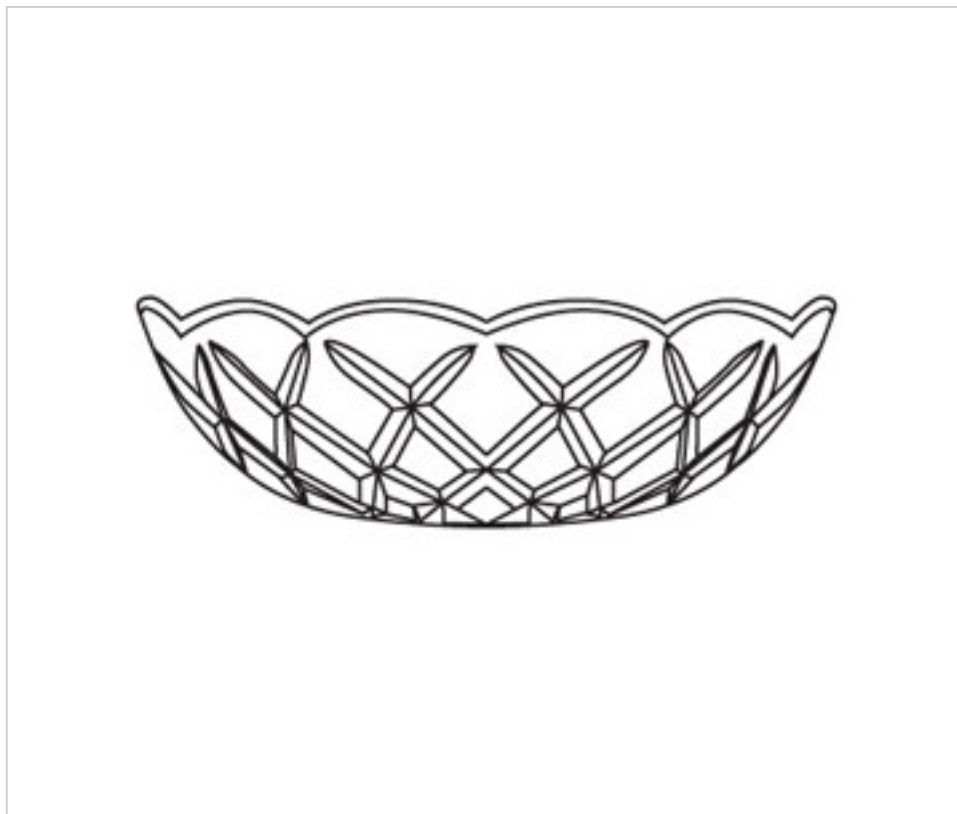

0160504

Bobèche 60.500.24-4 holes

August 24th, 2024, 14:48

DESCRIPTION

Transparent pressed glass bobèche 150mm diameter and 45mm height. With central hole of 24mm and 4 side holes for pinning with brass needle and hang crystals

PRICE

	Lot	P.V.P. excluding VAT
	1	16,45€
	5	9,14€
	10	7,03€
	80	6,11€

Continued on next page >>

0160504

Bobèche 60.500.24-4 holes

TECHNICAL SPECIFICATIONS

Weight: 276 Grams

NOTES

Pressed glass. Central hole 24mm and 4 side holes

OTHER FEATURES

High (mm): 45

Diameter (mm): 150

Colour: Transparent

Central Hole (mm): 24

Lateral Holes: 4

DOCUMENTS

 [Bobèche 60.500.24-4 holes](#)