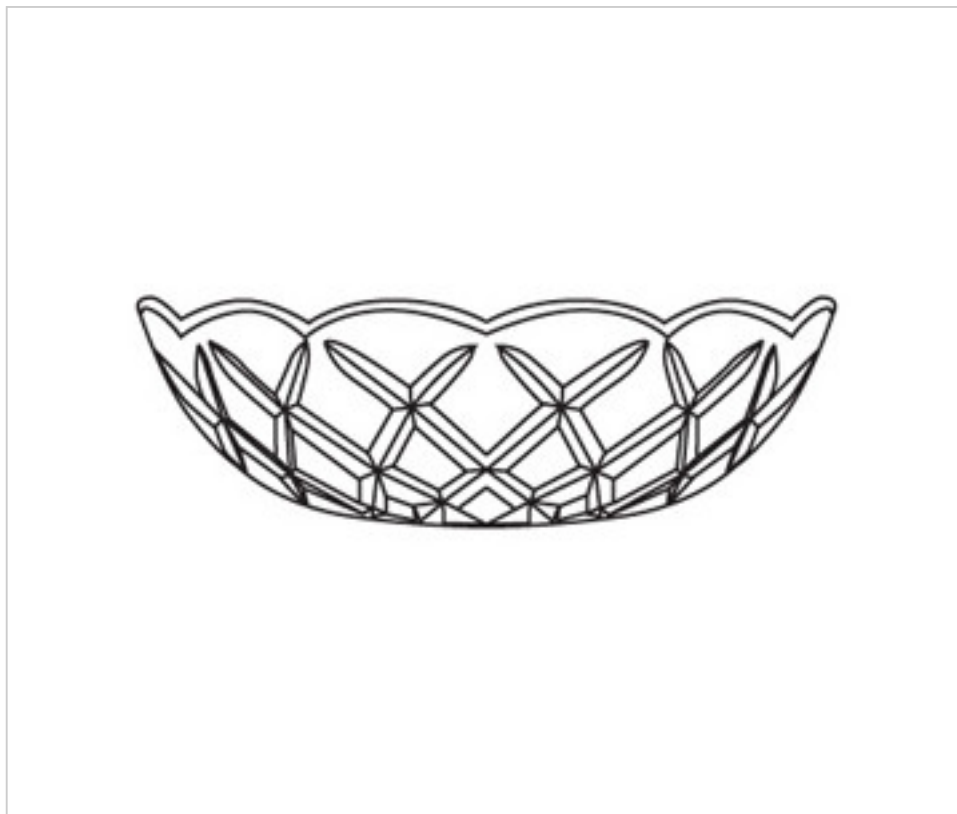

0160506

**Bobèche 60.500.24-6 holes**

February 22nd, 2025, 09:04

## DESCRIPTION

Transparent pressed glass bobèche 150mm diameter and 45mm height. With central hole of 24mm and 6 side holes for pinning with brass needle and hang crystals

## NOTES

---

Pressed glass. Central hole 24mm and 6 side holes

## OTHER FEATURES

---

High (mm): 45

Diameter (mm): 150

Colour: Transparent

Central Hole (mm): 24

Lateral Holes: 6