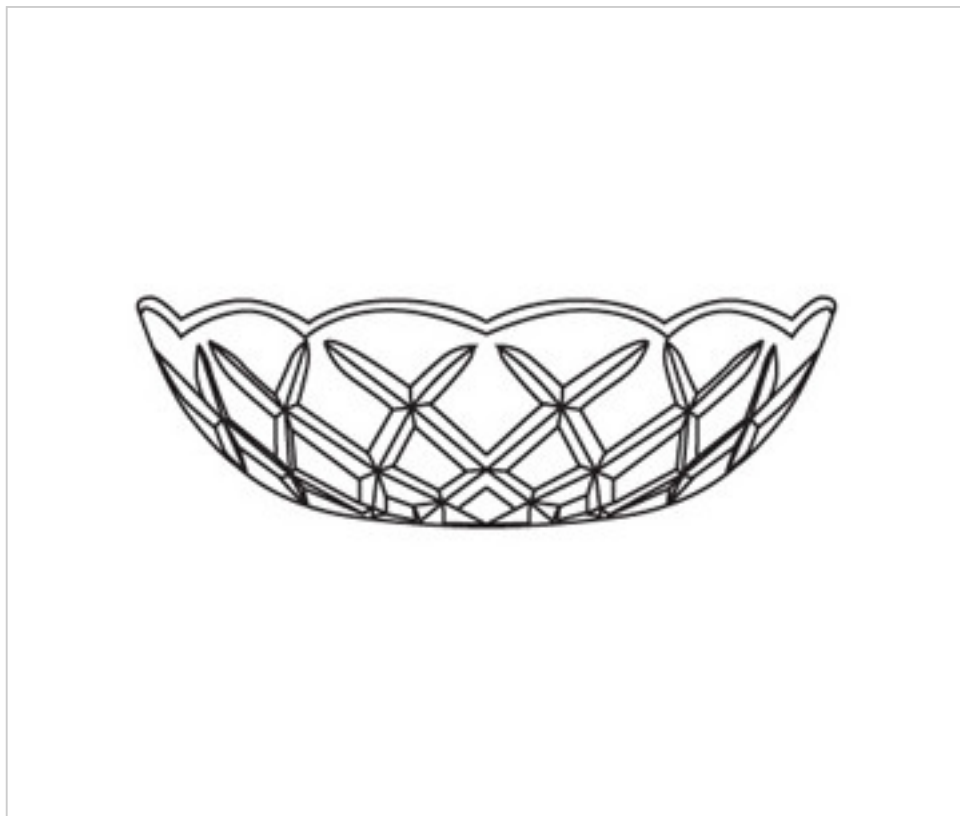

0160506

**Bobèche 60.500.24-6 holes**

January 21st, 2025, 15:03

## DESCRIPTION

Transparent pressed glass bobèche 150mm diameter and 45mm height. With central hole of 24mm and 6 side holes for pinning with brass needle and hang crystals

## NOTES

---

Pressed glass. Central hole 24mm and 6 side holes

## OTHER FEATURES

---

High (mm): 45

Diameter (mm): 150

Colour: Transparent

Central Hole (mm): 24

Lateral Holes: 6