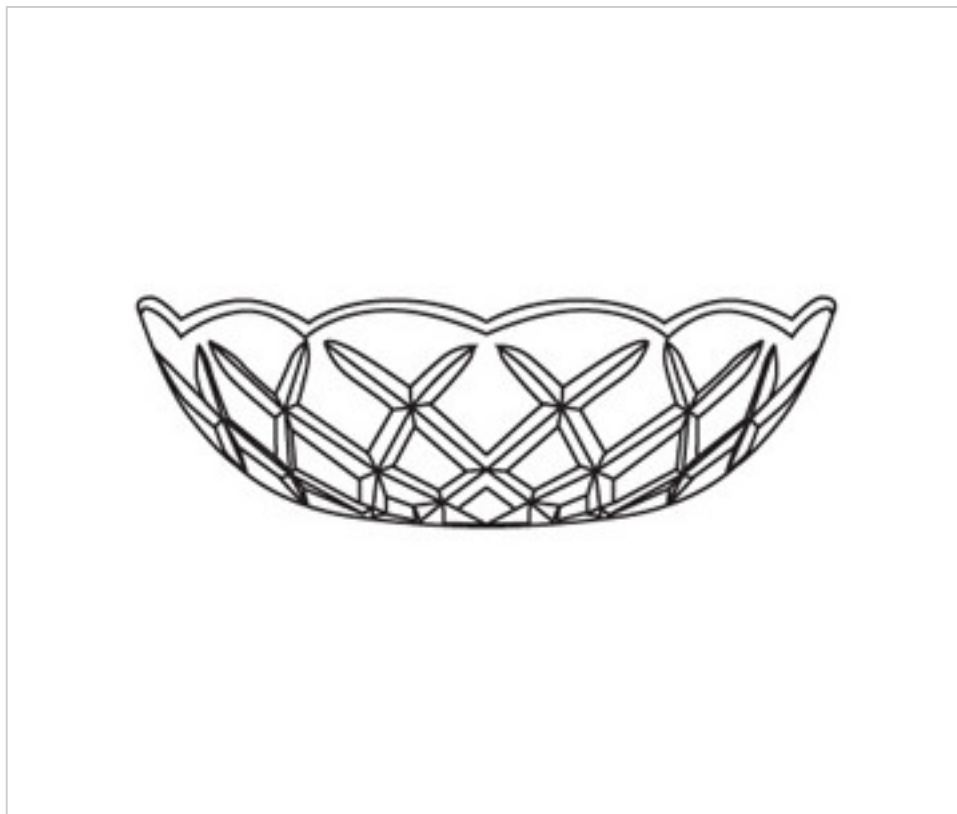

0181505

Bobèche 80.500.12-5 holes

July 22nd, 2024, 11:25

DESCRIPTION

Transparent pressed glass bobèche 200mm diameter and 55mm height. With central hole of 12mm and 5 side holes for pinning with brass needle and hang crystals

PRICE

	Lot	P.V.P. excluding VAT
	1	38,03€
	3	21,13€
	6	16,25€
	48	14,13€

Continued on next page >>

0181505

Bobèche 80.500.12-5 holes

TECHNICAL SPECIFICATIONS

Weight: 49 Grams

NOTES

Pressed glass. Central hole 12mm and 5 side holes

OTHER FEATURES

High (mm): 55

Diameter (mm): 200

Colour: Transparent

Central Hole (mm): 12

Lateral Holes: 5

DOCUMENTS