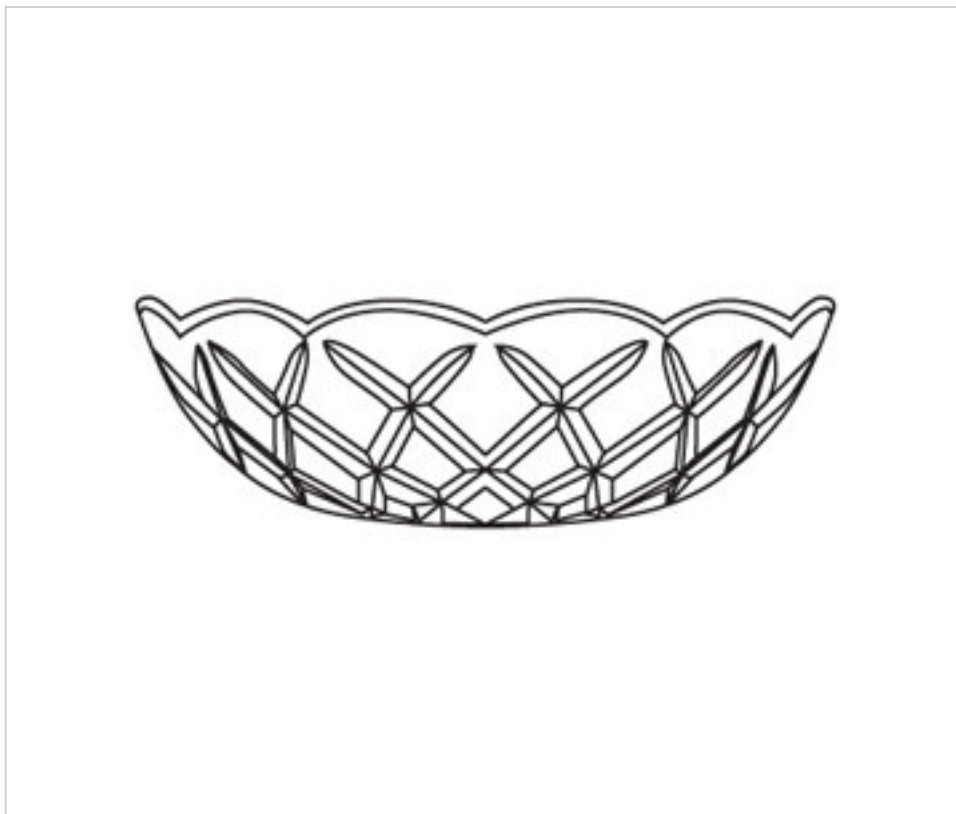

0181506

Bobèche 80.500.12-6 holes

July 22nd, 2024, 11:17

DESCRIPTION

Transparent pressed glass bobèche 200mm diameter and 55mm height. With central hole of 12mm and 6 side holes for pinning with brass needle and hang crystals

PRICE

	Lot	P.V.P. excluding VAT
	1	38,48€
	3	21,39€
	6	16,45€
	48	14,30€

Continued on next page >>

0181506

Bobèche 80.500.12-6 holes

TECHNICAL SPECIFICATIONS

Weight: 49 Grams

NOTES

Pressed glass. Central hole 12mm and 6 side holes

OTHER FEATURES

High (mm): 55

Diameter (mm): 200

Colour: Transparent

Central Hole (mm): 12

Lateral Holes: 6

DOCUMENTS