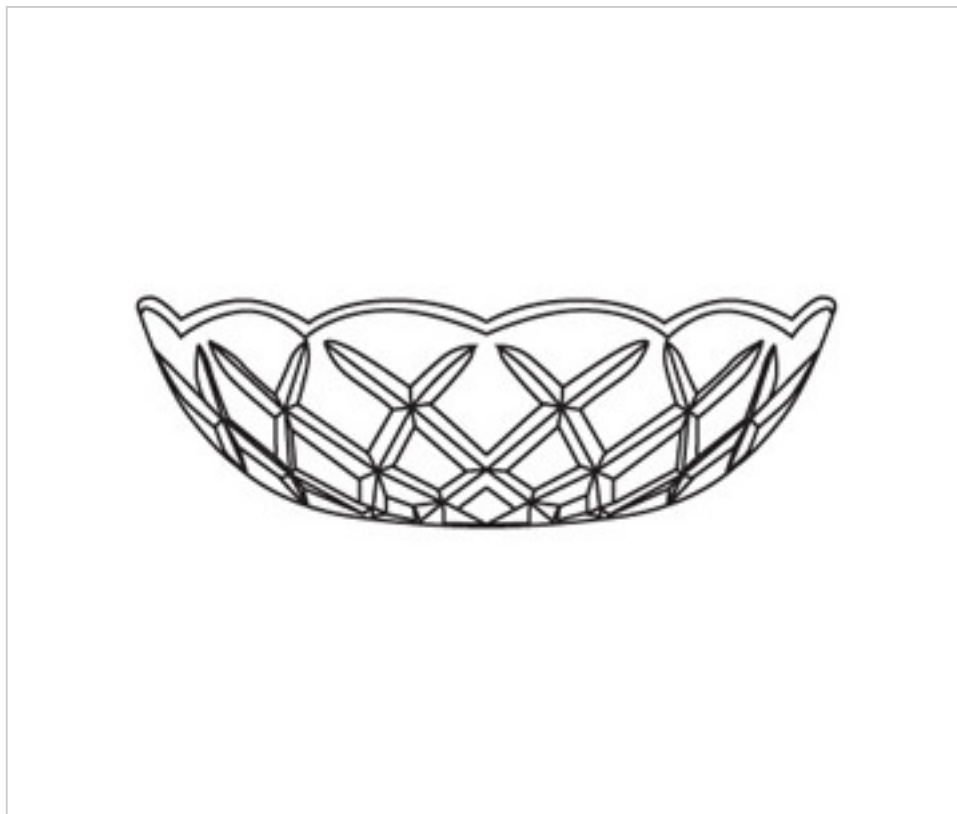

0180518

Bobèche 80.500.24-18 holes

July 22nd, 2024, 11:20

DESCRIPTION

Transparent pressed glass bobèche 200mm diameter and 55mm height. With central hole of 24mm and 18 brass needle side to crimp brass and glass beads hanging holes.

PRICE

	Lot	P.V.P. excluding VAT
	1	43,84€
	3	24,35€
	6	18,73€
	48	16,29€

Continued on next page >>

0180518

Bobèche 80.500.24-18 holes

TECHNICAL SPECIFICATIONS

Weight: 527 Grams

NOTES

Pressed glass. Central hole 24mm and 18 side holes

OTHER FEATURES

High (mm): 55

Diameter (mm): 200

Colour: Transparent

Central Hole (mm): 24

Lateral Holes: 18

DOCUMENTS