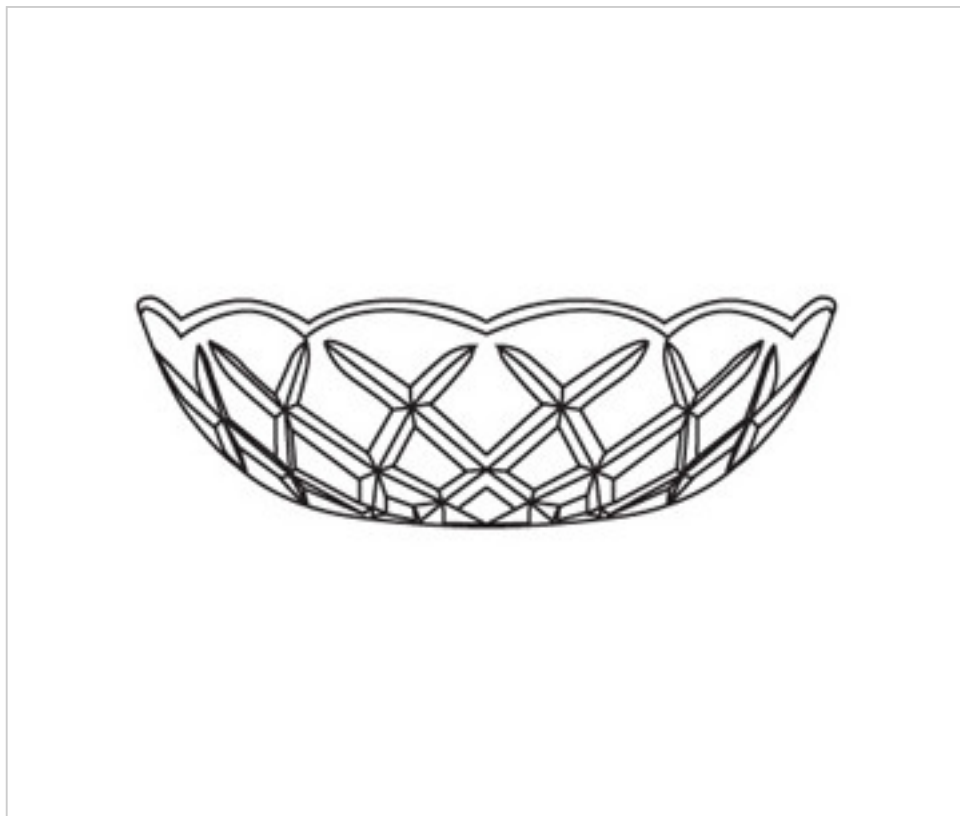

0180518

Bobèche 80.500.24-18 holes

December 03rd, 2024, 18:46

DESCRIPTION

Transparent pressed glass bobèche 200mm diameter and 55mm height. With central hole of 24mm and 18 brass needle side to crimp brass and glass beads hanging holes.

PRICE

	Lot	P.V.P. excluding VAT
	1	43,84€
	3	24,35€
	6	18,73€
	48	16,29€

Continued on next page >>

0180518

Bobèche 80.500.24-18 holes

TECHNICAL SPECIFICATIONS

Weight: 527 Grams

NOTES

Pressed glass. Central hole 24mm and 18 side holes

OTHER FEATURES

High (mm): 55

Diameter (mm): 200

Colour: Transparent

Central Hole (mm): 24

Lateral Holes: 18

DOCUMENTS