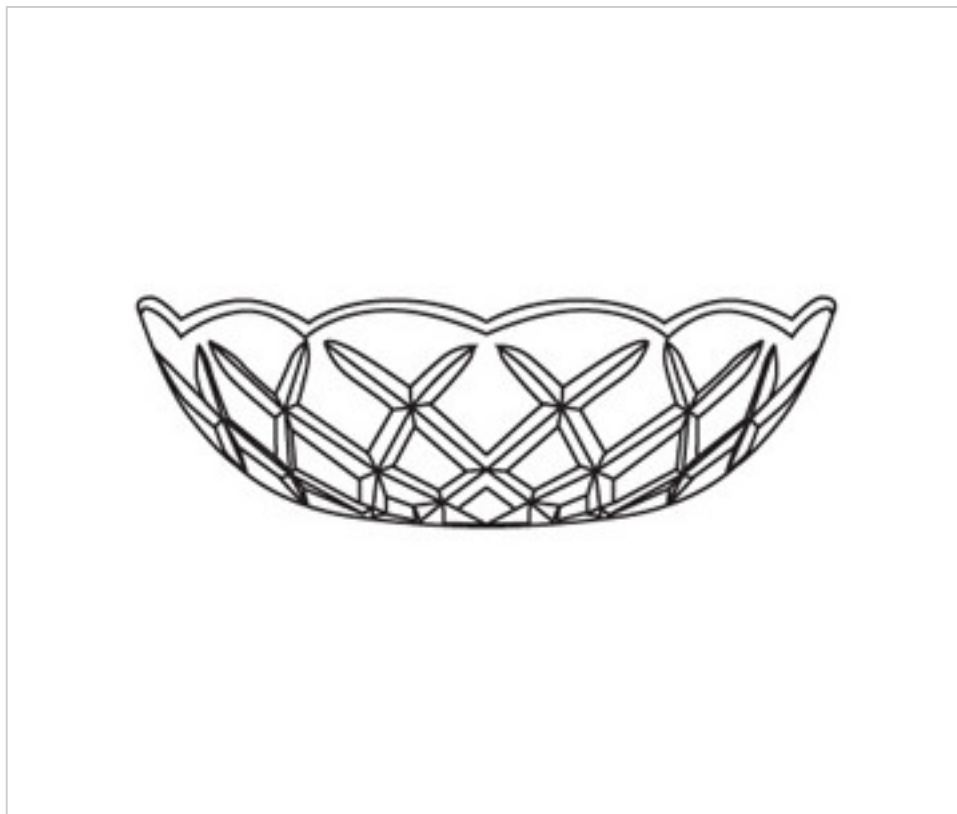

0180506

Bobèche 80.500.24-6 holes

August 24th, 2024, 14:31

DESCRIPTION

Transparent pressed glass bobèche 200mm diameter and 55mm height. With central hole of 24mm and 6 side holes for pinning with brass needle and hang crystals

PRICE

	Lot	P.V.P. excluding VAT
	1	29,46€
	3	16,37€
	6	12,58€
	48	10,95€

Continued on next page >>

0180506

Bobèche 80.500.24-6 holes

TECHNICAL SPECIFICATIONS

Weight: 527 Grams

NOTES

Pressed glass. Central hole 24mm and 6 side holes

OTHER FEATURES

High (mm): 55

Diameter (mm): 200

Colour: Transparent

Central Hole (mm): 24

Lateral Holes: 6

DOCUMENTS