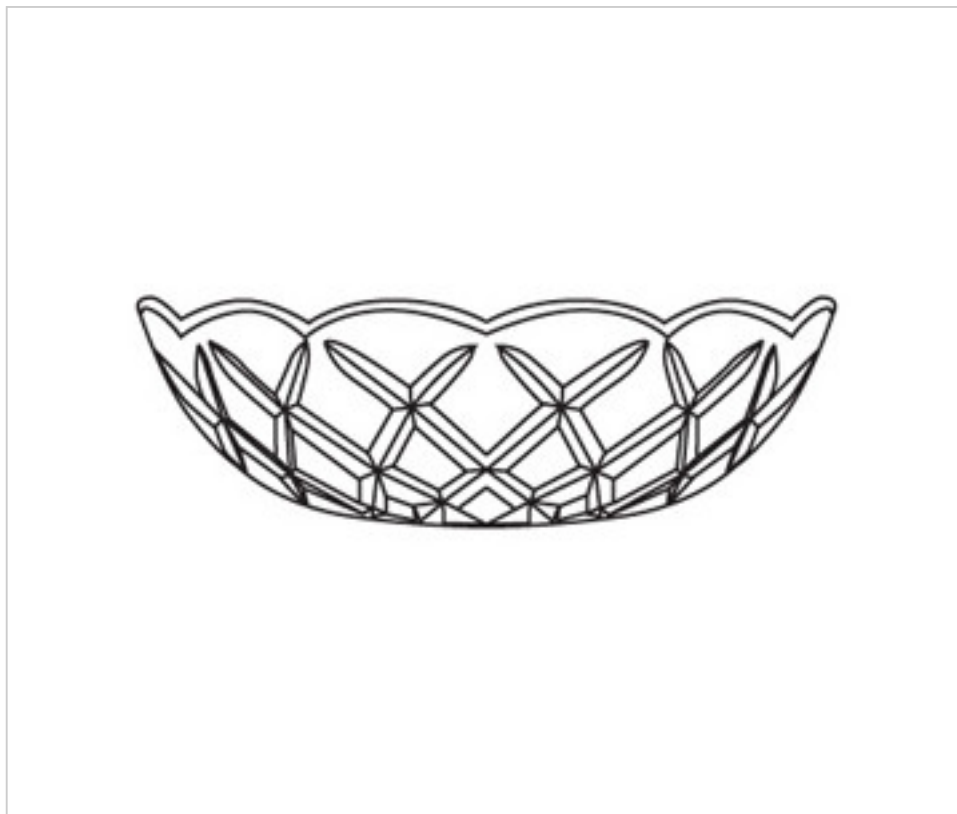

0180508

Bobèche 80.500.24-8 holes

August 24th, 2024, 14:37

DESCRIPTION

Transparent pressed glass bobèche 200mm diameter and 55mm height. With central hole of 24mm and 8 side holes for pinning with brass needle and hang crystals

PRICE

	Lot	P.V.P. excluding VAT
	1	30,23€
	3	16,80€
	6	12,92€
	48	11,23€

Continued on next page >>

0180508

Bobèche 80.500.24-8 holes

TECHNICAL SPECIFICATIONS

Weight: 527 Grams

NOTES

Pressed glass. Central hole 24mm and 8 side holes

OTHER FEATURES

High (mm): 55

Diameter (mm): 200

Colour: Transparent

Central Hole (mm): 24

Lateral Holes: 8

DOCUMENTS