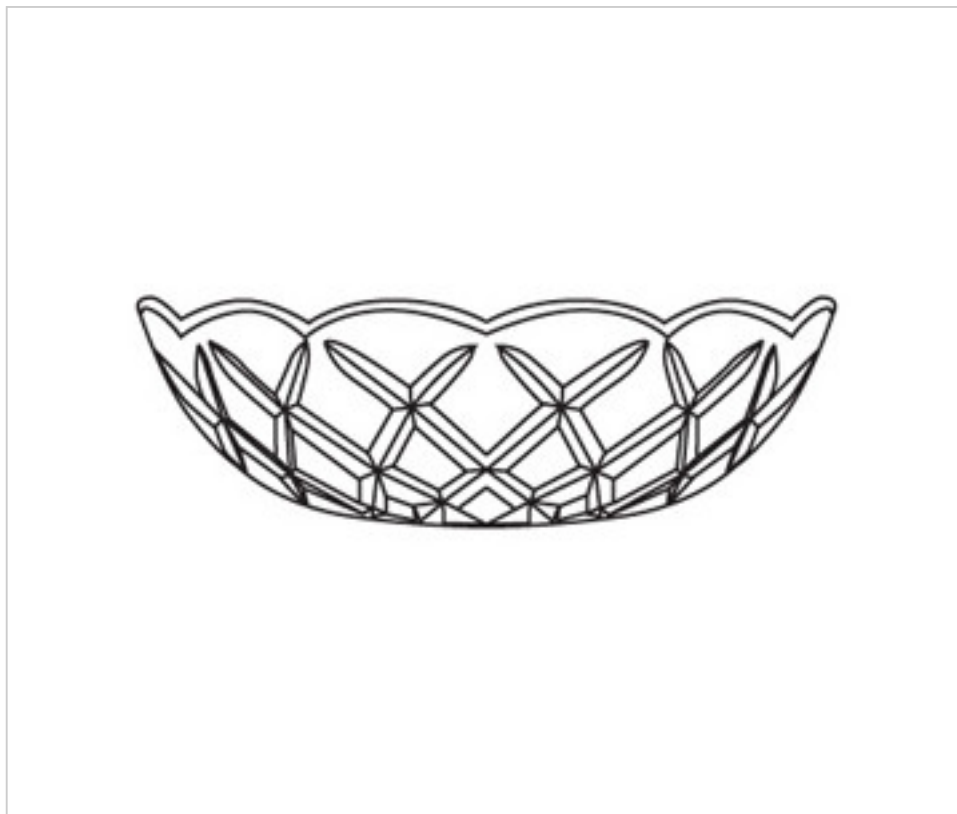

0180509

Bobèche 80.500.24-9 holes

August 24th, 2024, 14:59

DESCRIPTION

Transparent pressed glass bobèche 200mm diameter and 55mm height. With central hole of 24mm and 9 side holes for pinning with brass needle and hang crystals

PRICE

	Lot	P.V.P. excluding VAT
	1	33,27€
	3	18,49€
	6	14,22€
	48	12,36€

Continued on next page >>

0180509

Bobèche 80.500.24-9 holes

TECHNICAL SPECIFICATIONS

Weight: 527 Grams

NOTES

Pressed glass. Central hole 24mm and 9 side holes

OTHER FEATURES

High (mm): 55

Diameter (mm): 200

Colour: Transparent

Central Hole (mm): 24

Lateral Holes: 9

DOCUMENTS