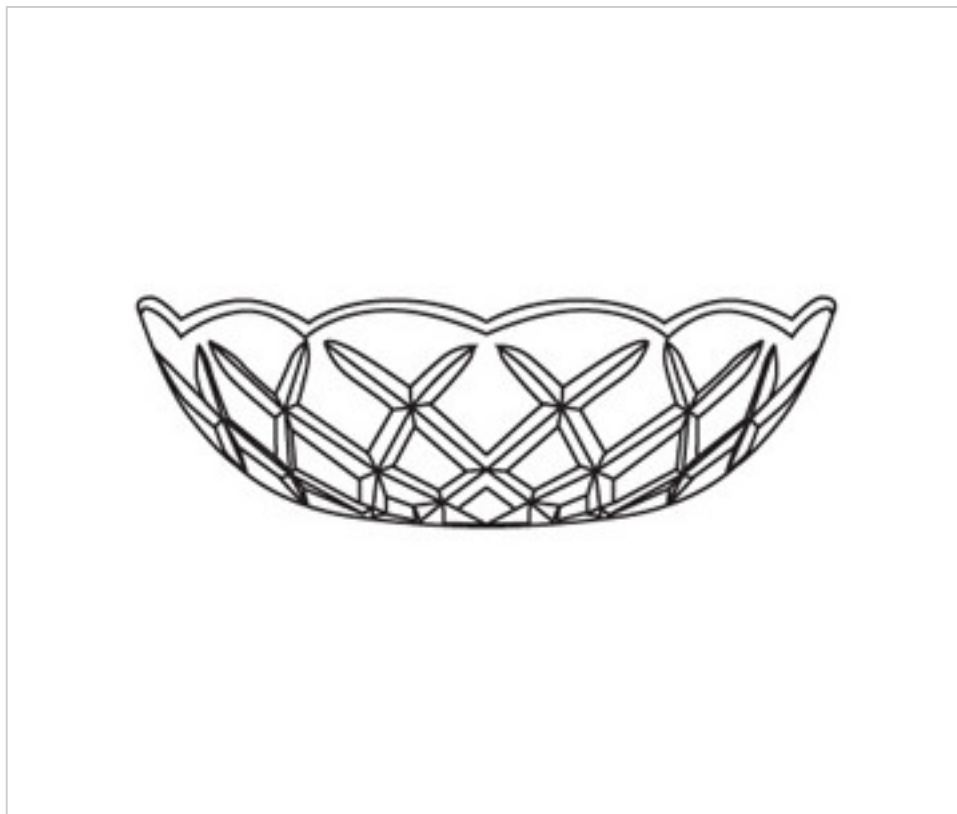

## DESCRIPTION

Clear pressed glass washer measuring 250mm in diameter and 60mm high. With a 12mm central drill and 32 side holes for setting with a brass needle and hanging crystal beads.

## OTHER FEATURES

---

High (mm): 60

Diameter (mm): 250

Colour: Transparent

Central Hole (mm): 12

Lateral Holes: 32