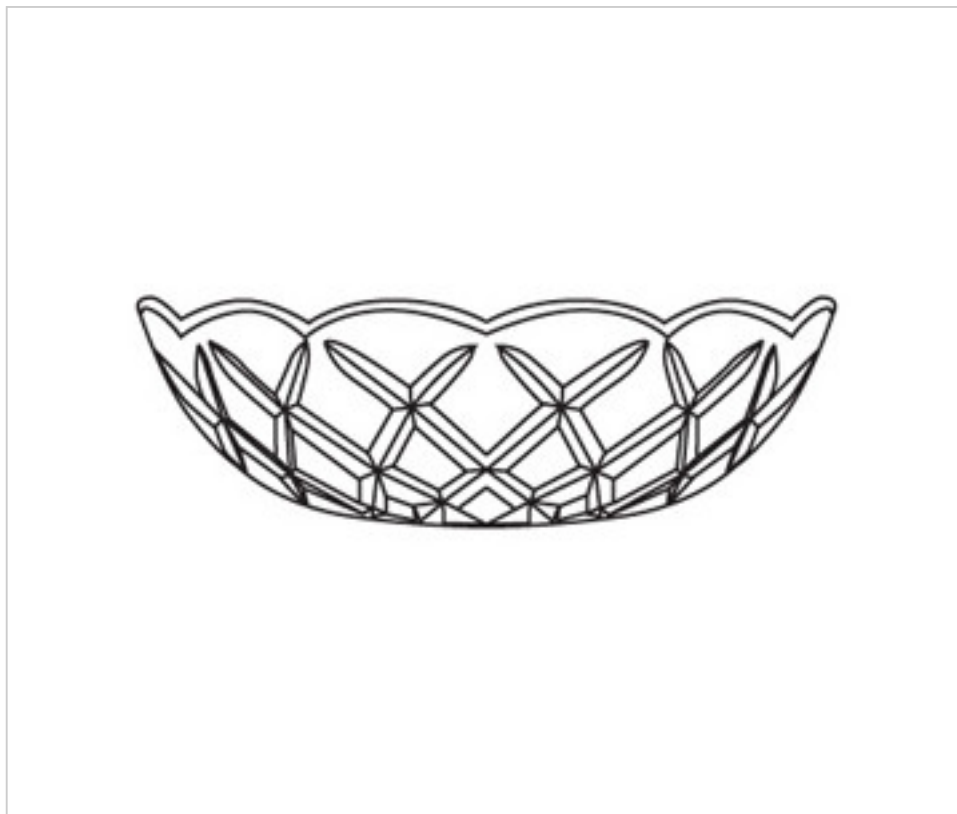

0181608

Bobèche 80.600.12-8 holes

July 22nd, 2024, 11:31

DESCRIPTION

Transparent pressed glass bobèche 250mm diameter and 60mm height. With central hole of 12mm and 8 side holes for pinning with brass needle and hang crystals

PRICE

| | Lot | P.V.P. excluding VAT |
|--|-----|----------------------|
| | 1 | 48,74€ |
| | 3 | 27,08€ |
| | 6 | 20,83€ |
| | 48 | 18,11€ |

Continued on next page >>

0181608

Bobèche 80.600.12-8 holes

TECHNICAL SPECIFICATIONS

Weight: 843 Grams

NOTES

Pressed glass. Central hole 12mm and 8 side holes

OTHER FEATURES

High (mm): 60

Diameter (mm): 250

Colour: Transparent

Central Hole (mm): 12