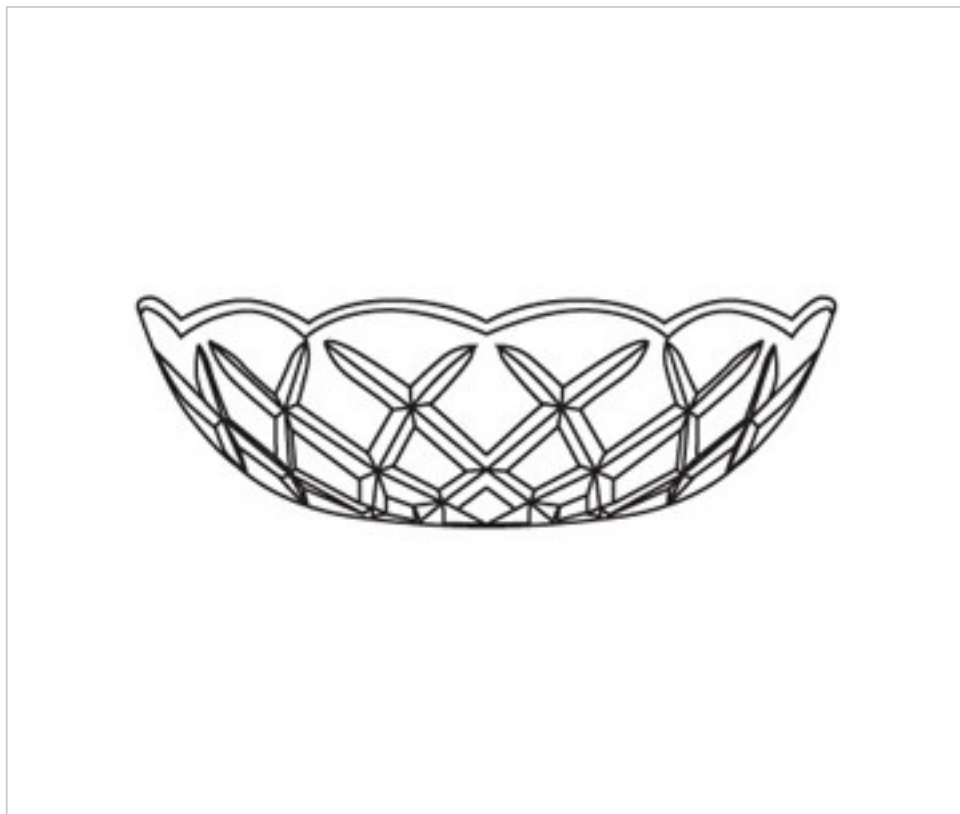

0181608

Bobèche 80.600.12-8 holes

February 22nd, 2025, 09:05

DESCRIPTION

Transparent pressed glass bobèche 250mm diameter and 60mm height. With central hole of 12mm and 8 side holes for pinning with brass needle and hang crystals

PRICE

	Lot	P.V.P. excluding VAT
	1	48,74€
	3	27,08€
	6	20,83€
	48	18,11€

Continued on next page >>

0181608

Bobèche 80.600.12-8 holes

TECHNICAL SPECIFICATIONS

Weight: 843 Grams

NOTES

Pressed glass. Central hole 12mm and 8 side holes

OTHER FEATURES

High (mm): 60

Diameter (mm): 250

Colour: Transparent

Central Hole (mm): 12

Lateral Holes: 8

DOCUMENTS