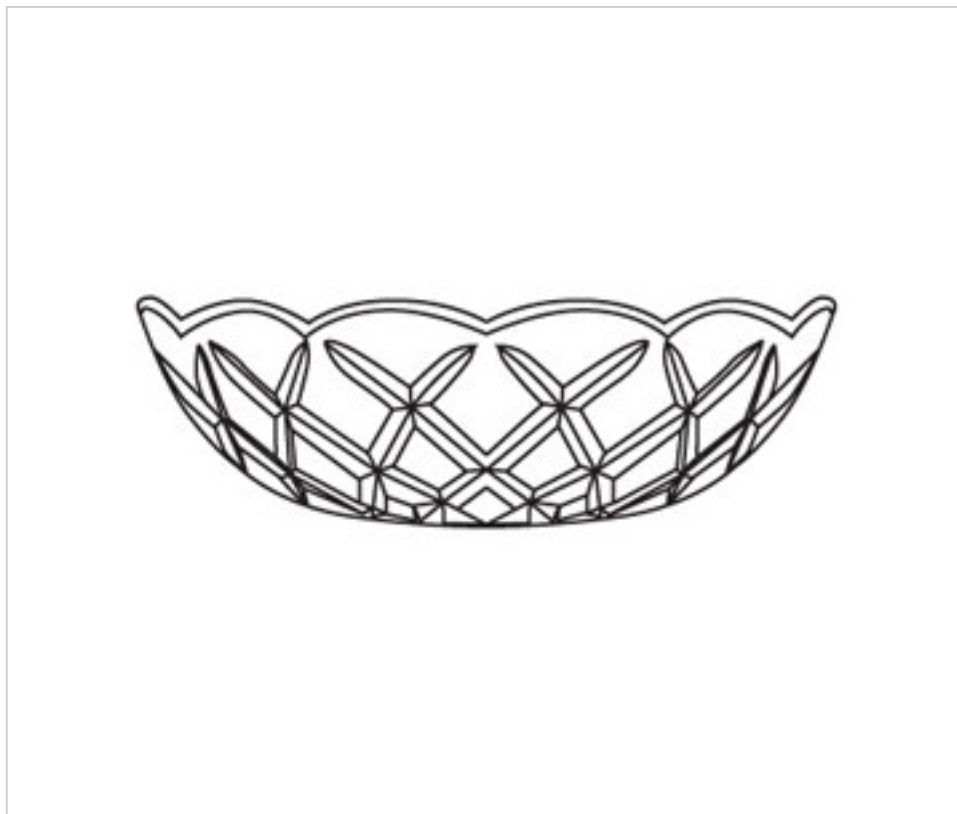

0180605

Bobèche 80.600.24-5 holes

November 21st, 2024, 14:15

DESCRIPTION

Transparent pressed glass bobèche 250mm diameter and 60mm height. With central hole of 24mm and 5 side holes for pinning with brass needle and hang crystals

PRICE

	Lot	P.V.P. excluding VAT
	1	48,00€
	3	26,66€
	6	20,51€
	48	17,84€

Continued on next page >>

0180605

Bobèche 80.600.24-5 holes

TECHNICAL SPECIFICATIONS

Weight: 1 Grams

NOTES

Pressed glass. Central hole 24mm and 5 side holes

OTHER FEATURES

High (mm): 60

Diameter (mm): 250

Colour: Transparent

Central Hole (mm): 24

Lateral Holes: 5

DOCUMENTS