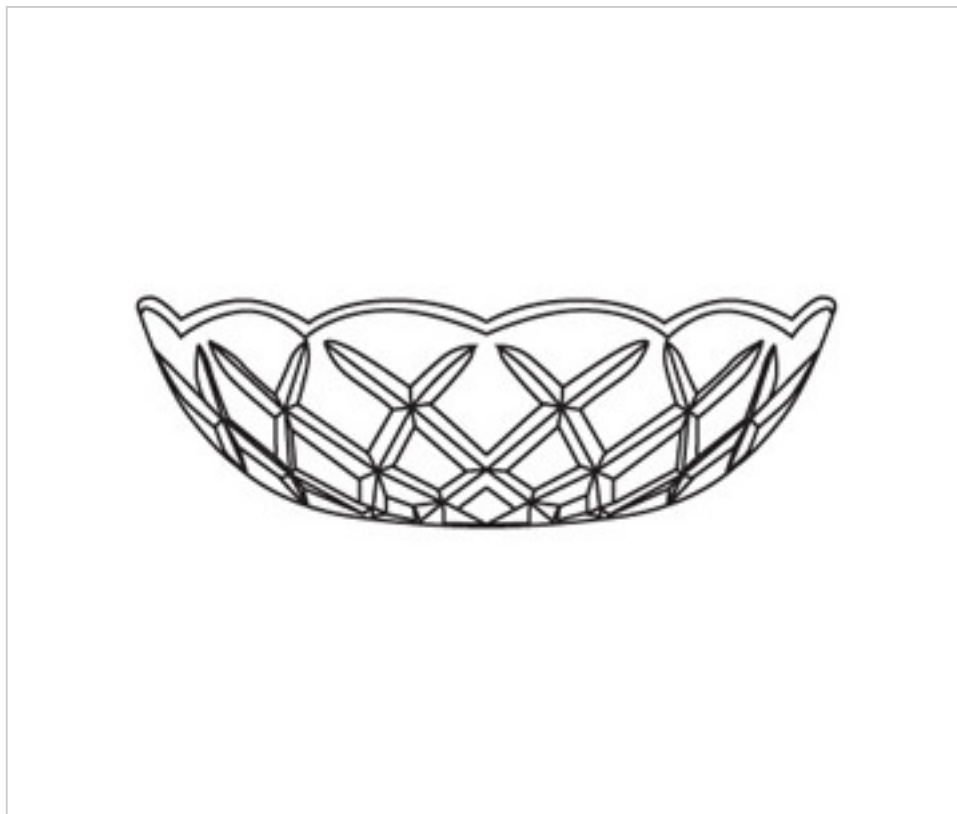

0180605

**Bobèche 80.600.24-5 holes**

July 22nd, 2024, 11:25

## DESCRIPTION

Transparent pressed glass bobèche 250mm diameter and 60mm height. With central hole of 24mm and 5 side holes for pinning with brass needle and hang crystals

## NOTES

---

Pressed glass. Central hole 24mm and 5 side holes

## OTHER FEATURES

---

High (mm): 60

Diameter (mm): 250

Colour: Transparent

Central Hole (mm): 24

Lateral Holes: 5