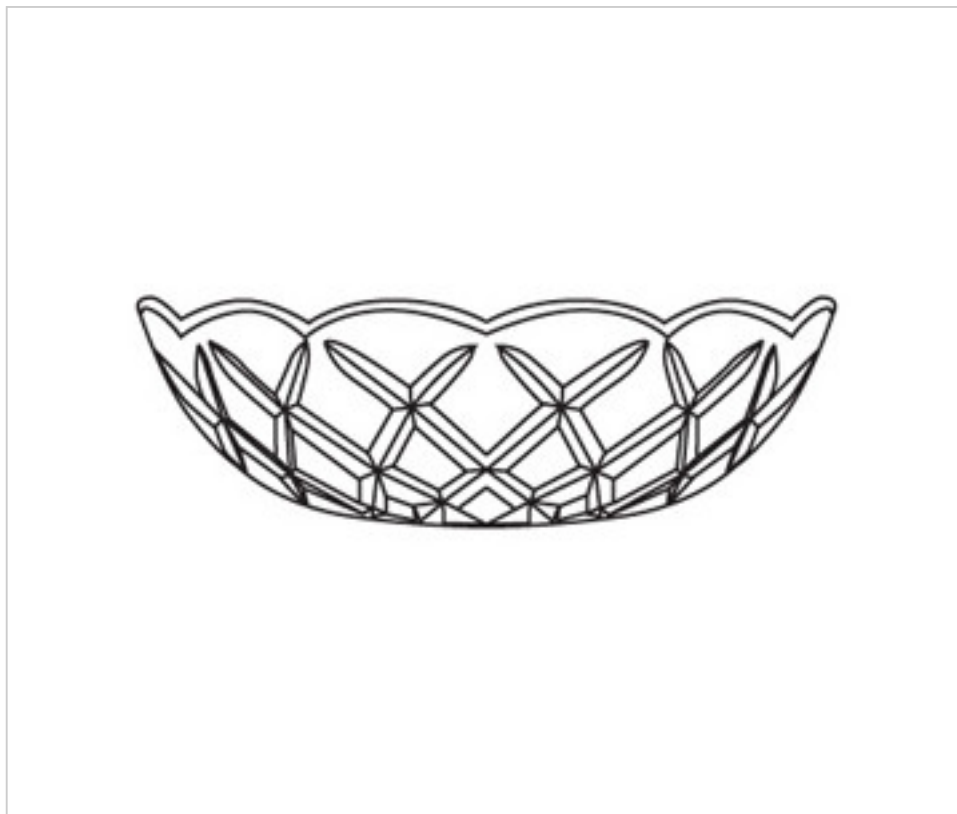

0180608

**Bobèche 80.600.24-8 holes**

July 22nd, 2024, 11:22

## DESCRIPTION

Transparent pressed glass bobèche 250mm diameter and 60mm height. With central hole of 24mm and 8 side holes for pinning with brass needle and hang crystals

## NOTES

---

Pressed glass. Central hole 24mm and 8 side holes

## OTHER FEATURES

---

High (mm): 60

Colour: Transparent

Lateral Holes: 8

Diameter (mm): 250

Central Hole (mm): 24