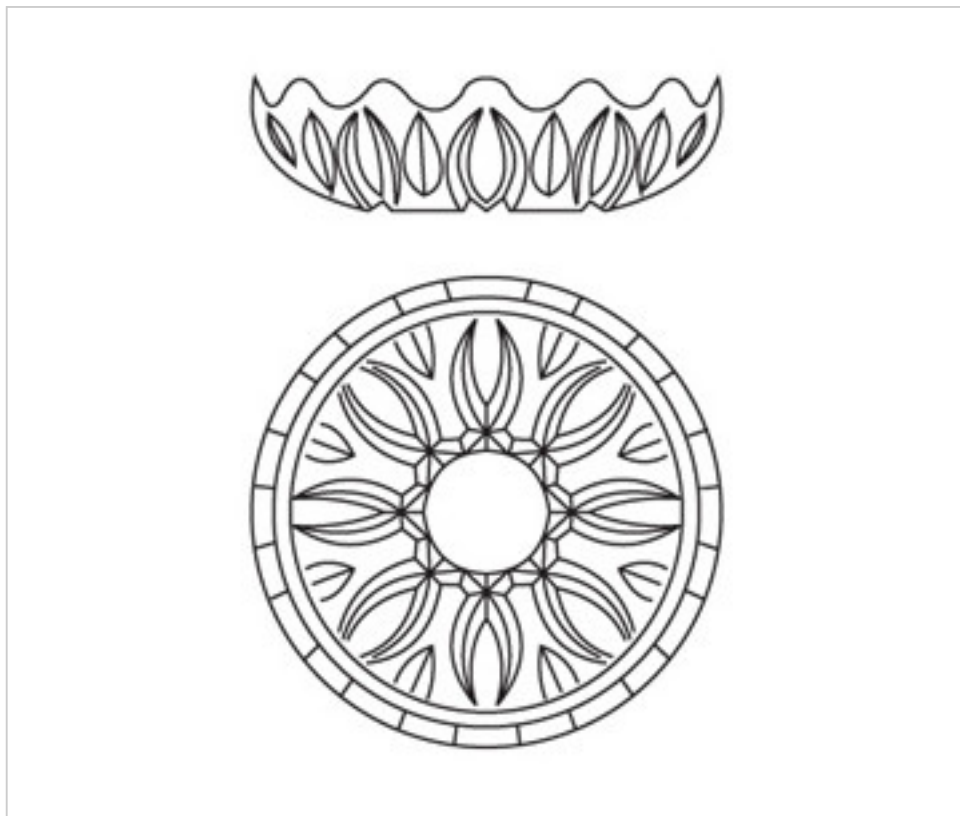

0192678

Crystal cup 92.670.12-8 holes

November 21st, 2024, 14:06

DESCRIPTION

Transparent lead crystal bobèche 85mm diameter and 23mm height. With central hole of 12mm and 8 side holes for pinning with brass needle and hang crystals

PRICE

	Lot	P.V.P. excluding VAT
	1	12,74€
	6	7,07€
	12	5,45€
	96	4,73€

Continued on next page >>

0192678

Crystal cup 92.670.12-8 holes

NOTES

Lead crystal. Central hole 12mm and 8 side holes

OTHER FEATURES

High (mm): 23

Colour: Transparent

Lateral Holes: 8

Diameter (mm): 85

Central Hole (mm): 12

DOCUMENTS

 [Crystal cup 92.670.12-8 holes](#)