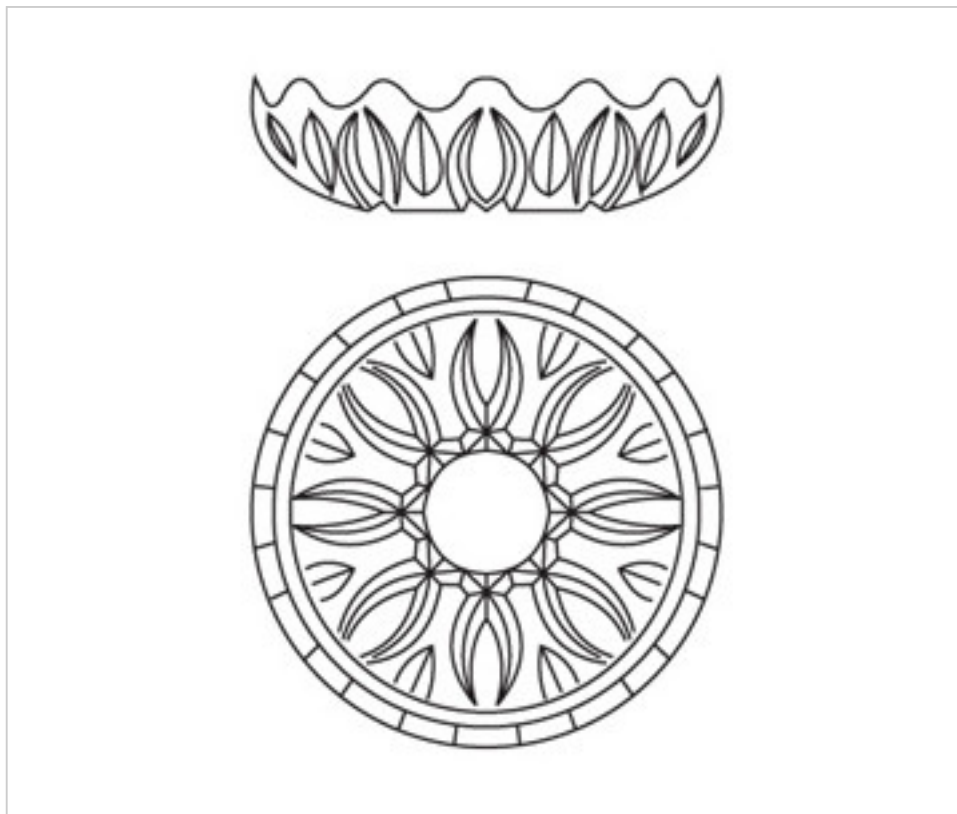

0192678

Crystal cup 92.670.12-8 holes

March 03rd, 2025, 17:23

DESCRIPTION

Transparent lead crystal bobèche 85mm diameter and 23mm height. With central hole of 12mm and 8 side holes for pinning with brass needle and hang crystals

PRICE

	Lot	P.V.P. excluding VAT
	1	12,74€
	6	7,07€
	12	5,45€
	96	4,73€

Continued on next page >>

0192678

Crystal cup 92.670.12-8 holes

TECHNICAL SPECIFICATIONS

Weight: 203 Grams

NOTES

Lead crystal. Central hole 12mm and 8 side holes

OTHER FEATURES

High (mm): 23

Diameter (mm): 85

Colour: Transparent

Central Hole (mm): 12

Lateral Holes: 8

DOCUMENTS

 [Crystal cup 92.670.12-8 holes](#)