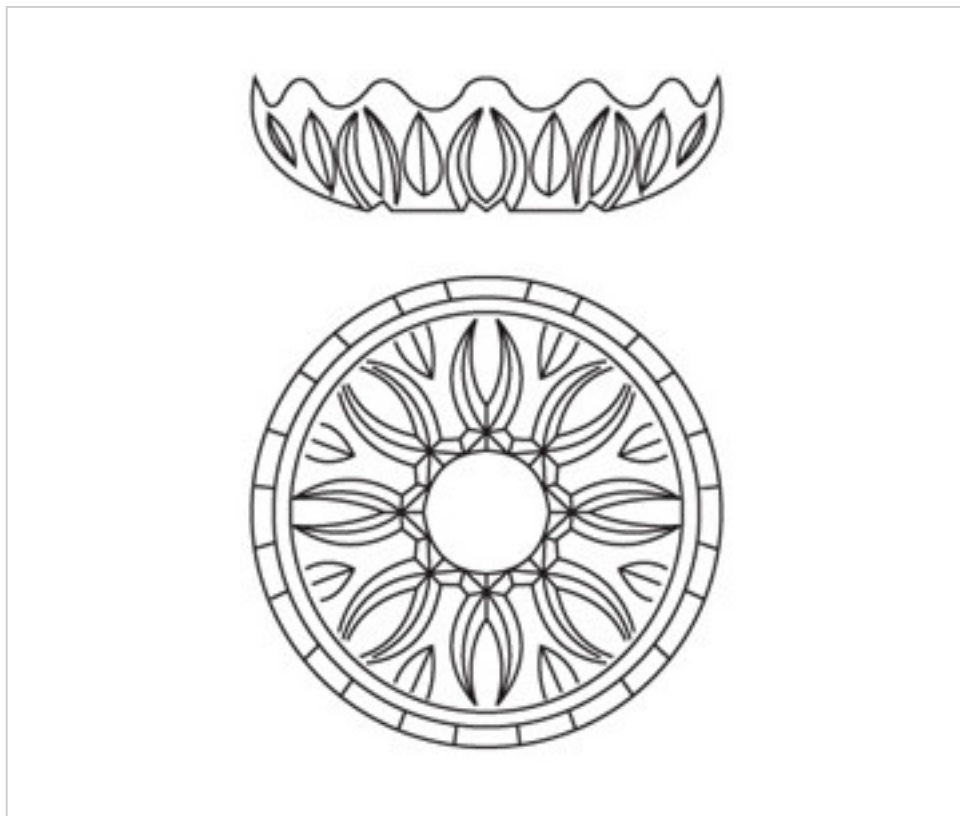

0192678

Crystal cup 92.670.12-8 holes

January 02nd, 2025, 16:37

DESCRIPTION

Transparent lead crystal bobèche 85mm diameter and 23mm height. With central hole of 12mm and 8 side holes for pinning with brass needle and hang crystals

PRICE

	Lot	P.V.P. excluding VAT
	1	12,74€
	6	7,07€
	12	5,45€
	96	4,73€

Continued on next page >>

0192678

Crystal cup 92.670.12-8 holes

NOTES

Lead crystal. Central hole 12mm and 8 side holes

OTHER FEATURES

High (mm): 23

Colour: Transparent

Lateral Holes: 8

Diameter (mm): 85

Central Hole (mm): 12

DOCUMENTS

 [Crystal cup 92.670.12-8 holes](#)