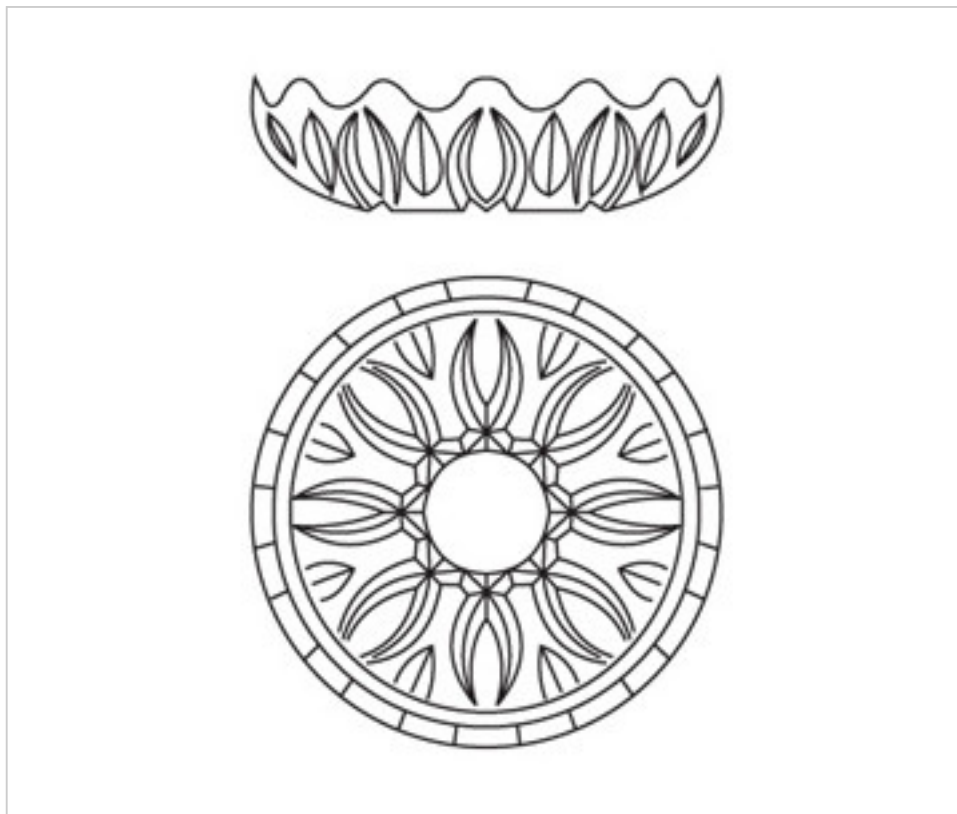

0192678

Crystal cup 92.670.12-8 holes

April 05th, 2025, 11:38

DESCRIPTION

Transparent lead crystal bobèche 85mm diameter and 23mm height. With central hole of 12mm and 8 side holes for pinning with brass needle and hang crystals

PRICE

	Lot	P.V.P. excluding VAT
	1	12,74€
	6	7,07€
	12	5,45€
	96	4,73€

Continued on next page >>

0192678

Crystal cup 92.670.12-8 holes

TECHNICAL SPECIFICATIONS

Weight: 203 Grams

NOTES

Lead crystal. Central hole 12mm and 8 side holes

OTHER FEATURES

High (mm): 23

Diameter (mm): 85

Colour: Transparent

Central Hole (mm): 12

Lateral Holes: 8

DOCUMENTS

 [Crystal cup 92.670.12-8 holes](#)