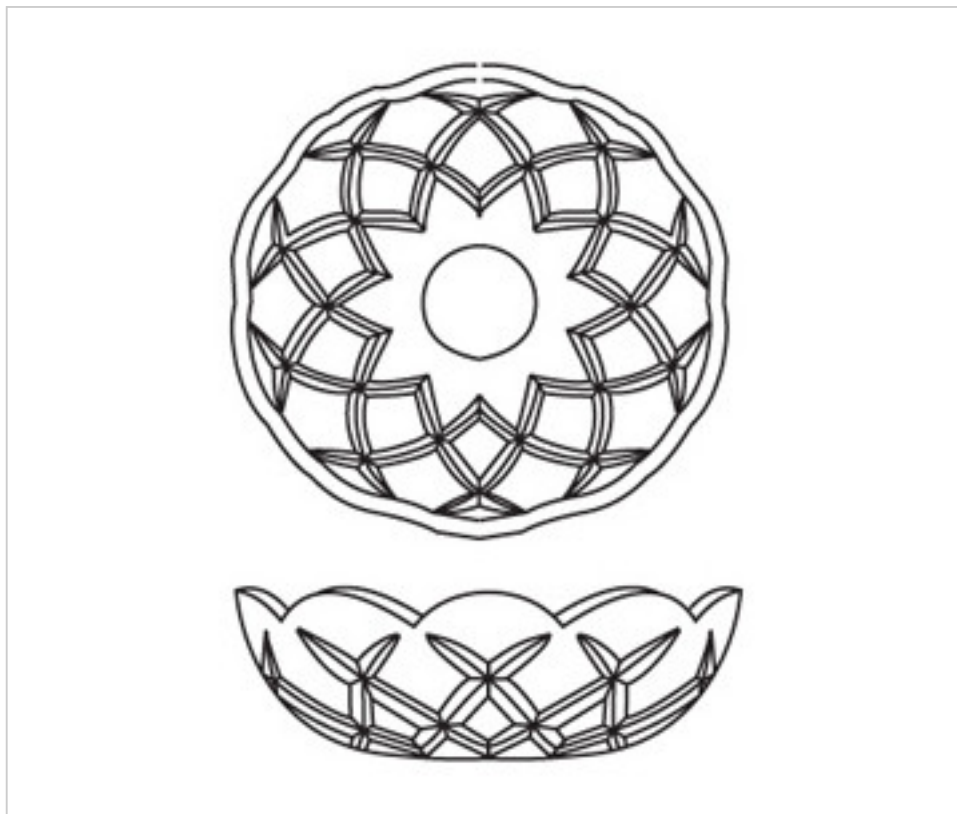

CRYSTAL FOR LAMPS > Scholer Crystal Austria > Schöler Accessories line
Washers

E154112

Bobèche 9854/100.24-12 holes

March 13th, 2025, 14:15

PRICE

	Lot	P.V.P. excluding VAT
	1	17,59€
	6	12,26€

Continued on next page >>

CRYSTAL FOR LAMPS > Scholer Crystal Austria > Schöler Accessories line
Washers

E154112

Bobèche 9854/100.24-12 holes

TECHNICAL SPECIFICATIONS

Weight: 138 Grams

Packging: Box 6 Units

OTHER FEATURES

Diameter (mm): 100

Colour: Transparent

Central Hole (mm): 24

Lateral Holes: 12

DOCUMENTS

 [Bobèche 9854/100.24-12 holes](#)