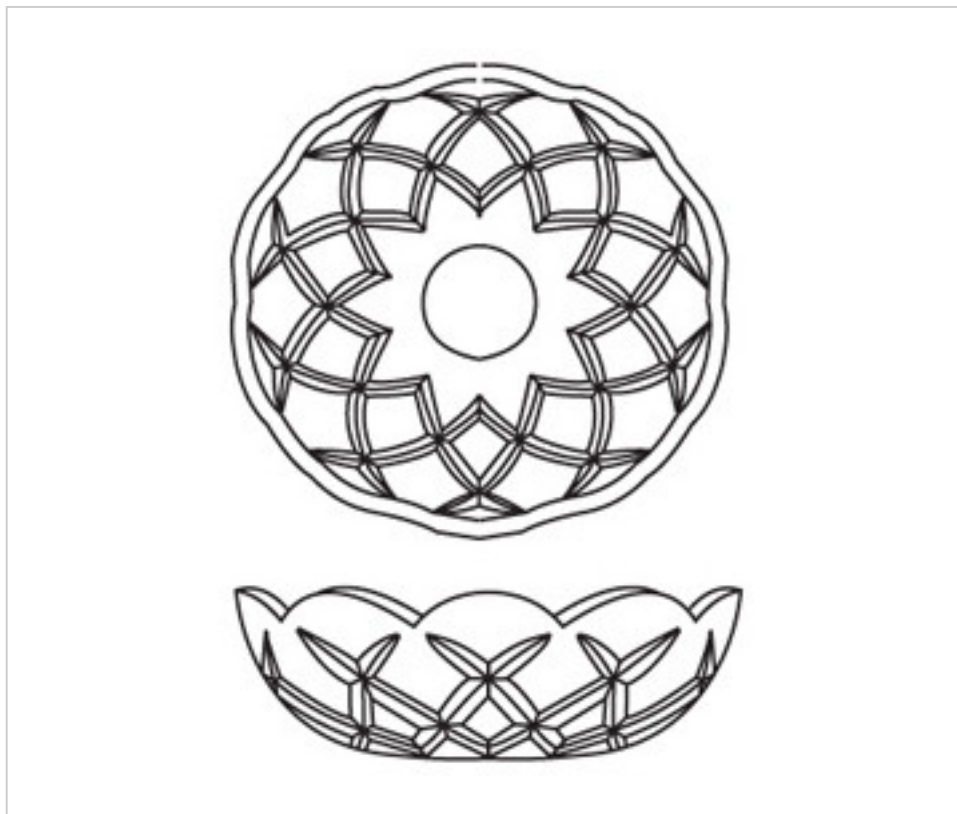

CRYSTAL FOR LAMPS > Scholer Crystal Austria > Schöler Accessories line
Washers

E154112

Bobèche 9854/100.24-12 holes

November 21st, 2024, 14:02

PRICE

	Lot	P.V.P. excluding VAT
	1	17,59€
	6	12,26€

Continued on next page >>

CRYSTAL FOR LAMPS > Scholer Crystal Austria > Schöler Accessories line
Washers

E154112

Bobèche 9854/100.24-12 holes

TECHNICAL SPECIFICATIONS

Weight: 138 Grams

Packging: Box 6 Units

OTHER FEATURES

Diameter (mm): 100

Colour: Transparent

Central Hole (mm): 24

Lateral Holes: 12

DOCUMENTS

 [Bobèche 9854/100.24-12 holes](#)