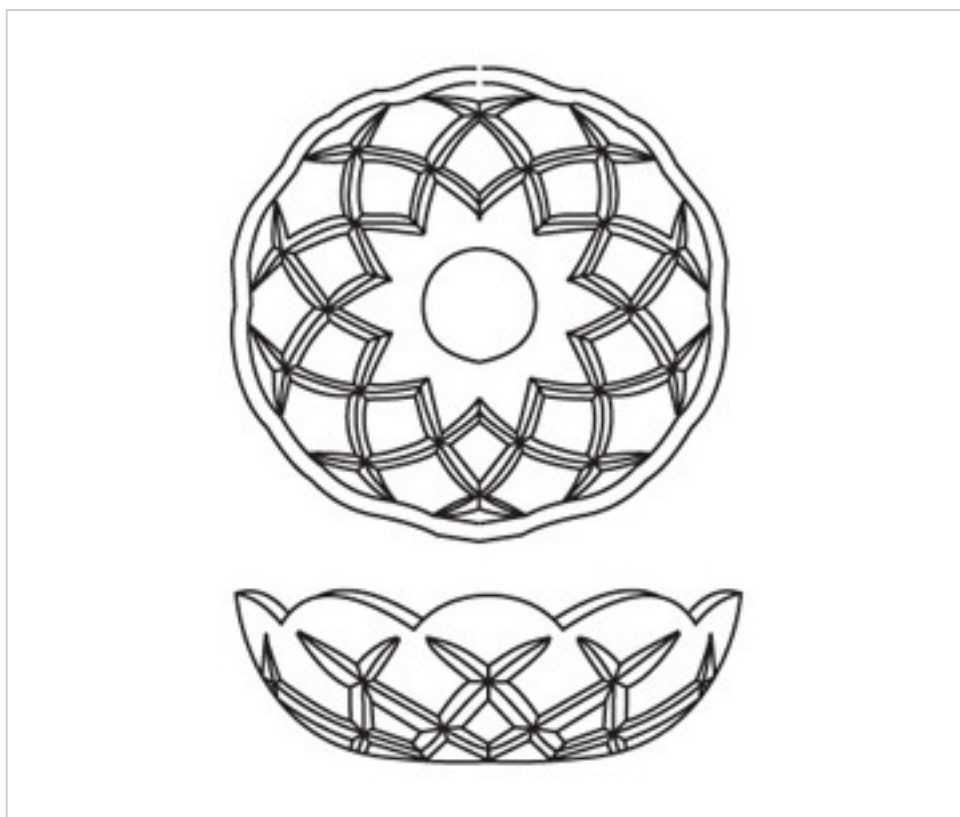

CRYSTAL FOR LAMPS > Scholer Crystal Austria > Schöler Accessories line
Washers

E154112

Bobèche 9854/100.24-12 holes

December 22nd, 2024, 03:56

PRICE

	Lot	P.V.P. excluding VAT
	1	17,59€
	6	12,26€

Continued on next page >>

CRYSTAL FOR LAMPS > Scholer Crystal Austria > Schöler Accessories line
Washers

E154112

Bobèche 9854/100.24-12 holes

TECHNICAL SPECIFICATIONS

Weight: 138 Grams

Packging: Box 6 Units

OTHER FEATURES

Diameter (mm): 100

Colour: Transparent

Central Hole (mm): 24

Lateral Holes: 12

DOCUMENTS

 [Bobèche 9854/100.24-12 holes](#)