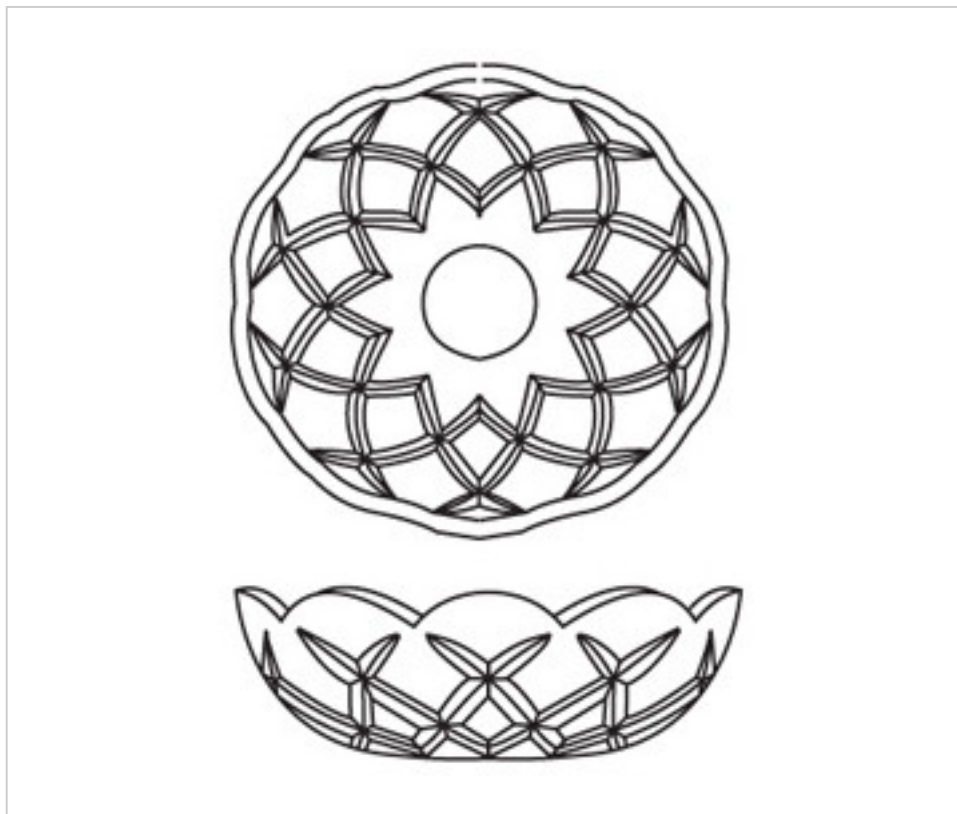

CRYSTAL FOR LAMPS > Scholer Crystal Austria > Schöler Accessories line
Washers

E154112

Bobèche 9854/100.24-12 holes

February 01st, 2025, 19:39

PRICE

	Lot	P.V.P. excluding VAT
	1	17,59€
	6	12,26€

Continued on next page >>

CRYSTAL FOR LAMPS > Scholer Crystal Austria > Schöler Accessories line
Washers

E154112

Bobèche 9854/100.24-12 holes

TECHNICAL SPECIFICATIONS

Weight: 138 Grams

Packging: Box 6 Units

OTHER FEATURES

Diameter (mm): 100

Colour: Transparent

Central Hole (mm): 24

Lateral Holes: 12

DOCUMENTS

 [Bobèche 9854/100.24-12 holes](#)