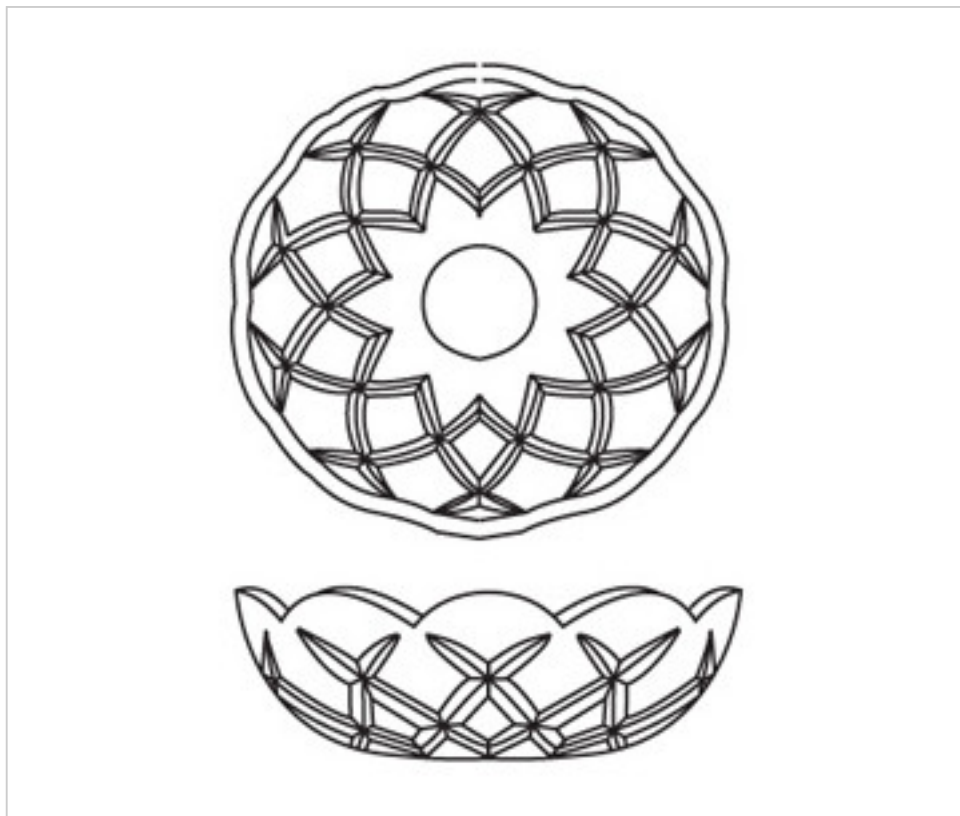

CRYSTAL FOR LAMPS > Scholer Crystal Austria > Schöler Accessories line
Washers

E154105

Bobèche 9854/100.24-5 holes

February 22nd, 2025, 09:19

PRICE

	Lot	P.V.P. excluding VAT
Pedido mínimo	6	9,26€

Continued on next page >>

CRYSTAL FOR LAMPS > Scholer Crystal Austria > Schöler Accessories line
Washers

E154105

Bobèche 9854/100.24-5 holes

TECHNICAL SPECIFICATIONS

Weight: 0 Grams

Packging: Box 6 Units

OTHER FEATURES

Diameter (mm): 100

Colour: Transparent

Central Hole (mm): 24

Lateral Holes: 5

DOCUMENTS

 [Bobèche 9854/100.24-5 holes](#)