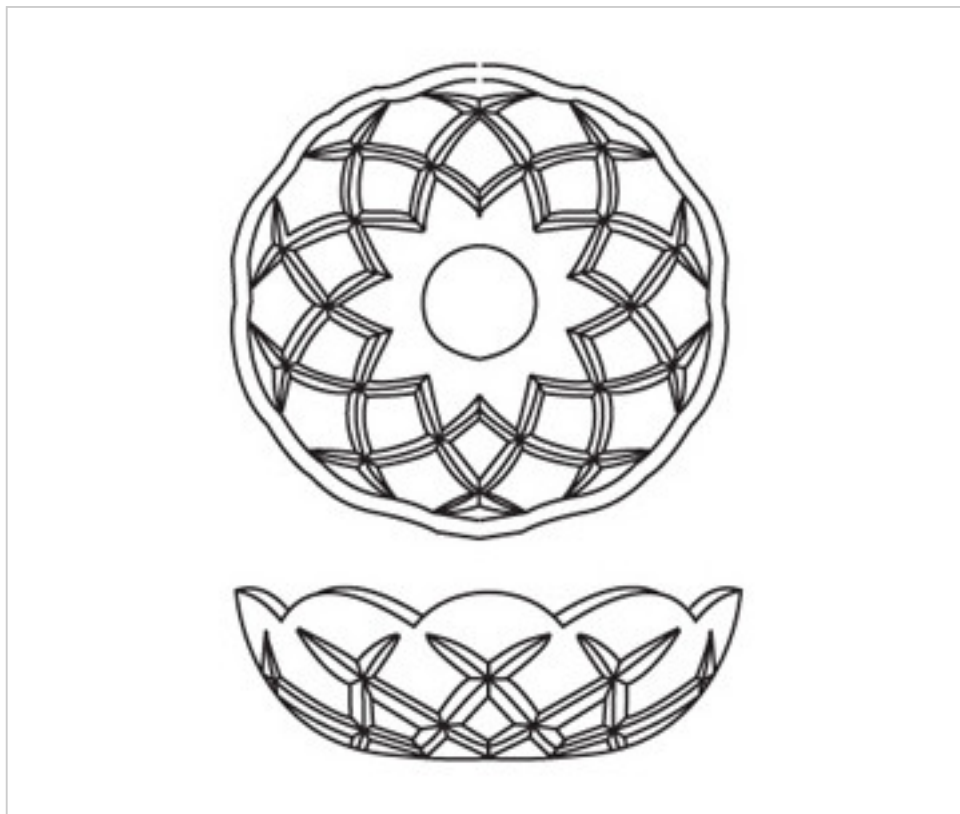

CRYSTAL FOR LAMPS > Scholer Crystal Austria > Schöler Accessories line
Washers

E154105

Bobèche 9854/100.24-5 holes

October 02nd, 2024, 02:54

PRICE

	Lot	P.V.P. excluding VAT
	1	12,62€
	6	8,45€

Continued on next page >>

CRYSTAL FOR LAMPS > Scholer Crystal Austria > Schöler Accessories line
Washers

E154105

Bobèche 9854/100.24-5 holes

TECHNICAL SPECIFICATIONS

Weight: 0 Grams

Packging: Box 6 Units

OTHER FEATURES

Diameter (mm): 100

Colour: Transparent

Central Hole (mm): 24

Lateral Holes: 5

DOCUMENTS

 [Bobèche 9854/100.24-5 holes](#)