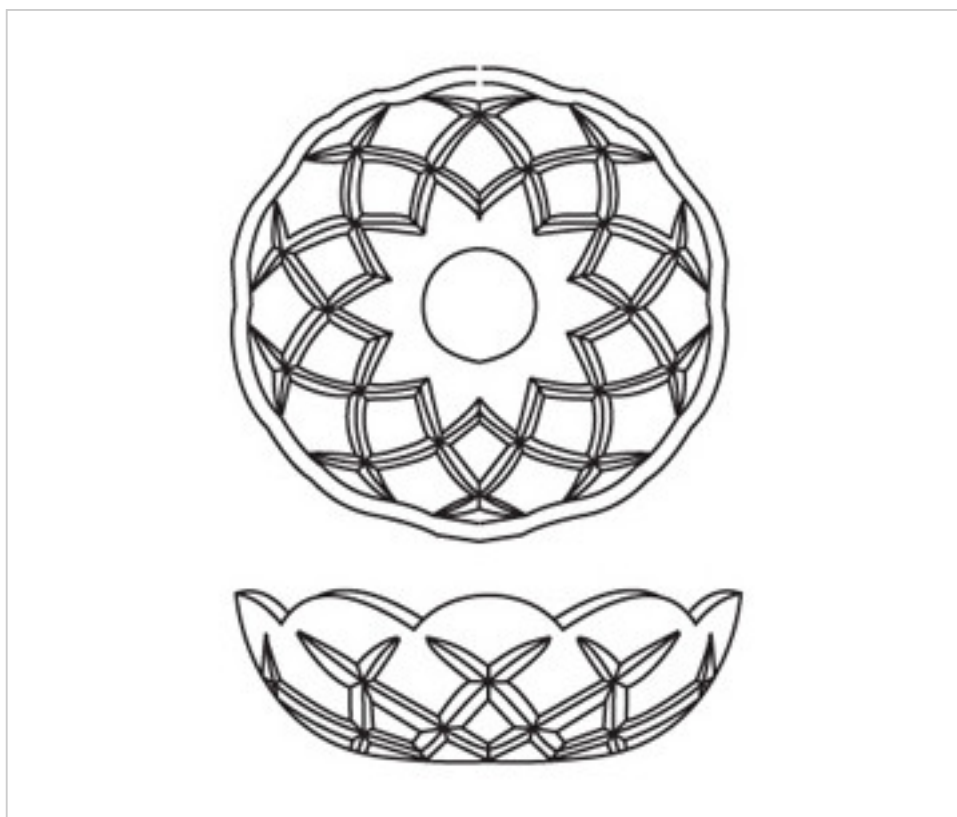

CRYSTAL FOR LAMPS > Scholer Crystal Austria > Schöler Accessories line  
Washers

**E154105**

**Bobèche 9854/100.24-5 holes**

April 04th, 2025, 18:23

**PRICE**

	Lot	P.V.P. excluding VAT
Pedido mínimo	6	9,26€

Continued on next page >>

CRYSTAL FOR LAMPS > Scholer Crystal Austria > Schöler Accessories line  
Washers

E154105

**Bobèche 9854/100.24-5 holes**

## OTHER FEATURES

---

Diameter (mm): 100

Colour: Transparent

Central Hole (mm): 24

Lateral Holes: 5