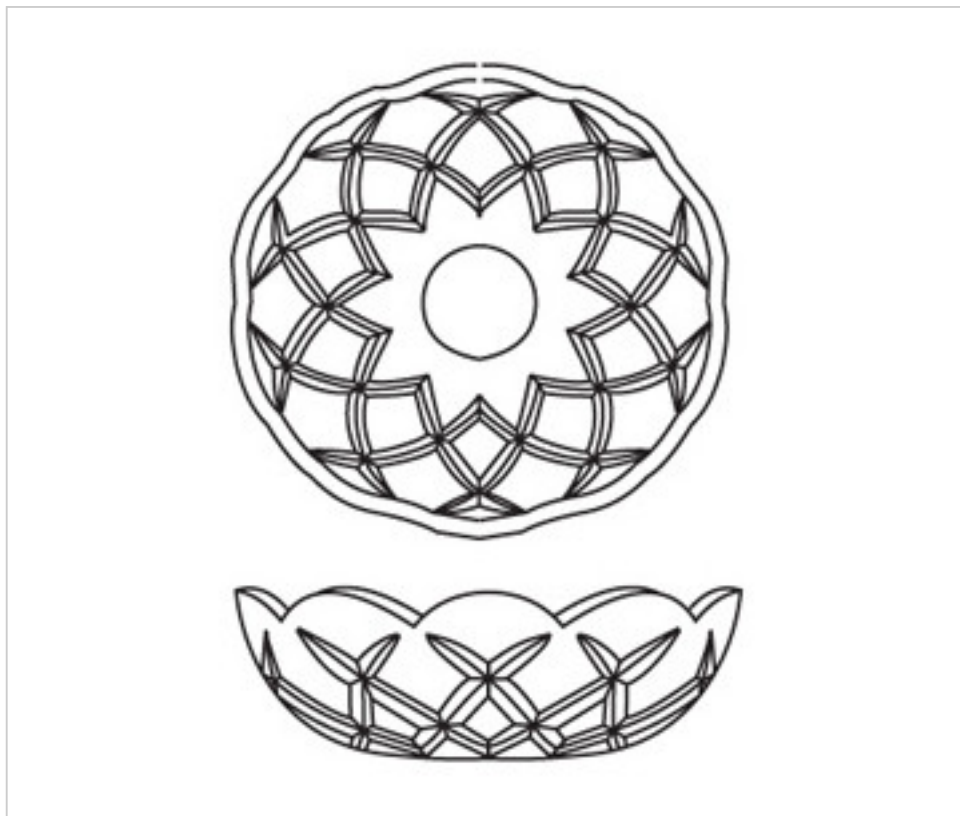

CRYSTAL FOR LAMPS > Scholer Crystal Austria > Schöler Accessories line  
Washers

**E154106**

**Bobèche 9854/100.24-6 holes**

February 01st, 2025, 20:14

**PRICE**

	Lot	P.V.P. excluding VAT
Pedido mínimo	6	9,85€

Continued on next page >>

CRYSTAL FOR LAMPS > Scholer Crystal Austria > Schöler Accessories line  
Washers

E154106

**Bobèche 9854/100.24-6 holes**

## OTHER FEATURES

---

Diameter (mm): 100

Colour: Transparent

Central Hole (mm): 24

Lateral Holes: 6