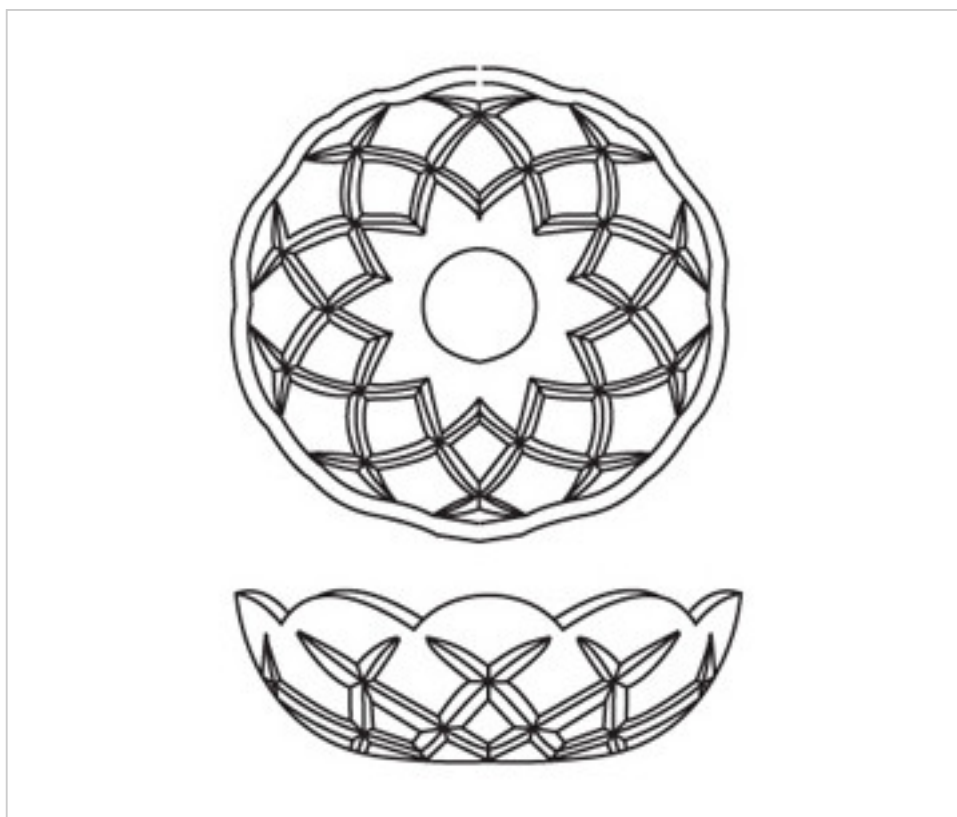

CRYSTAL FOR LAMPS > Scholer Crystal Austria > Schöler Accessories line
Washers

E154106

Bobèche 9854/100.24-6 holes

April 05th, 2025, 11:21

PRICE

| | Lot | P.V.P. excluding VAT |
|---------------|-----|----------------------|
| Pedido mínimo | 6 | 9,85€ |

Continued on next page >>

CRYSTAL FOR LAMPS > Scholer Crystal Austria > Schöler Accessories line
Washers

E154106

Bobèche 9854/100.24-6 holes

TECHNICAL SPECIFICATIONS

Weight: 48 Grams

Packging: Box 6 Units

OTHER FEATURES

Diameter (mm): 100

Colour: Transparent

Central Hole (mm): 24

Lateral Holes: 6

DOCUMENTS

 [Bobèche 9854/100.24-6 holes](#)