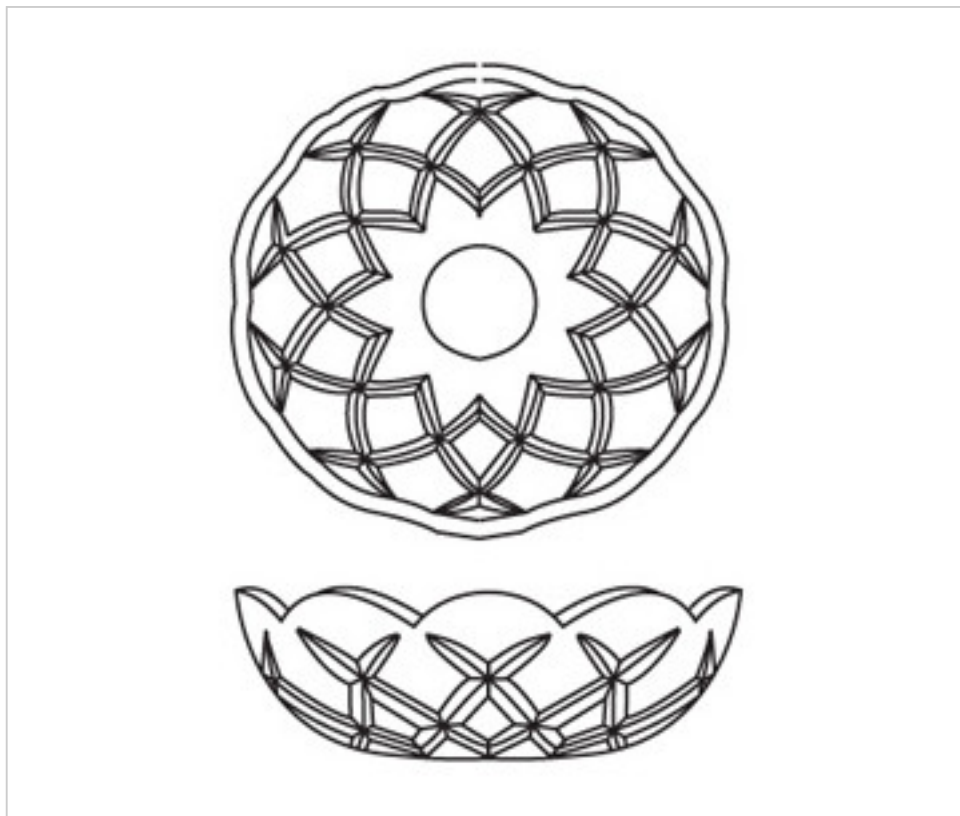

CRYSTAL FOR LAMPS > Scholer Crystal Austria > Schöler Accessories line
Washers

E154120

Bobèche 9854/120.24

November 21st, 2024, 14:35

PRICE

	Lot	P.V.P. excluding VAT
Pedido mínimo	6	6,67€

Continued on next page >>

CRYSTAL FOR LAMPS > Scholer Crystal Austria > Schöler Accessories line
Washers

E154120

Bobèche 9854/120.24

TECHNICAL SPECIFICATIONS

Weight: 143 Grams

Packging: Box 6 Units

OTHER FEATURES

Diameter (mm): 120

Colour: Transparent

Central Hole (mm): 24

DOCUMENTS

 [Bobèche 9854/120.24](#)