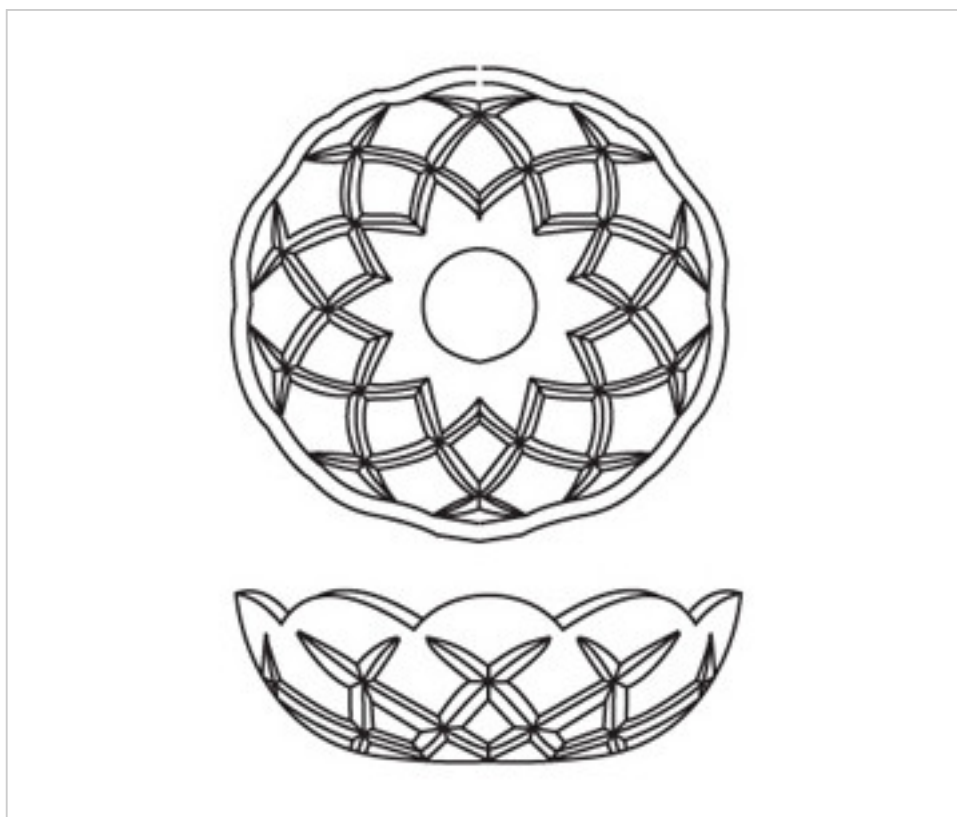

CRYSTAL FOR LAMPS > Scholer Crystal Austria > Schöler Accessories line  
Washers

**E154125**

**Bobèche 9854/120.24-5 holes**

April 05th, 2025, 11:28

## PRICE

	Lot	P.V.P. excluding VAT
Pedido mínimo	6	10,28€

Continued on next page >>

CRYSTAL FOR LAMPS > Scholer Crystal Austria > Schöler Accessories line  
Washers

E154125

**Bobèche 9854/120.24-5 holes**

## OTHER FEATURES

---

Diameter (mm): 120

Colour: Transparent

Central Hole (mm): 24

Lateral Holes: 5