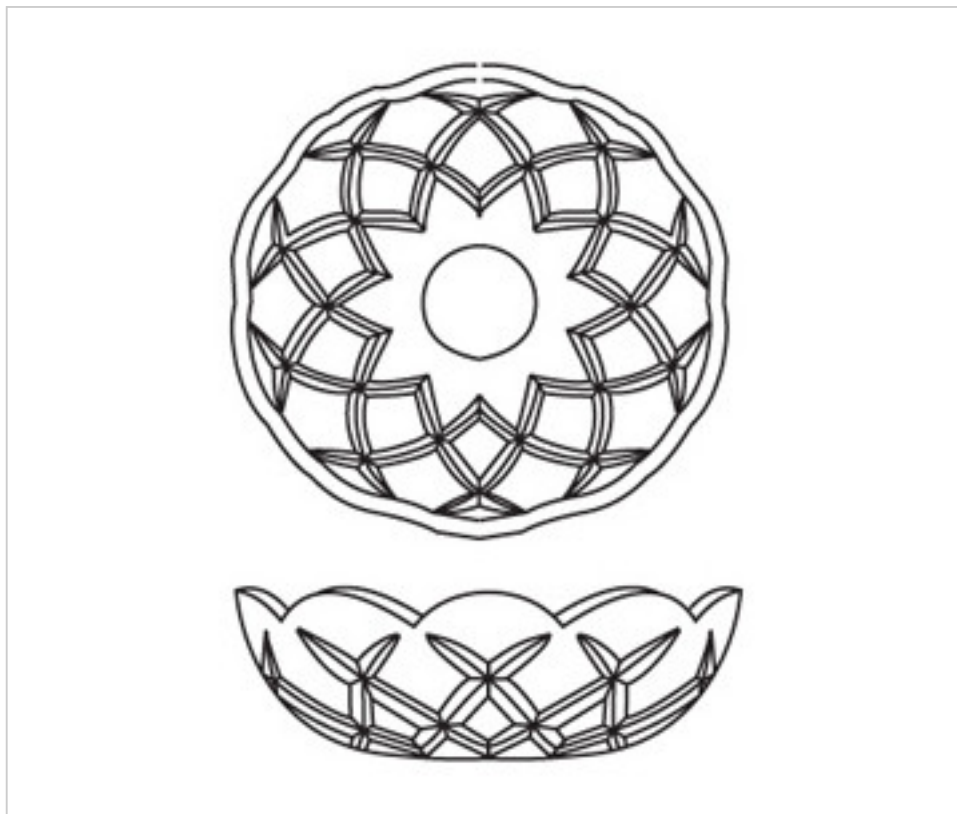

CRYSTAL FOR LAMPS > Scholer Crystal Austria > Schöler Accessories line
Washers

E154125

Bobèche 9854/120.24-5 holes

February 01st, 2025, 19:36

PRICE

	Lot	P.V.P. excluding VAT
Pedido mínimo	6	10,28€

Continued on next page >>

CRYSTAL FOR LAMPS > Scholer Crystal Austria > Schöler Accessories line
Washers

E154125

Bobèche 9854/120.24-5 holes

TECHNICAL SPECIFICATIONS

Weight: 156 Grams

Packging: Box 6 Units

OTHER FEATURES

Diameter (mm): 120

Colour: Transparent

Central Hole (mm): 24

Lateral Holes: 5

DOCUMENTS

 [Bobèche 9854/120.24-5 holes](#)