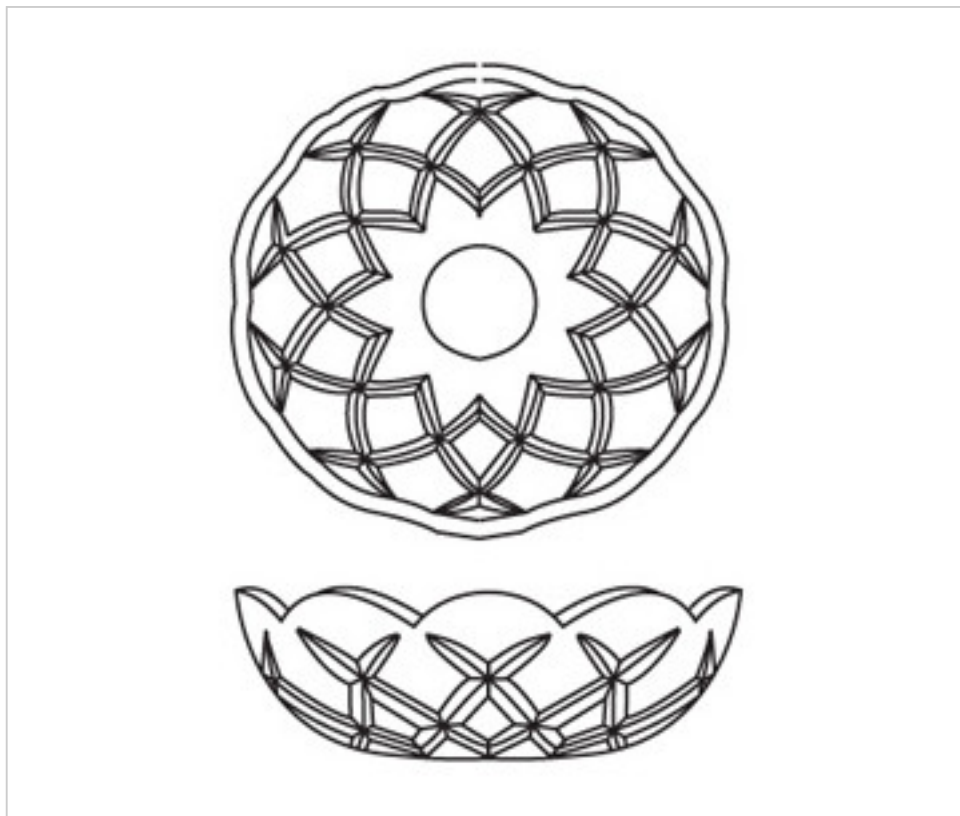

CRYSTAL FOR LAMPS > Scholer Crystal Austria > Schöler Accessories line
Washers

E154125

Bobèche 9854/120.24-5 holes

December 22nd, 2024, 03:53

PRICE

	Lot	P.V.P. excluding VAT
Pedido mínimo	6	9,39€

Continued on next page >>

CRYSTAL FOR LAMPS > Scholer Crystal Austria > Schöler Accessories line
Washers

E154125

Bobèche 9854/120.24-5 holes

TECHNICAL SPECIFICATIONS

Weight: 156 Grams

Packging: Box 6 Units

OTHER FEATURES

Diameter (mm): 120

Colour: Transparent

Central Hole (mm): 24

Lateral Holes: 5

DOCUMENTS

 [Bobèche 9854/120.24-5 holes](#)