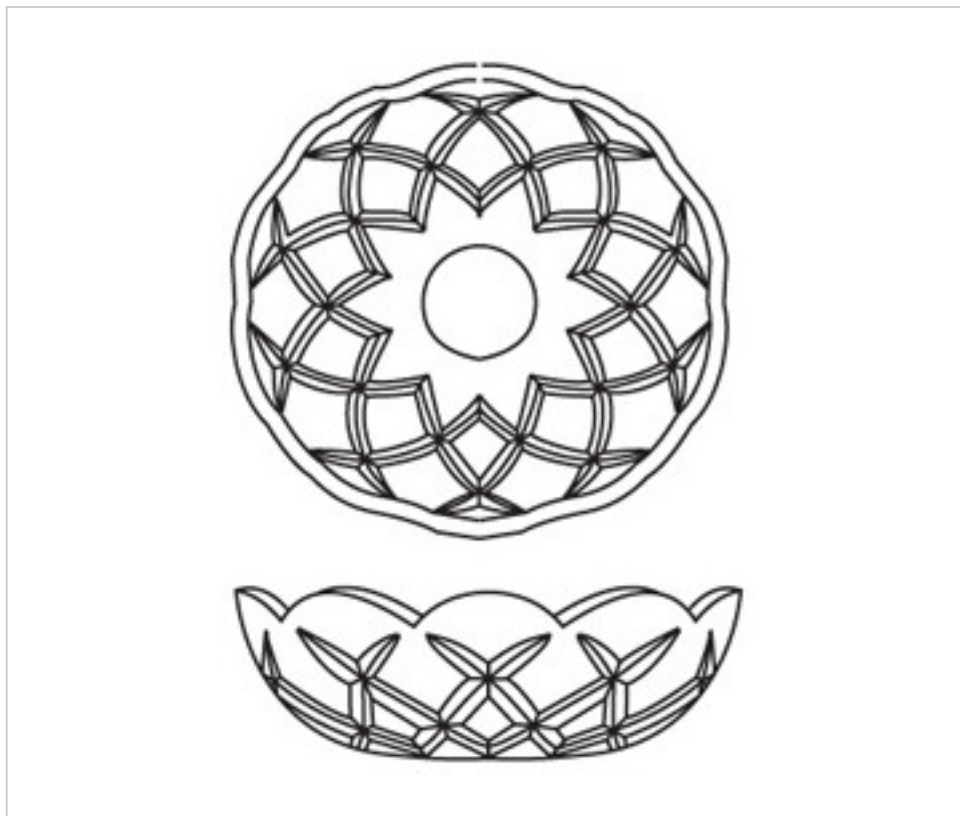

CRYSTAL FOR LAMPS > Scholer Crystal Austria > Schöler Accessories line
Washers

E154166

Bobèche 9854/150.24-16 holes

October 02nd, 2024, 02:54

PRICE

Lot	P.V.P. excluding VAT
1	22,57€

Continued on next page >>

CRYSTAL FOR LAMPS > Scholer Crystal Austria > Schöler Accessories line
Washers

E154166

Bobèche 9854/150.24-16 holes

TECHNICAL SPECIFICATIONS

Packging: Box 1 Unit

OTHER FEATURES

Diameter (mm): 150

Colour: Transparent

Central Hole (mm): 24

Lateral Holes: 16

DOCUMENTS

 [Bobèche 9854/150.24-16 holes](#)