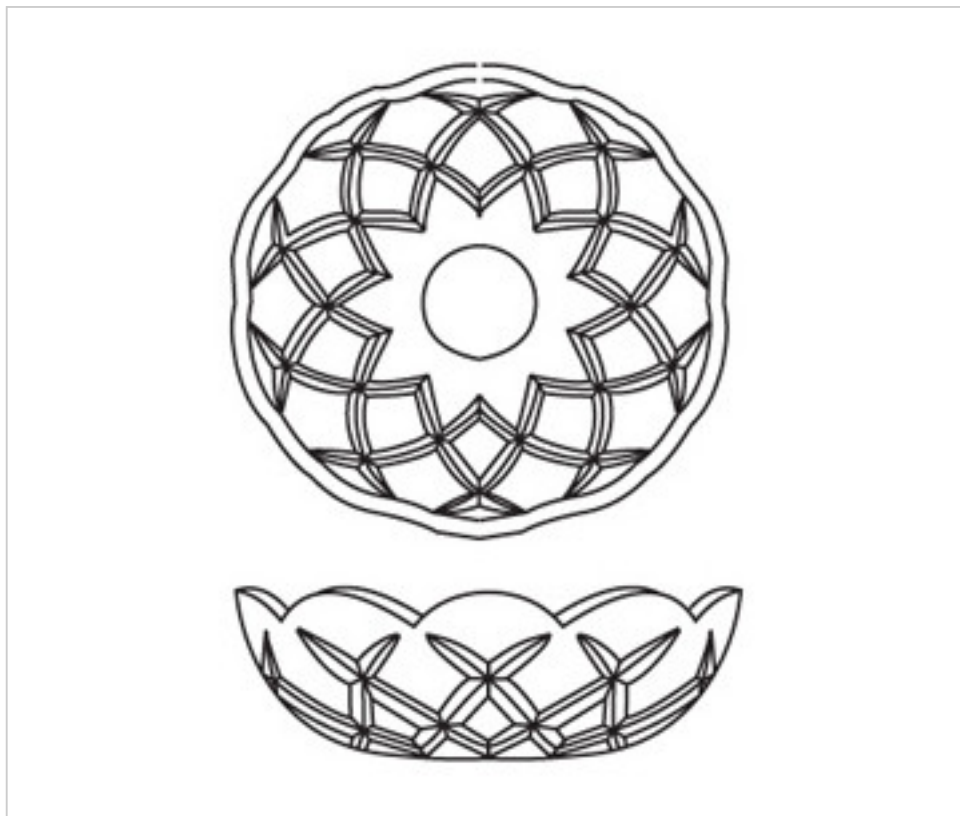

CRYSTAL FOR LAMPS > Scholer Crystal Austria > Schöler Accessories line
Washers

E154155

Bobèche 9854/150.24-5 holes

November 03rd, 2024, 11:51

PRICE

Lot	P.V.P. excluding VAT
1	14,27€

Continued on next page >>

CRYSTAL FOR LAMPS > Scholer Crystal Austria > Schöler Accessories line
Washers

E154155

Bobèche 9854/150.24-5 holes

TECHNICAL SPECIFICATIONS

Weight: 301 Grams

Packging: Box 1 Unit

OTHER FEATURES

Diameter (mm): 150

Colour: Transparent

Central Hole (mm): 24

Lateral Holes: 5

DOCUMENTS

 [Bobèche 9854/150.24-5 holes](#)