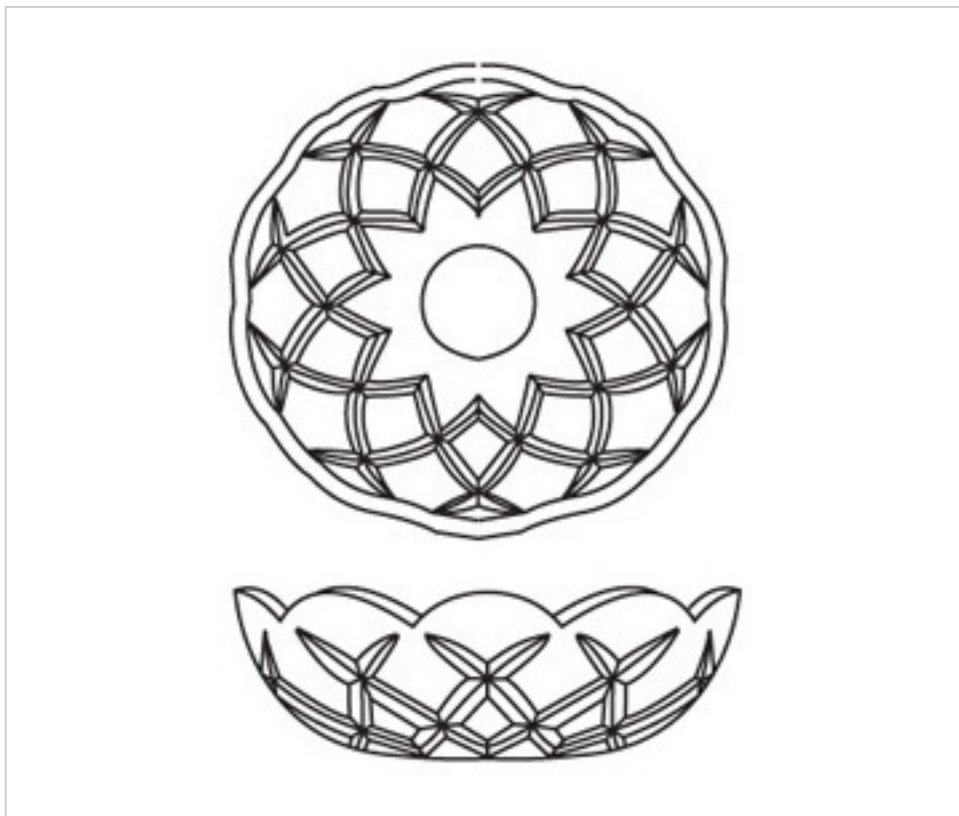

CRYSTAL FOR LAMPS > Scholer Crystal Austria > Schöler Accessories line
Washers

E154155

Bobèche 9854/150.24-5 holes

December 22nd, 2024, 03:52

PRICE

Lot	P.V.P. excluding VAT
1	14,27€

Continued on next page >>

CRYSTAL FOR LAMPS > Scholer Crystal Austria > Schöler Accessories line
Washers

E154155

Bobèche 9854/150.24-5 holes

TECHNICAL SPECIFICATIONS

Weight: 301 Grams

Packging: Box 1 Unit

OTHER FEATURES

Diameter (mm): 150

Colour: Transparent

Central Hole (mm): 24

Lateral Holes: 5

DOCUMENTS

 [Bobèche 9854/150.24-5 holes](#)