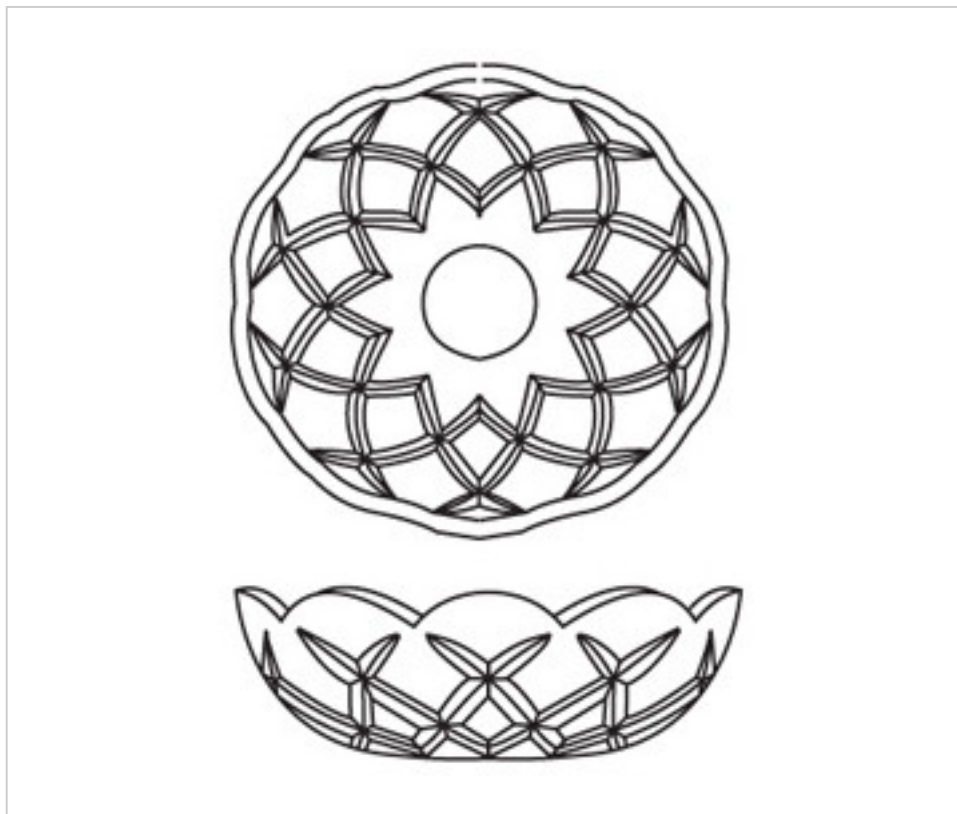

CRYSTAL FOR LAMPS > Scholer Crystal Austria > Schöler Accessories line
Washers

E154155

Bobèche 9854/150.24-5 holes

April 05th, 2025, 05:31

PRICE

Lot	P.V.P. excluding VAT
1	15,64€

Continued on next page >>

CRYSTAL FOR LAMPS > Scholer Crystal Austria > Schöler Accessories line
Washers

E154155

Bobèche 9854/150.24-5 holes

TECHNICAL SPECIFICATIONS

Weight: 301 Grams

Packging: Box 1 Unit

OTHER FEATURES

Diameter (mm): 150

Colour: Transparent

Central Hole (mm): 24

Lateral Holes: 5

DOCUMENTS

 [Bobèche 9854/150.24-5 holes](#)