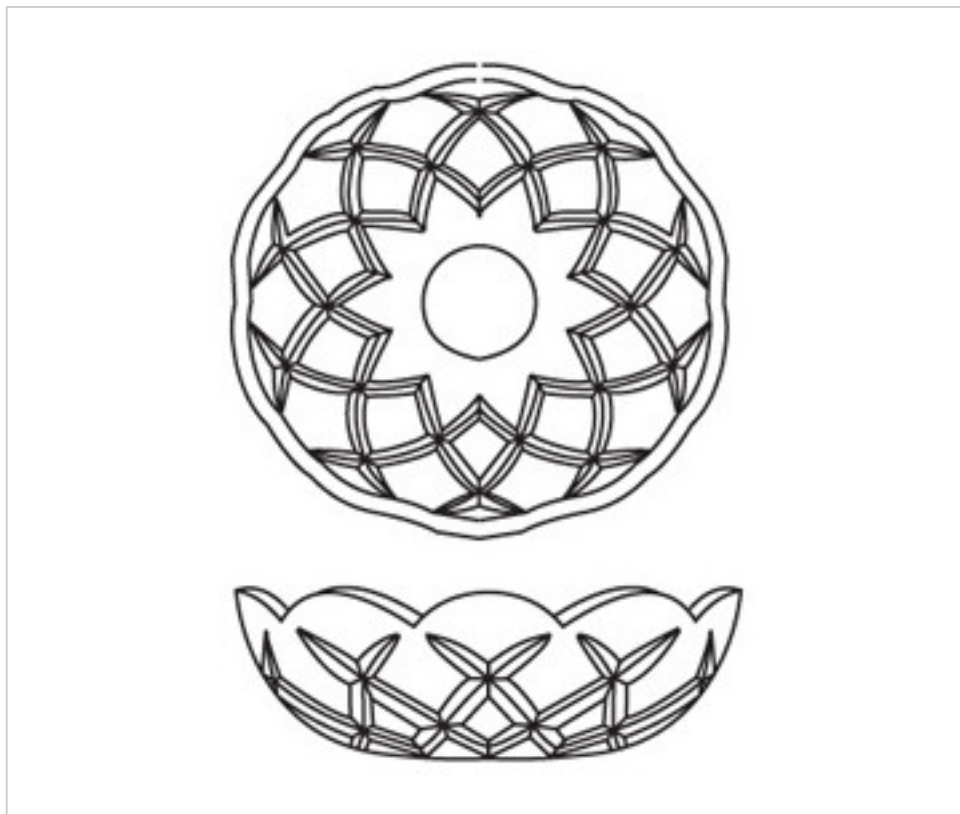

CRYSTAL FOR LAMPS > Scholer Crystal Austria > Schöler Accessories line
Washers

E154155

Bobèche 9854/150.24-5 holes

February 22nd, 2025, 09:10

PRICE

Lot	P.V.P. excluding VAT
1	15,64€

Continued on next page >>

CRYSTAL FOR LAMPS > Scholer Crystal Austria > Schöler Accessories line
Washers

E154155

Bobèche 9854/150.24-5 holes

TECHNICAL SPECIFICATIONS

Weight: 301 Grams

Packging: Box 1 Unit

OTHER FEATURES

Diameter (mm): 150

Colour: Transparent

Central Hole (mm): 24

Lateral Holes: 5

DOCUMENTS

 [Bobèche 9854/150.24-5 holes](#)