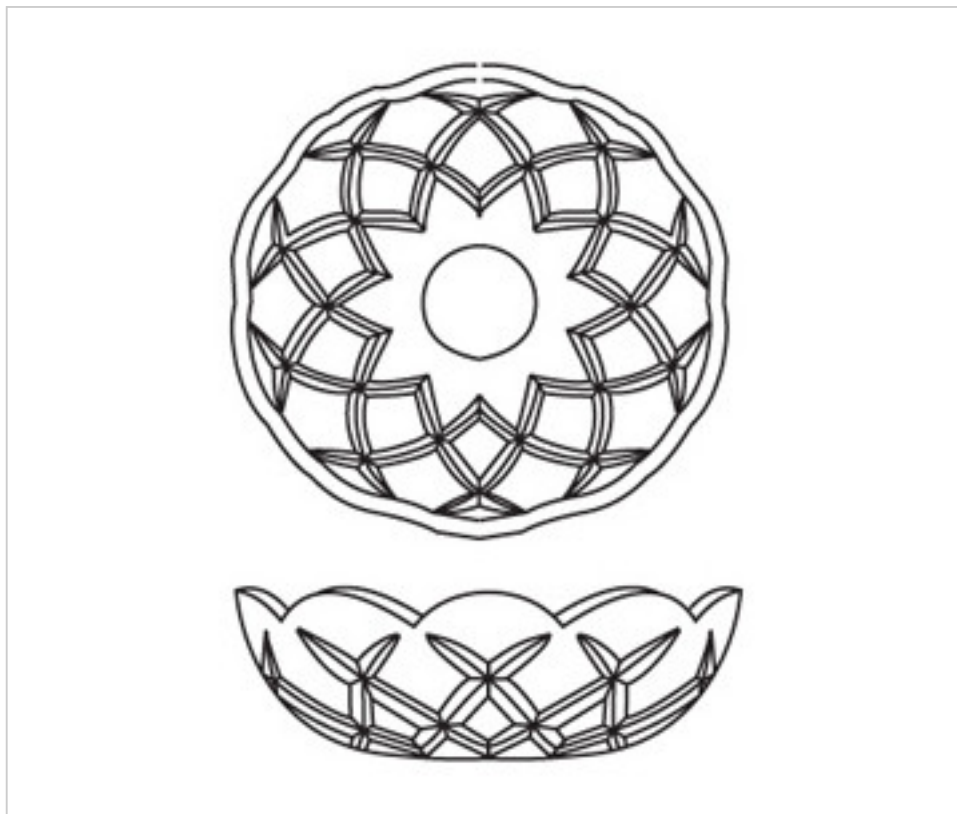

CRYSTAL FOR LAMPS > Scholer Crystal Austria > Schöler Accessories line  
Washers

E154200

**Bobèche 9854/200.24**

February 01st, 2025, 20:09

**PRICE**

Lot	P.V.P. excluding VAT
1	20,31€

Continued on next page >>

CRYSTAL FOR LAMPS > Scholer Crystal Austria > Schöler Accessories line  
Washers

E154200

**Bobèche 9854/200.24**

## OTHER FEATURES

---

Diameter (mm): 200

Colour: Transparent

Central Hole (mm): 24