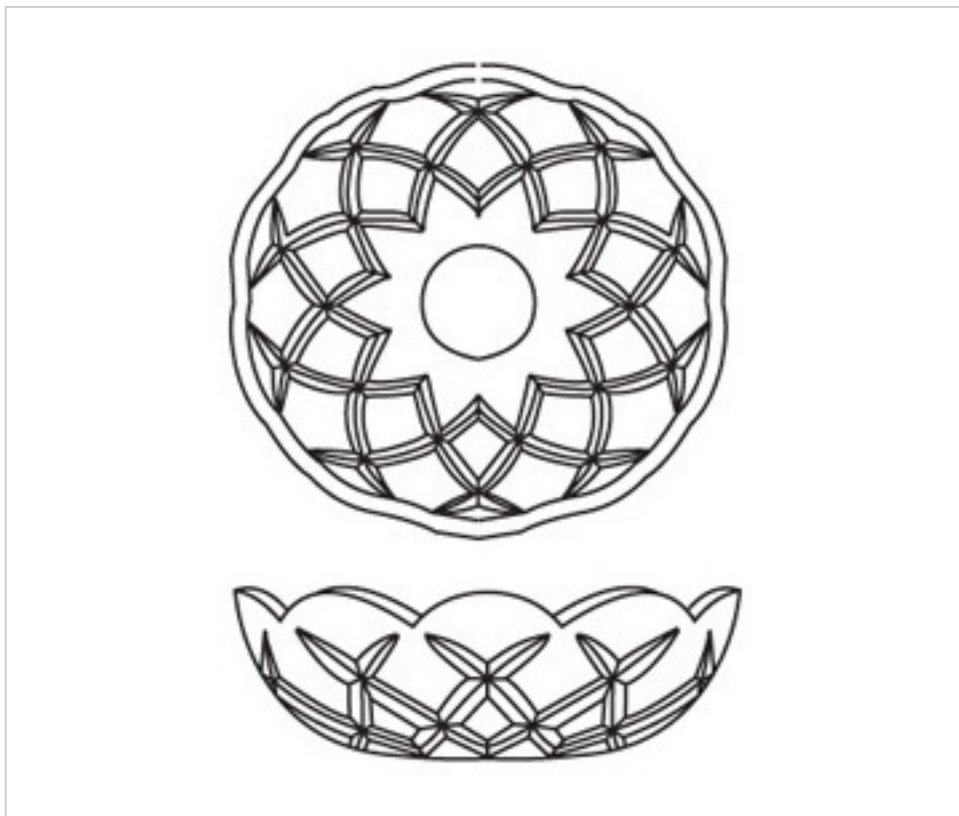

CRYSTAL FOR LAMPS > Scholer Crystal Austria > Schöler Accessories line  
Washers

E154200

**Bobèche 9854/200.24**

November 23rd, 2024, 09:18

**PRICE**

Lot	P.V.P. excluding VAT
1	18,54€

Continued on next page >>

CRYSTAL FOR LAMPS > Scholer Crystal Austria > Schöler Accessories line  
Washers

E154200

**Bobèche 9854/200.24**

## OTHER FEATURES

---

Diameter (mm): 200

Colour: Transparent

Central Hole (mm): 24