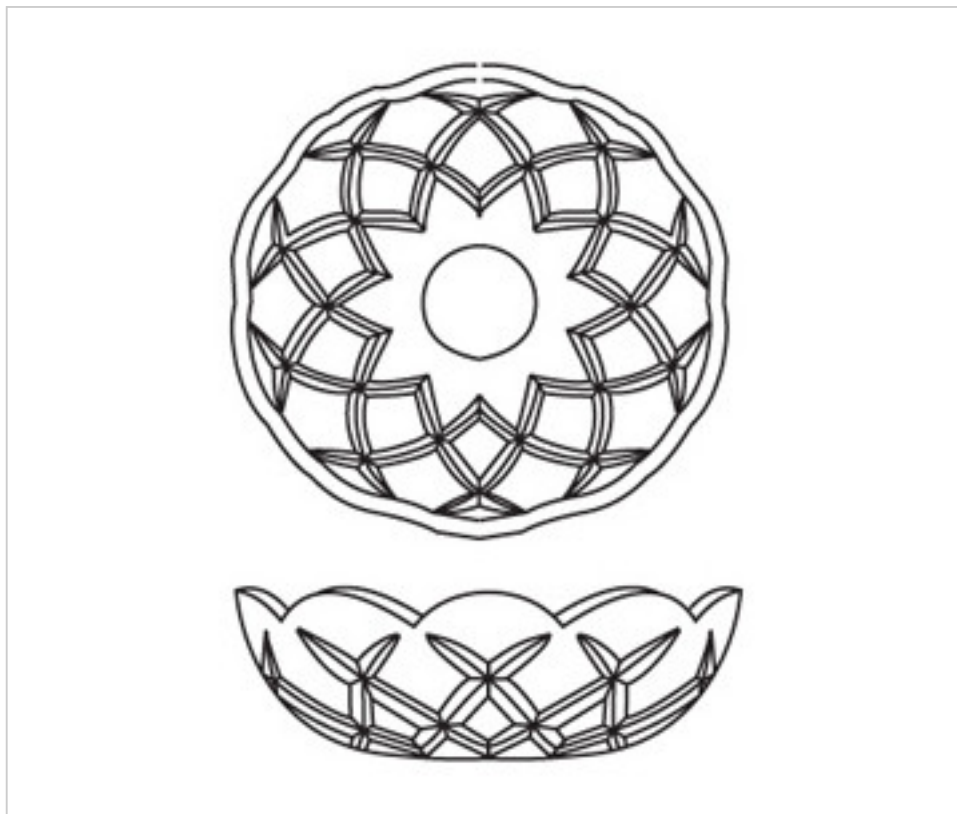

CRYSTAL FOR LAMPS > Scholer Crystal Austria > Schöler Accessories line  
Washers

**E154205**

**Bobèche 9854/200.24-5 holes**

April 04th, 2025, 00:16

**PRICE**

Lot	P.V.P. excluding VAT
1	21,26€

Continued on next page >>

CRYSTAL FOR LAMPS > Scholer Crystal Austria > Schöler Accessories line  
Washers

E154205

**Bobèche 9854/200.24-5 holes**

## OTHER FEATURES

---

Diameter (mm): 200

Colour: Transparent

Central Hole (mm): 24

Lateral Holes: 5