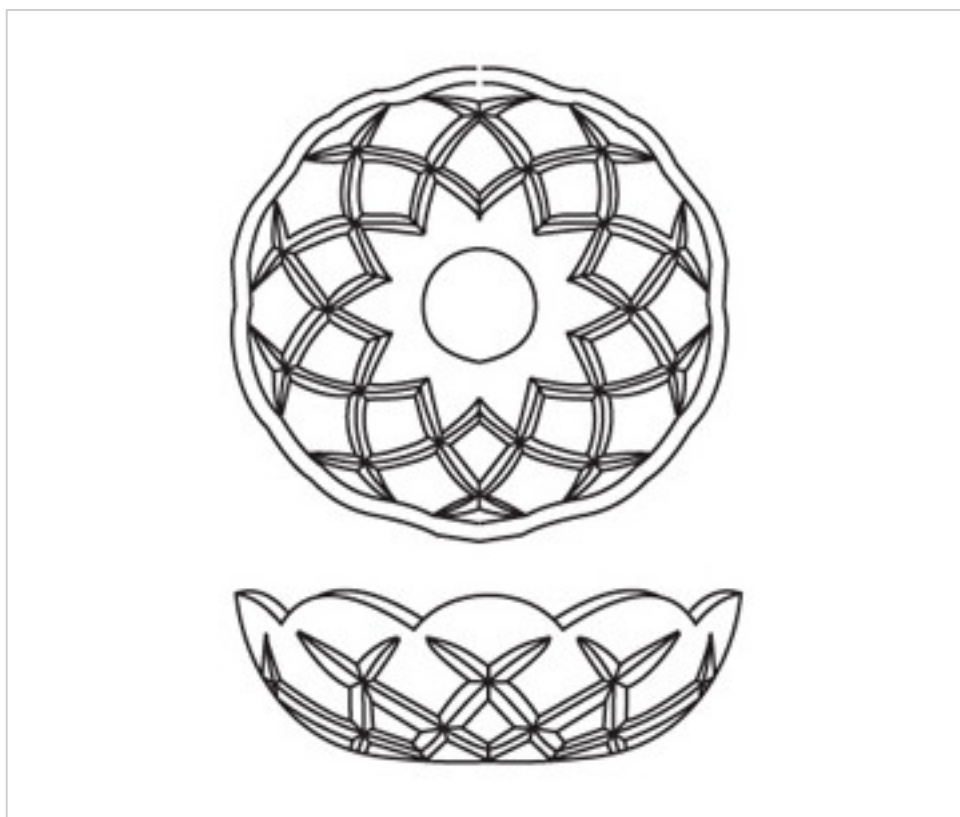

CRYSTAL FOR LAMPS > Scholer Crystal Austria > Schöler Accessories line  
Washers

**E154269**

**Bobèche 9854/250.24-20 holes**

November 23rd, 2024, 09:26

**PRICE**

	Lot	P.V.P. excluding VAT
	1	56,06€
	5	43,10€

Continued on next page >>

CRYSTAL FOR LAMPS > Scholer Crystal Austria > Schöler Accessories line  
Washers

**E154269**

**Bobèche 9854/250.24-20 holes**

## OTHER FEATURES

---

Diameter (mm): 250

Colour: Transparent

Central Hole (mm): 24

Lateral Holes: 20

## DOCUMENTS

---

 [Bobèche 9854/250.24-20 holes](#)