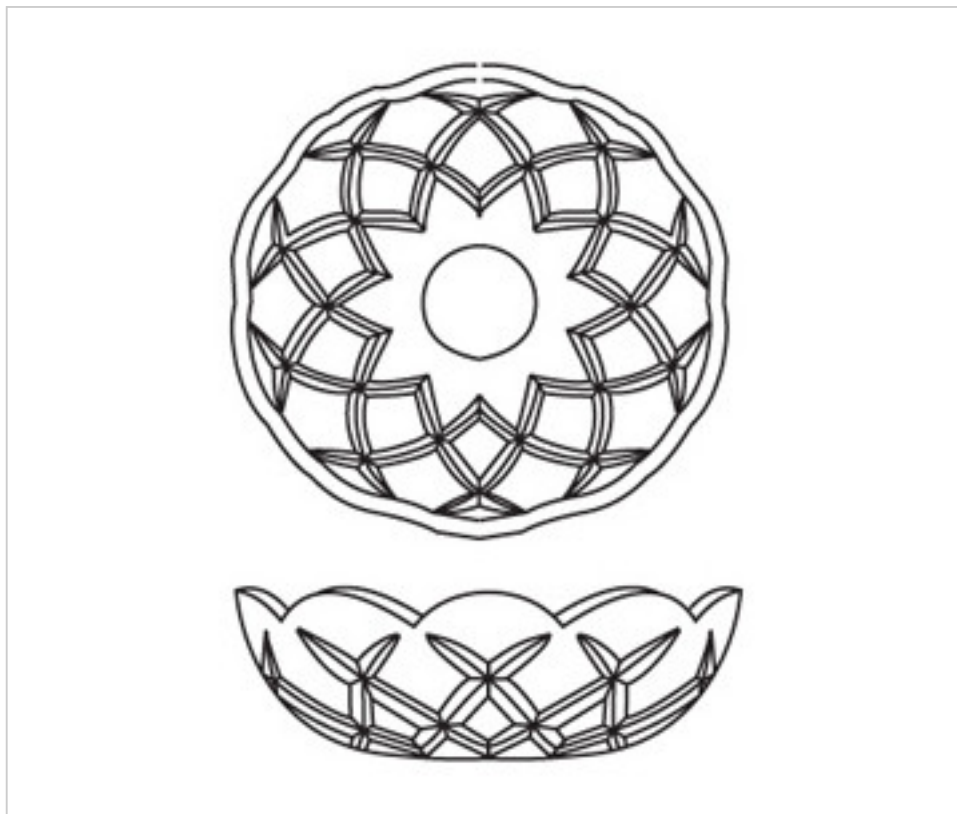

CRYSTAL FOR LAMPS > Scholer Crystal Austria > Schöler Accessories line  
Washers

E154269

**Bobèche 9854/250.24-20 holes**

April 04th, 2025, 18:33

## PRICE

	Lot	P.V.P. excluding VAT
	1	56,06€
	5	43,10€

Continued on next page >>

CRYSTAL FOR LAMPS > Scholer Crystal Austria > Schöler Accessories line  
Washers

E154269

**Bobèche 9854/250.24-20 holes**

## OTHER FEATURES

---

Diameter (mm): 250

Colour: Transparent

Central Hole (mm): 24

Lateral Holes: 20

## DOCUMENTS

---

 [Bobèche 9854/250.24-20 holes](#)