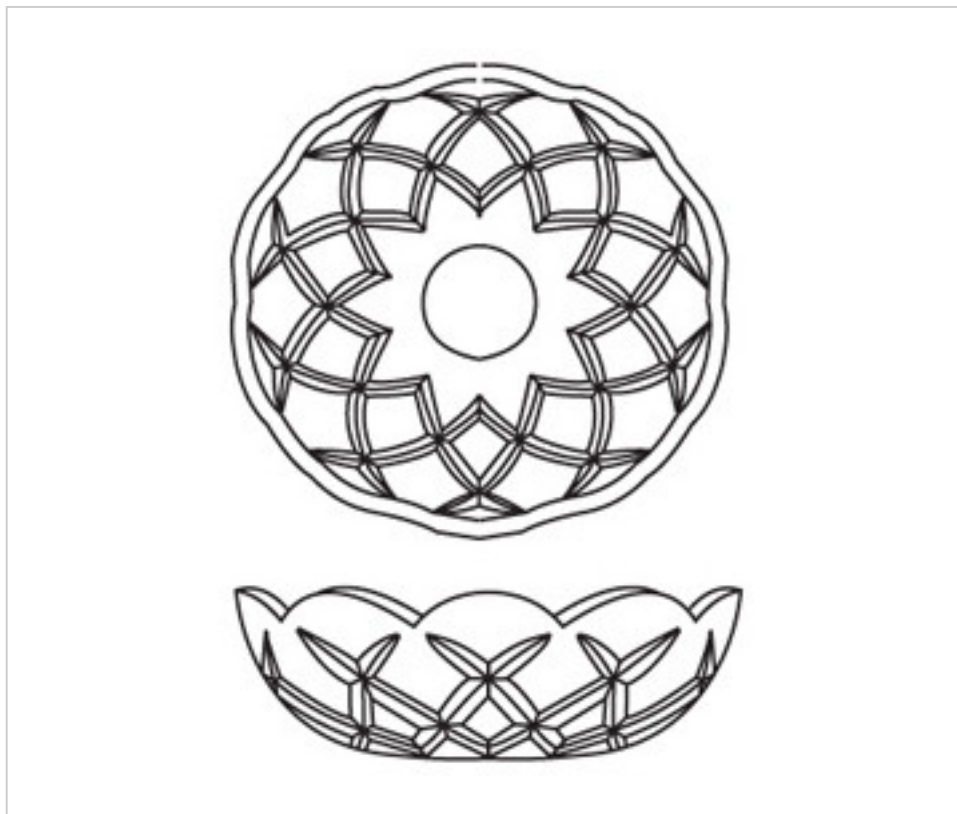

CRYSTAL FOR LAMPS > Scholer Crystal Austria > Schöler Accessories line  
Washers

**E154269**

**Bobèche 9854/250.24-20 holes**

February 22nd, 2025, 08:58

**PRICE**

	Lot	P.V.P. excluding VAT
	1	56,06€
	5	43,10€

Continued on next page >>

CRYSTAL FOR LAMPS > Scholer Crystal Austria > Schöler Accessories line  
Washers

E154269

**Bobèche 9854/250.24-20 holes**

## OTHER FEATURES

---

Diameter (mm): 250

Colour: Transparent

Central Hole (mm): 24

Lateral Holes: 20

## DOCUMENTS

---

 [Bobèche 9854/250.24-20 holes](#)