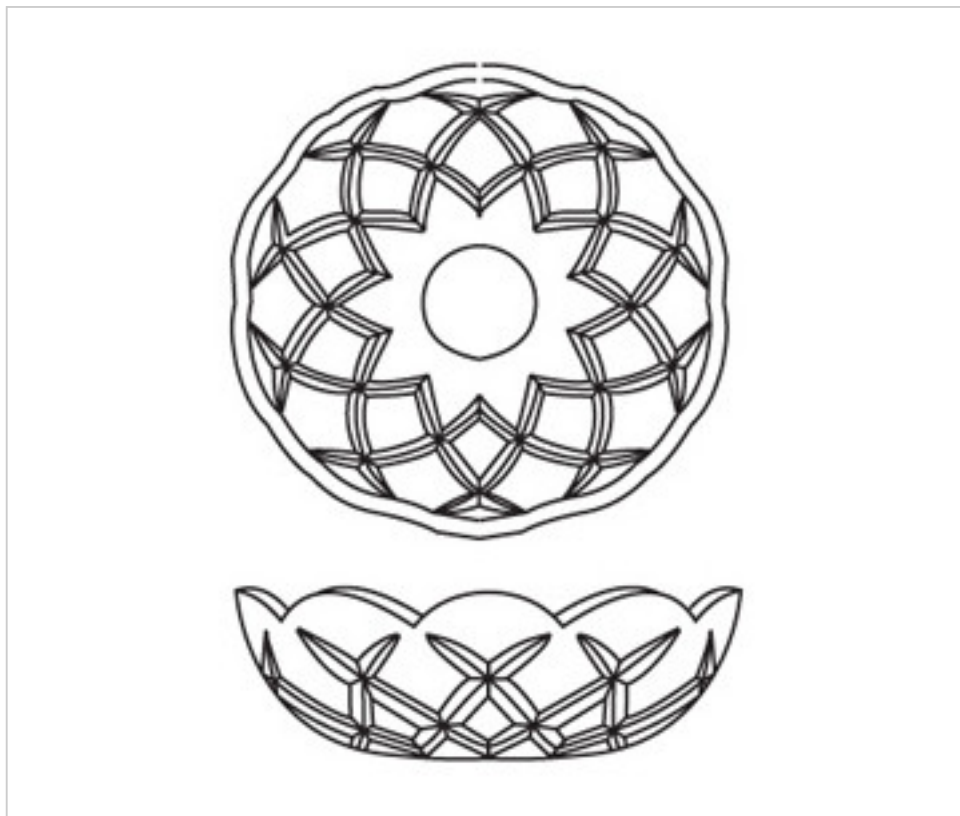

CRYSTAL FOR LAMPS > Scholer Crystal Austria > Schöler Accessories line
Washers

E154269

Bobèche 9854/250.24-20 holes

January 22nd, 2025, 00:55

PRICE

	Lot	P.V.P. excluding VAT
	1	56,06€
	5	43,10€

Continued on next page >>

CRYSTAL FOR LAMPS > Scholer Crystal Austria > Schöler Accessories line
Washers

E154269

Bobèche 9854/250.24-20 holes

TECHNICAL SPECIFICATIONS

Packging: Box 1 Unit

OTHER FEATURES

Diameter (mm): 250

Colour: Transparent

Central Hole (mm): 24

Lateral Holes: 20

DOCUMENTS

 [Bobèche 9854/250.24-20 holes](#)