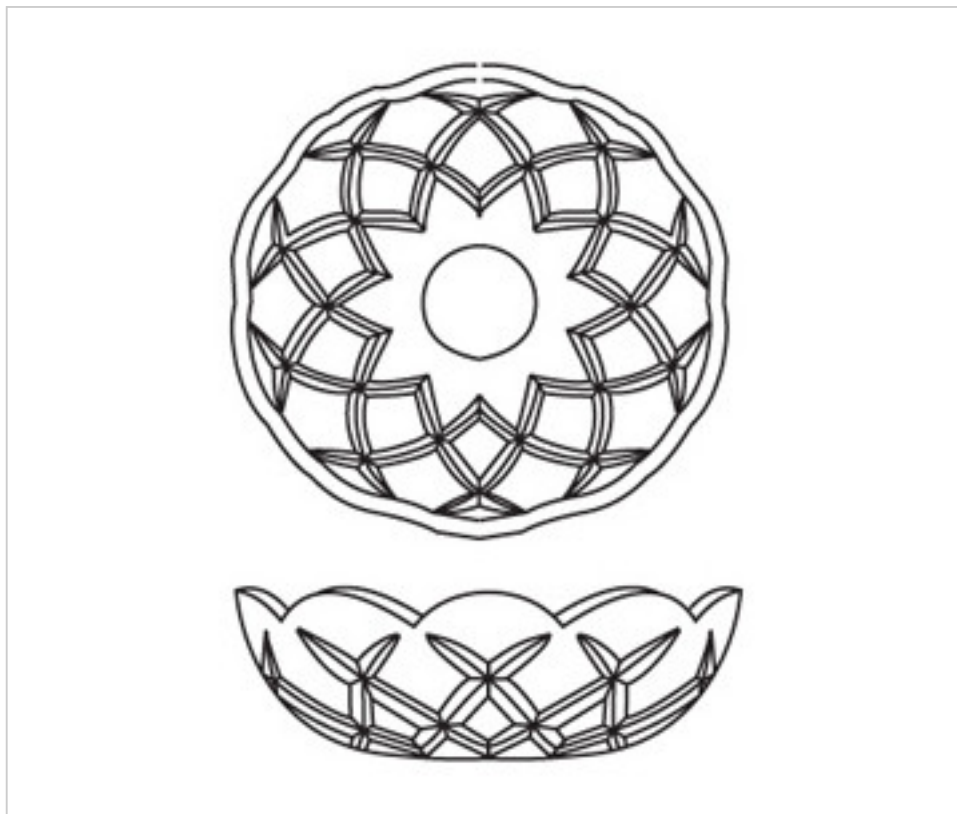

CRYSTAL FOR LAMPS > Scholer Crystal Austria > Schöler Accessories line
Washers

E154080

Bobèche 9854/80.24

February 01st, 2025, 19:39

PRICE

	Lot	P.V.P. excluding VAT
	1	8,35€
	10	5,60€

Continued on next page >>

CRYSTAL FOR LAMPS > Scholer Crystal Austria > Schöler Accessories line
Washers

E154080

Bobèche 9854/80.24

TECHNICAL SPECIFICATIONS

Weight: 69 Grams

Packging: Box 10 Units

OTHER FEATURES

Diameter (mm): 80

Colour: Transparent

Central Hole (mm): 24

DOCUMENTS

 [Bobèche 9854/80.24](#)