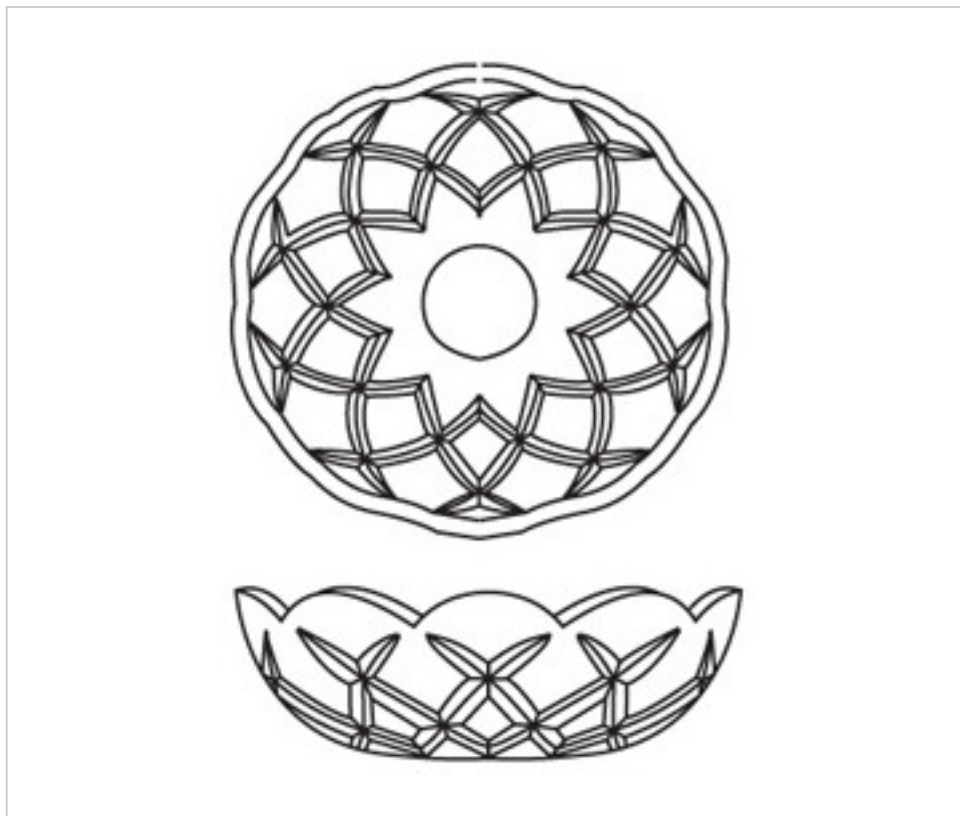

CRYSTAL FOR LAMPS > Scholer Crystal Austria > Schöler Accessories line  
Washers

E154080

**Bobèche 9854/80.24**

November 23rd, 2024, 10:28

**PRICE**

Lot	P.V.P. excluding VAT
1	7,62€
10	5,11€

Continued on next page >>

CRYSTAL FOR LAMPS > Scholer Crystal Austria > Schöler Accessories line  
Washers

E154080

**Bobèche 9854/80.24**

## OTHER FEATURES

---

Diameter (mm): 80

Colour: Transparent

Central Hole (mm): 24