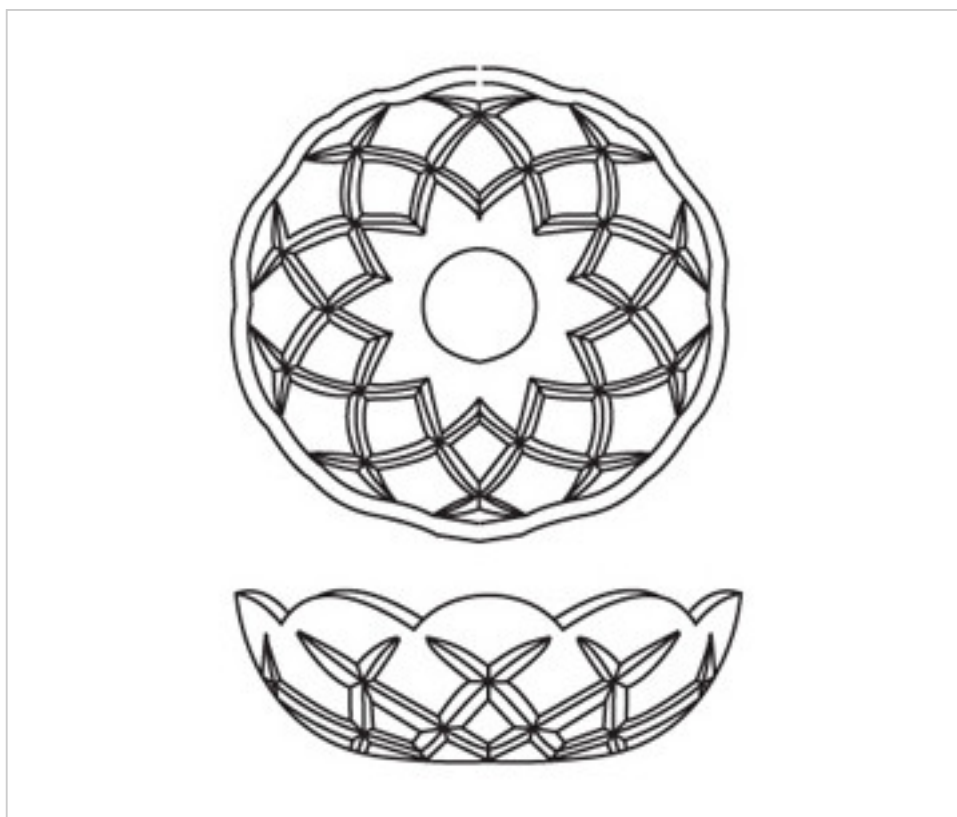

CRYSTAL FOR LAMPS > Scholer Crystal Austria > Schöler Accessories line
Washers

E154084

Bobèche 9854/80.24-4 holes

April 05th, 2025, 17:44

PRICE

	Lot	P.V.P. excluding VAT
	1	10,06€
	10	7,27€

Continued on next page >>

CRYSTAL FOR LAMPS > Scholer Crystal Austria > Schöler Accessories line
Washers

E154084

Bobeche 9854/80.24-4 holes

TECHNICAL SPECIFICATIONS

Weight: 0 Grams

Packging: Box 10 Units

OTHER FEATURES

Diameter (mm): 80

Colour: Transparent

Central Hole (mm): 24

Lateral Holes: 4

DOCUMENTS

 [Bobeche 9854/80.24-4 holes](#)