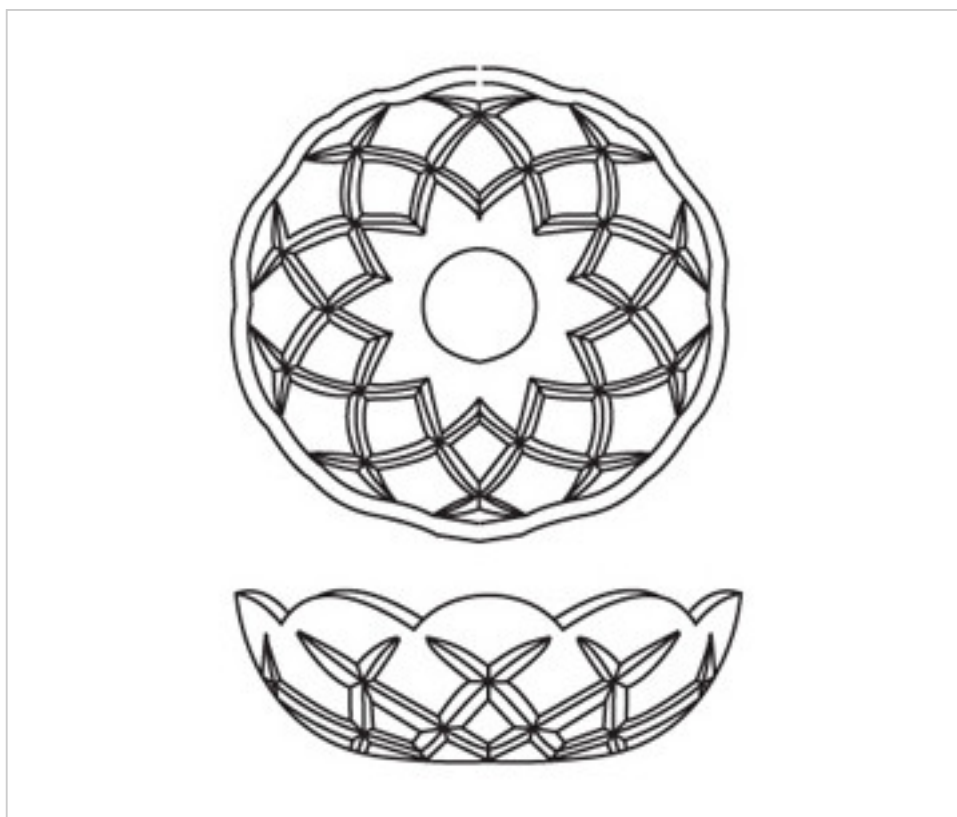

CRYSTAL FOR LAMPS > Scholer Crystal Austria > Schöler Accessories line
Washers

E154084

Bobèche 9854/80.24-4 holes

February 22nd, 2025, 09:02

PRICE

	Lot	P.V.P. excluding VAT
	1	10,06€
	10	7,27€

Continued on next page >>

CRYSTAL FOR LAMPS > Scholer Crystal Austria > Schöler Accessories line
Washers

E154084

Bobeche 9854/80.24-4 holes

TECHNICAL SPECIFICATIONS

Weight: 0 Grams

Packging: Box 10 Units

OTHER FEATURES

Diameter (mm): 80

Colour: Transparent

Central Hole (mm): 24

Lateral Holes: 4

DOCUMENTS

 [Bobeche 9854/80.24-4 holes](#)