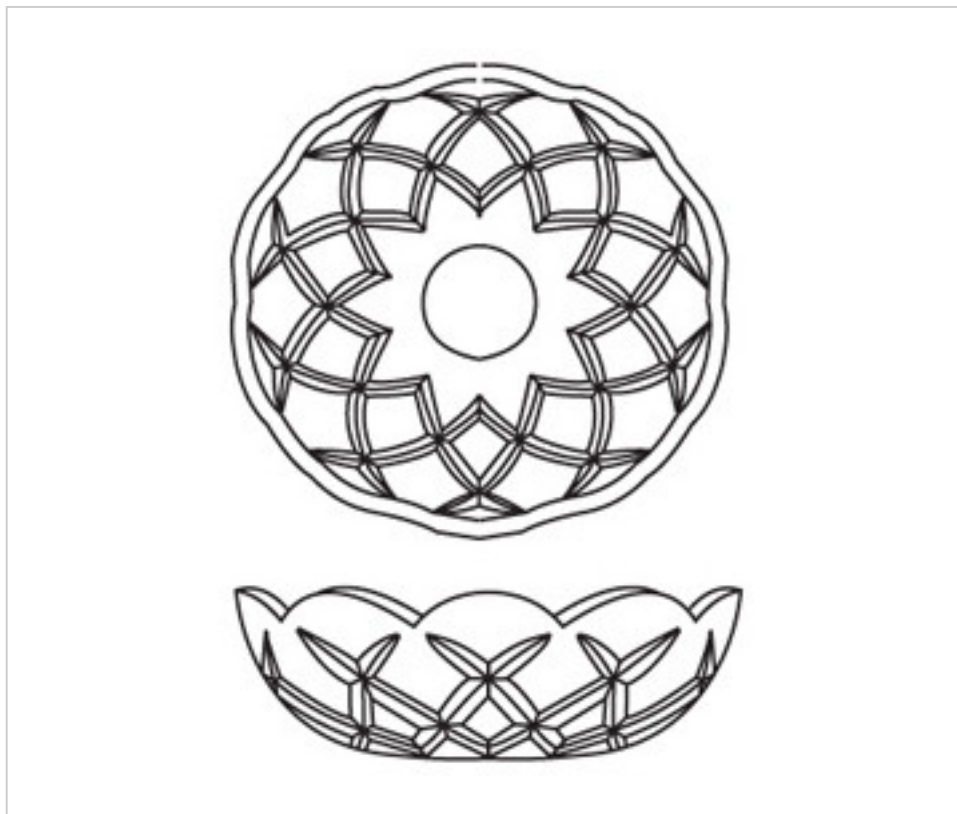

CRYSTAL FOR LAMPS > Scholer Crystal Austria > Schöler Accessories line  
Washers

E154085

Bobèche 9854/80.24-5 t aladros

March 11th, 2025, 08:24

## PRICE

Lot	P.V.P. excluding VAT
1	12,81€
10	8,58€

Continued on next page >>

CRYSTAL FOR LAMPS > Scholer Crystal Austria > Schöler Accessories line  
Washers

E154085

**Bobèche 9854/80.24-5 t aladros**

## OTHER FEATURES

---

Diameter (mm): 80

Colour: Transparent

Central Hole (mm): 24

Lateral Holes: 5