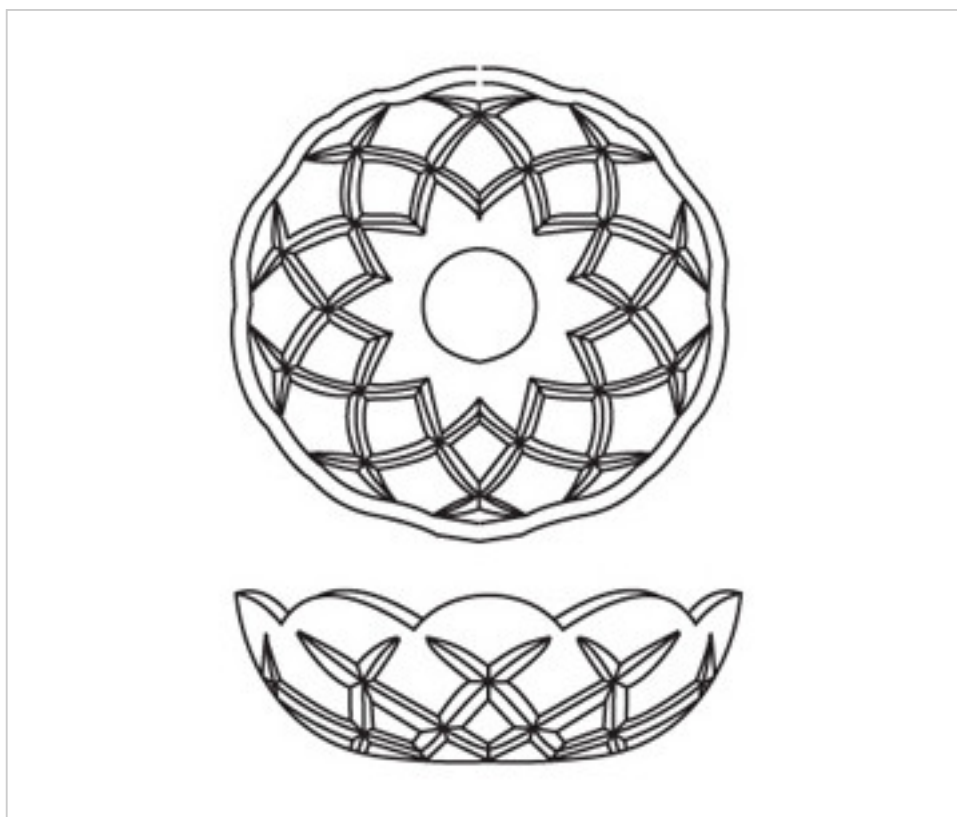

CRYSTAL FOR LAMPS > Scholer Crystal Austria > Schöler Accessories line  
Washers

E154085

**Bobèche 9854/80.24-5 t aladros**

February 22nd, 2025, 14:10

**PRICE**

|  | Lot | P.V.P. excluding VAT |
|--|-----|----------------------|
|  | 1   | 12,81€               |
|  | 10  | 8,58€                |

Continued on next page >>

CRYSTAL FOR LAMPS > Scholer Crystal Austria > Schöler Accessories line  
Washers

E154085

**Bobèche 9854/80.24-5 t aladros**

## OTHER FEATURES

---

Diameter (mm): 80

Colour: Transparent

Central Hole (mm): 24

Lateral Holes: 5