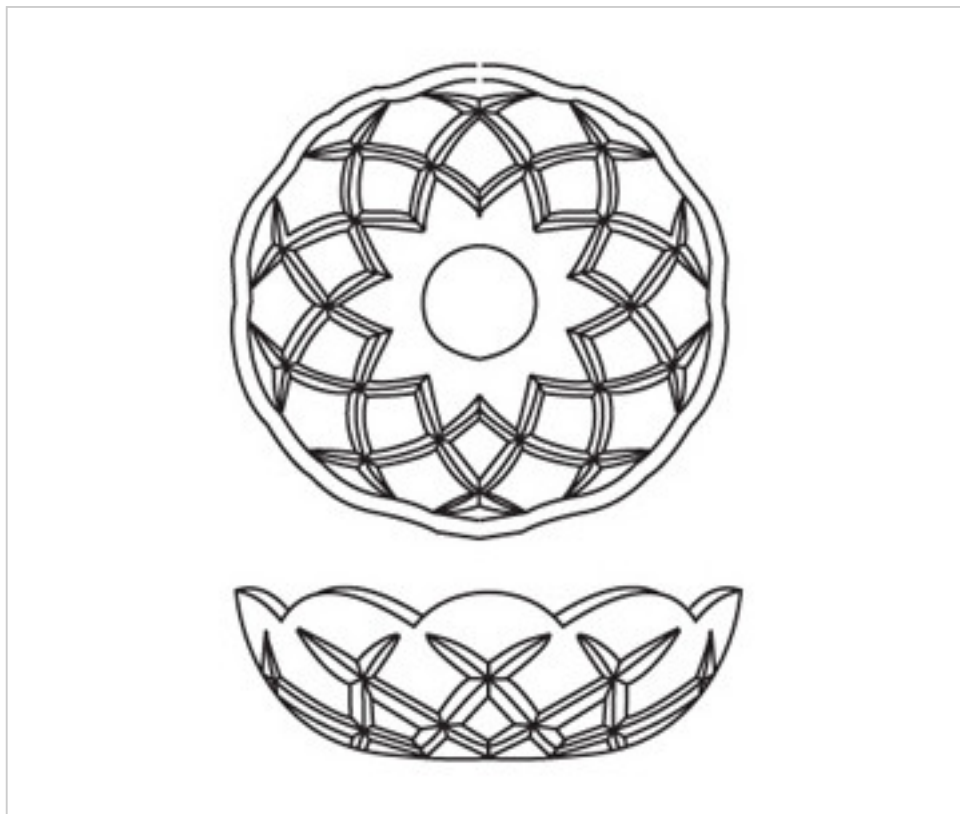

CRYSTAL FOR LAMPS > Scholer Crystal Austria > Schöler Accessories line  
Washers

E154085

**Bobèche 9854/80.24-5 t aladros**

October 02nd, 2024, 02:57

**PRICE**

	Lot	P.V.P. excluding VAT
	1	11,69€
	10	7,83€

Continued on next page >>

CRYSTAL FOR LAMPS > Scholer Crystal Austria > Schöler Accessories line  
Washers

E154085

**Bobèche 9854/80.24-5 t aladros**

## OTHER FEATURES

---

Diameter (mm): 80

Colour: Transparent

Central Hole (mm): 24

Lateral Holes: 5