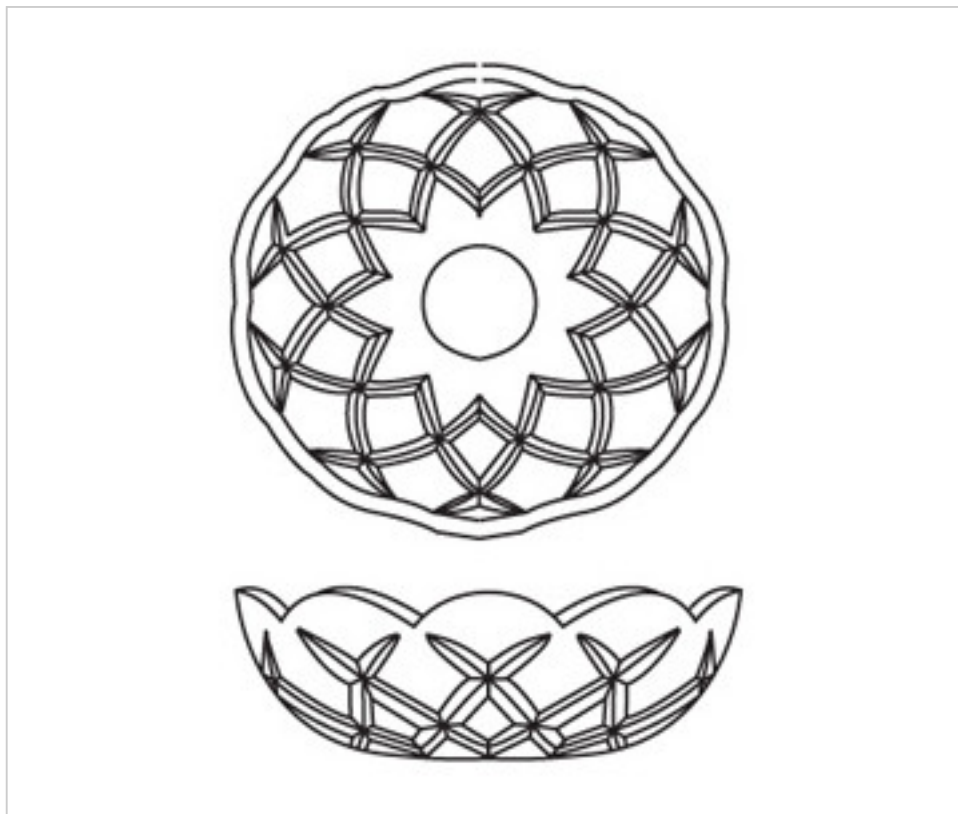

CRYSTAL FOR LAMPS > Scholer Crystal Austria > Schöler Accessories line
Washers

E154085

Bobèche 9854/80.24-5 t aladros

January 22nd, 2025, 00:59

PRICE

Lot	P.V.P. excluding VAT
1	12,81€
10	8,58€

Continued on next page >>

CRYSTAL FOR LAMPS > Scholer Crystal Austria > Schöler Accessories line
Washers

E154085

Bobèche 9854/80.24-5 t aladros

TECHNICAL SPECIFICATIONS

Weight: 86 Grams

Packging: Box 10 Units

OTHER FEATURES

Diameter (mm): 80

Colour: Transparent

Central Hole (mm): 24

Lateral Holes: 5

DOCUMENTS

 [Bobèche 9854/80.24-5 t aladros](#)