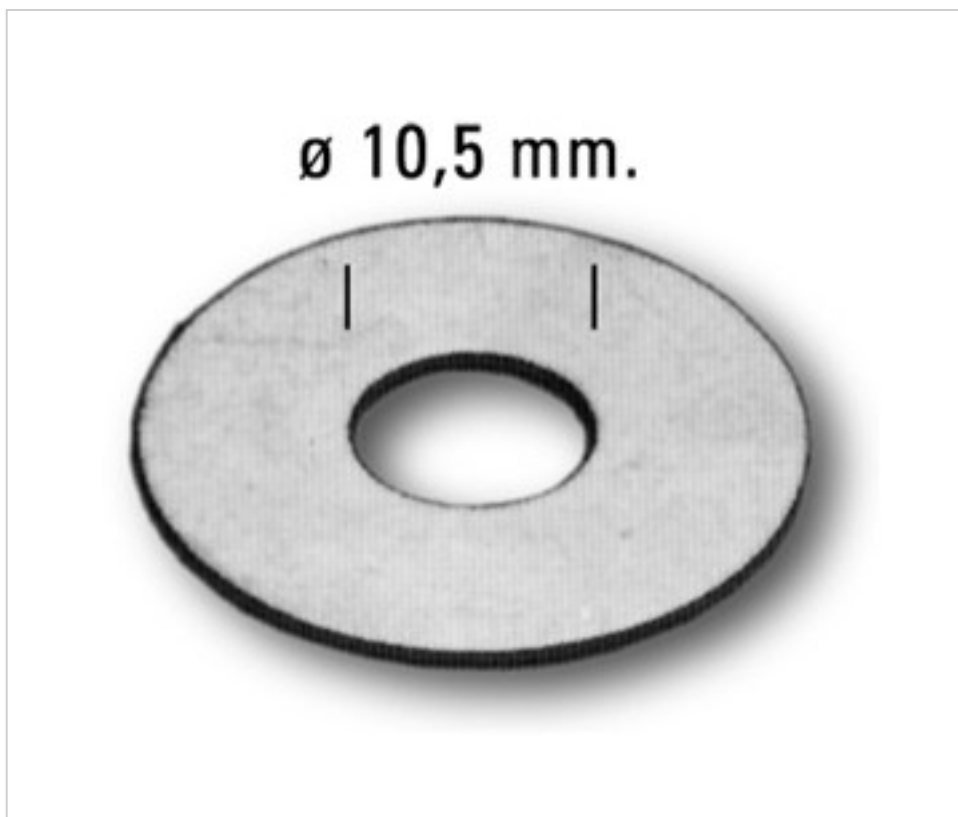

METALLIC ACCESORIES > Other Metallic Accesories > Finials , balls and bobeches
Bobeches

0788950

Washer diameter 30 mm iron

April 04th, 2025, 00:02

DESCRIPTION

Iron Washer with central hole for 10mm.

PRICE

	Lot	P.V.P. excluding VAT
	1	0,1613€
	100	0,1075€
	2500	0,0922€
	10000	0,0839€

Continued on next page >>

0788950

Washer diameter 30 mm iron

TECHNICAL SPECIFICATIONS

Weight: 5 Grams

NOTES

Iron Washer with central hole for 10mm.

OTHER FEATURES

Diameter (mm): 30

Central Hole (mm): 10,5