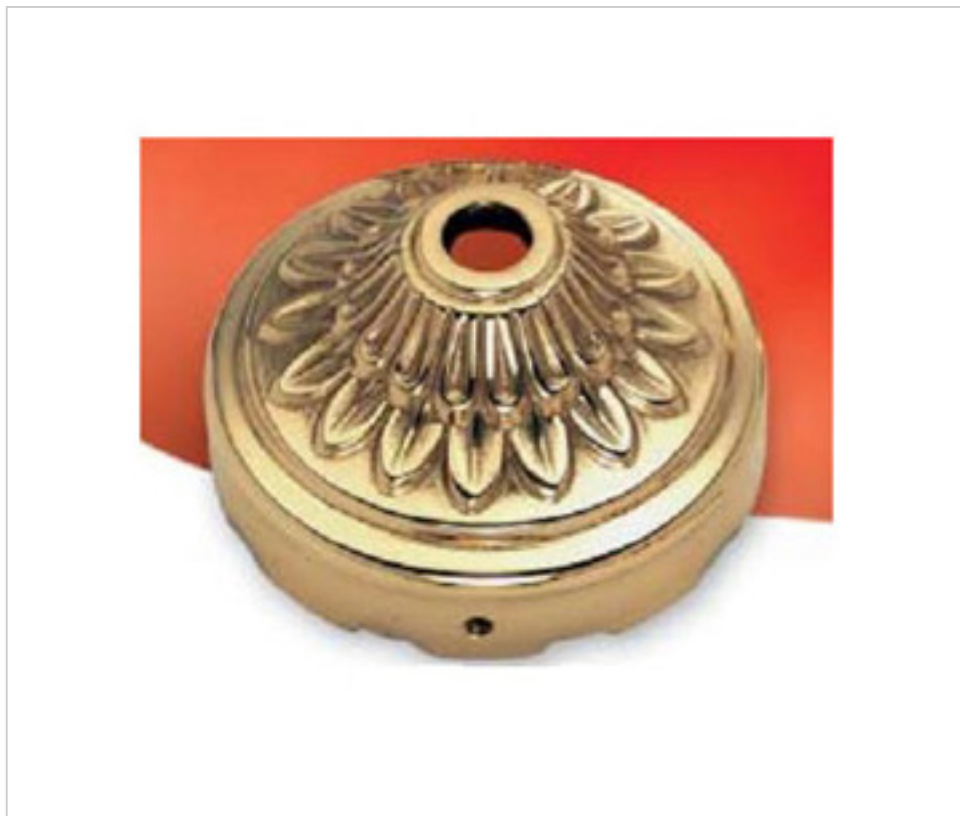

BRASS FOUNDRY > Guidini Foundry > Bobeches Washers

29L0071

Bobèche L-71 Ghidini

December 22nd, 2024, 03:01

PRICE

Lot	P.V.P. excluding VAT
1	12,60€
150	11,23€
300	10,69€

Continued on next page >>