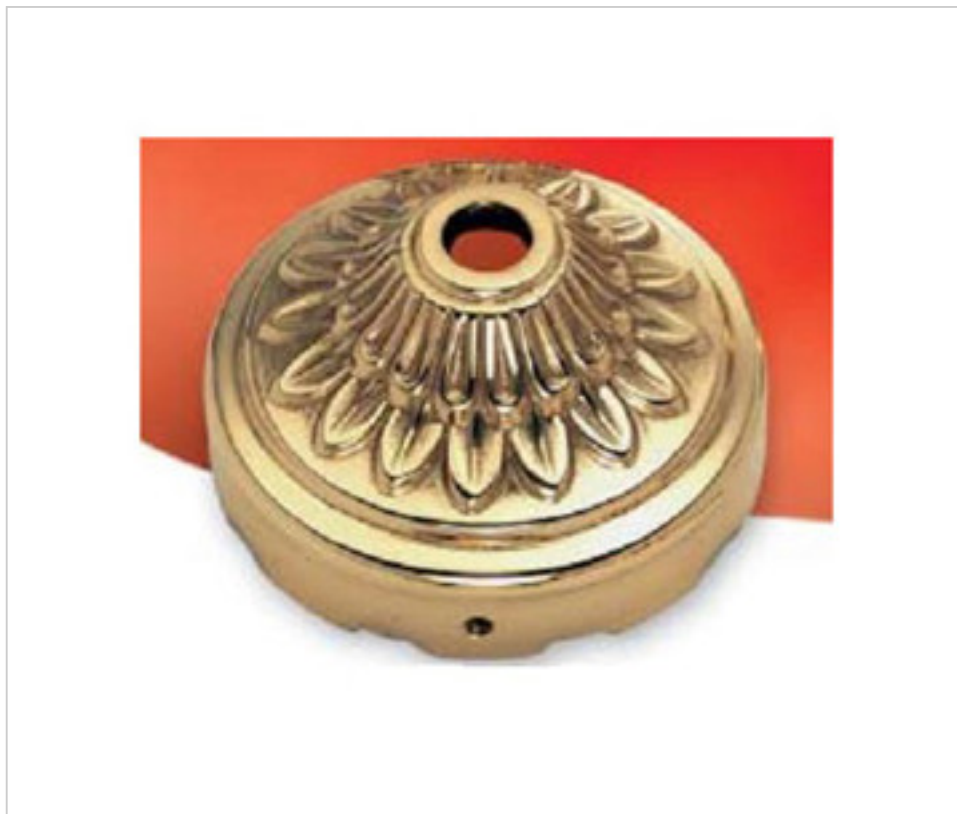

BRASS FOUNDRY > Guidini Foundry > Bobeches Washers

29L0071

Bobèche L-71 Ghidini

April 04th, 2025, 23:31

PRICE

	Lot	P.V.P. excluding VAT
	1	13,49€
	150	12,03€
	300	11,44€

Continued on next page >>