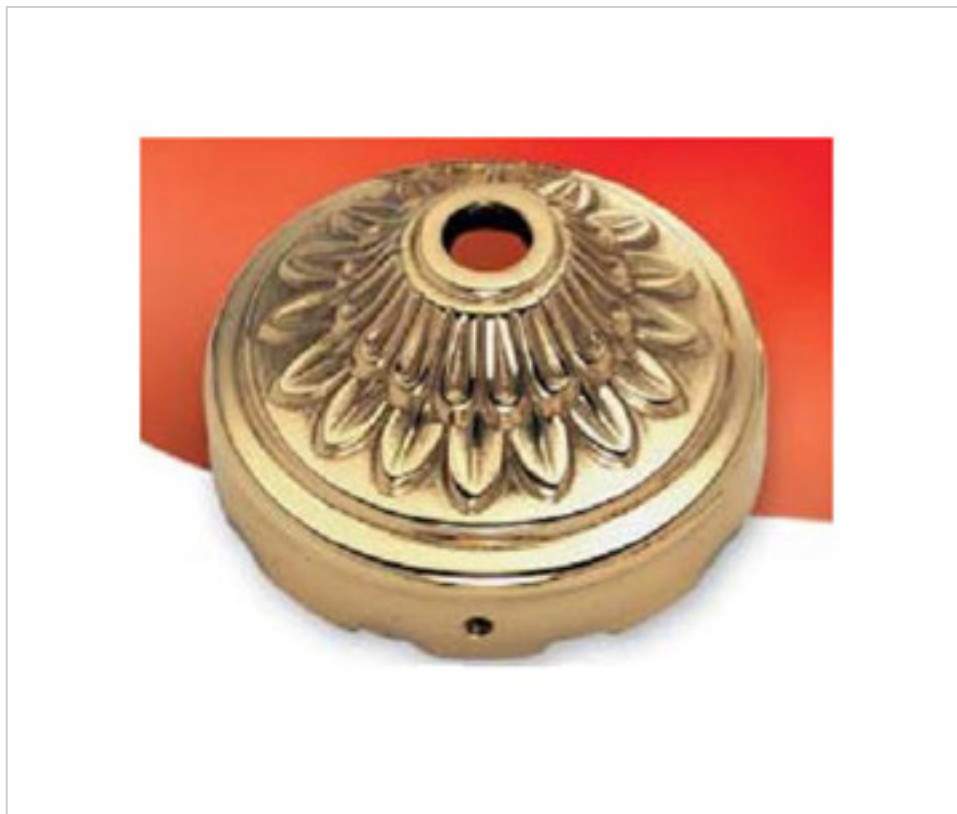

BRASS FOUNDRY > Guidini Foundry > Bobeches Washers

29L0071

Bobèche L-71 Ghidini

August 24th, 2024, 13:15

PRICE

	Lot	P.V.P. excluding VAT
	1	12,60€
	150	11,23€
	300	10,69€

Continued on next page >>

BRASS FOUNDRY > Guidini Foundry > Bobeches Washers

29L0071

Bobèche L-71 Ghidini

TECHNICAL SPECIFICATIONS

Weight: 130 Grams

OTHER FEATURES

High (mm): 40

Diameter (mm): 65