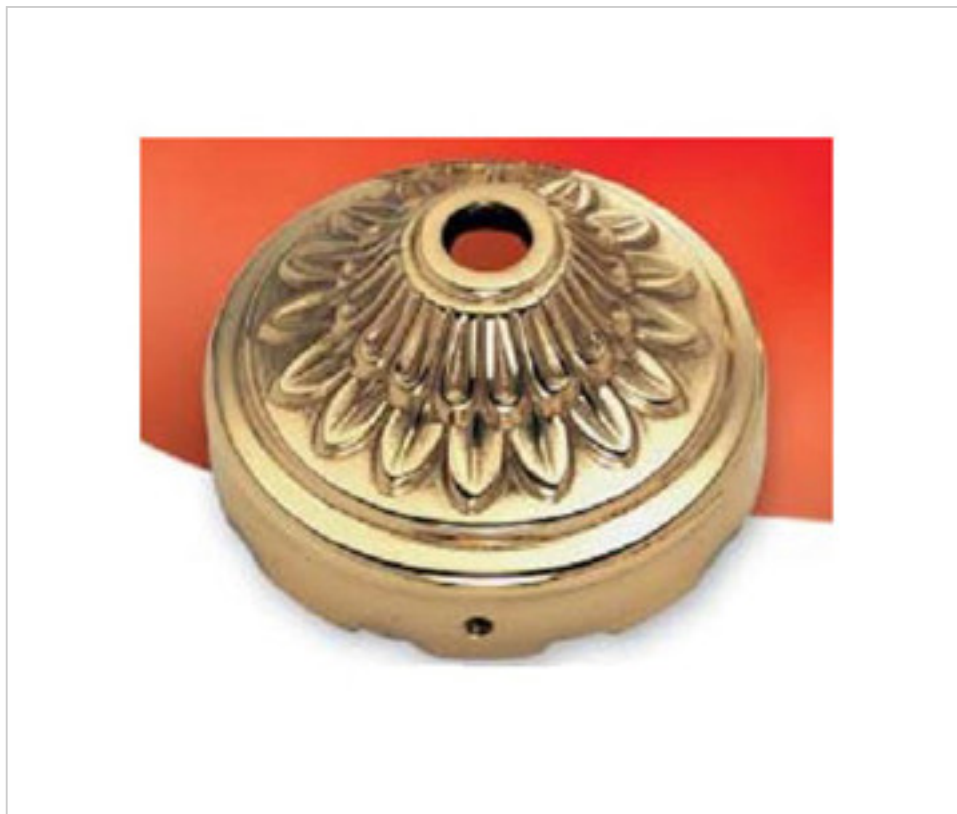

BRASS FOUNDRY > Guidini Foundry > Bobeches Washers

29L0071

Bobèche L-71 Ghidini

April 05th, 2025, 04:07

PRICE

Lot	P.V.P. excluding VAT
1	13,49€
150	12,03€
300	11,44€

Continued on next page >>

BRASS FOUNDRY > Guidini Foundry > Bobeches Washers

29L0071

Bobèche L-71 Ghidini

TECHNICAL SPECIFICATIONS

Weight: 130 Grams

OTHER FEATURES

High (mm): 40

Diameter (mm): 65