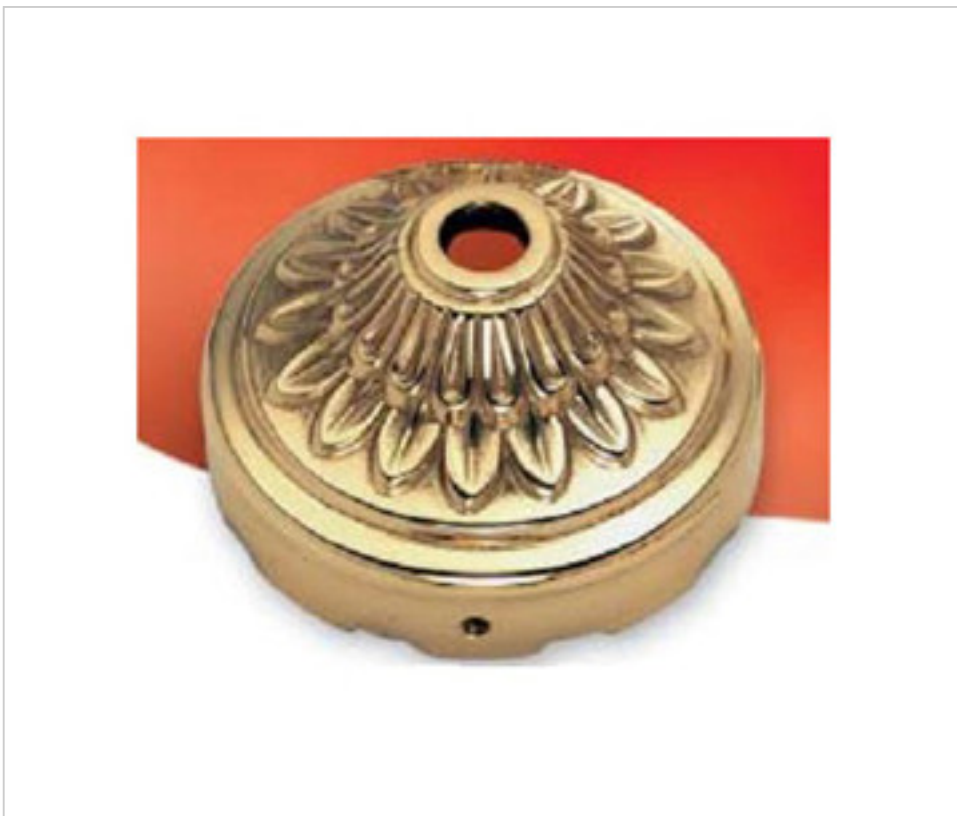

BRASS FOUNDRY > Guidini Foundry > Bobeches Washers

29L0071

Bobèche L-71 Ghidini

November 21st, 2024, 14:27

PRICE

Lot	P.V.P. excluding VAT
1	12,60€
150	11,23€
300	10,69€

Continued on next page >>