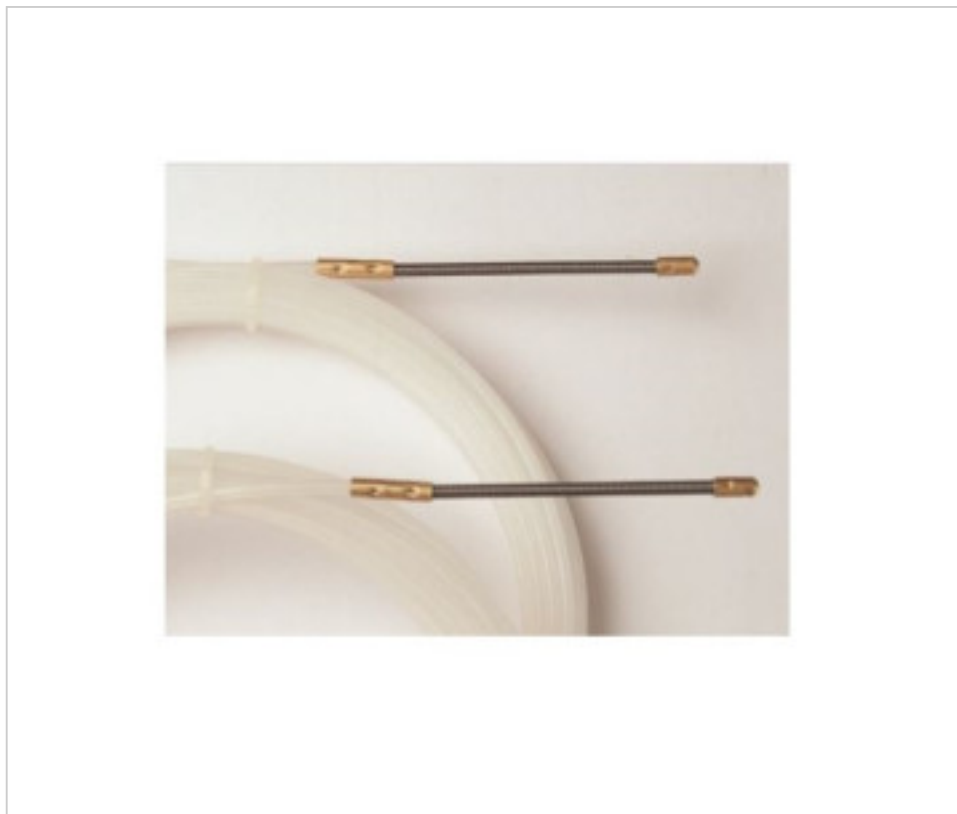

HALOTEC HARDWARE > Halotec Installation Material > Cable Guide  
Fixed cable guide

**SK13003**

**Cable guide 15 meters with fixed brass terminal**

November 23rd, 2024, 09:05

**PRICE**

	Lot	P.V.P. excluding VAT
	1	7,41€
	10	6,73€
	20	6,41€

### Cable guide 15 meters with fixed brass terminal

#### NOTES

---

Made of POLYAMIDE 6.Macizas.Flexible head and LATON FIXED hook terminal.

#### OTHER FEATURES

---

Length (mm): 15000

Diameter (mm): 4