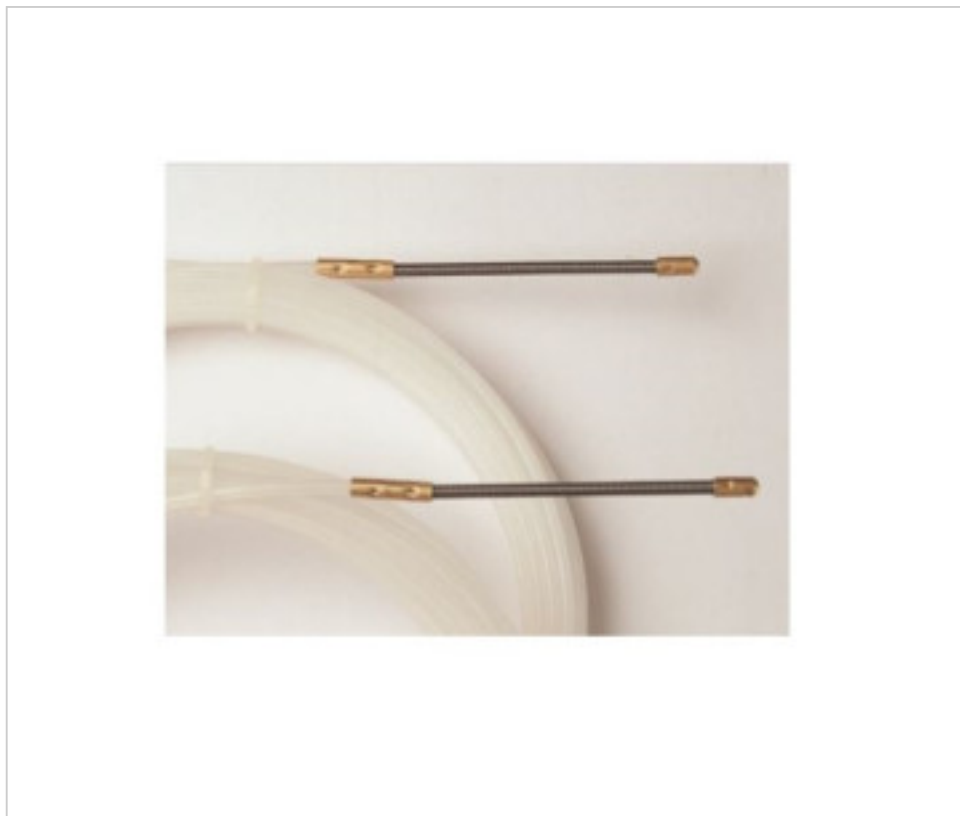

HALOTEC HARDWARE > Halotec Installation Material > Cable Guide  
Fixed cable guide

**SK13005**

**Cable guide 25 meters with fixed brass terminal**

October 02nd, 2024, 03:51

**PRICE**

	Lot	P.V.P. excluding VAT
	1	10,97€
	10	9,98€
	20	9,50€

Continued on next page >>

HALOTEC HARDWARE > Halotec Installation Material > Cable Guide  
Fixed cable guide

**SK13005**

**Cable guide 25 meters with fixed brass terminal**

## **NOTES**

---

Made of POLYAMIDE 6.Macizas.Flexible head and LATON FIXED hook terminal.

## **OTHER FEATURES**

---

Length (mm): 25000

Diameter (mm): 4