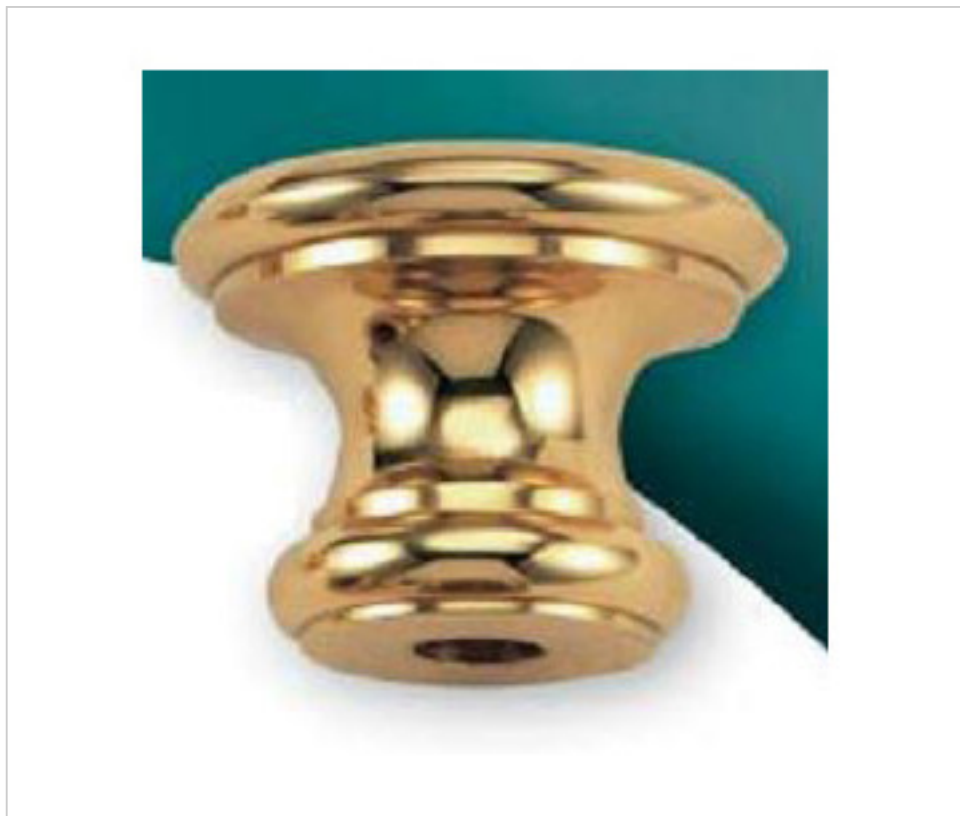

BRASS FOUNDRY > Guidini Foundry > Candleholder  
Candle holder

29M0011

Candle cup M-11 Ghidini

January 07th, 2025, 03:05

**PRICE**

Lot	P.V.P. excluding VAT
1	13,52€
150	12,05€
300	11,51€

Continued on next page >>

BRASS FOUNDRY > Guidini Foundry > Candleholder  
Candle holder

29M0011

Candle cup M-11 Ghidini

## TECHNICAL SPECIFICATIONS

---

Weight: 109 Grams

## OTHER FEATURES

---

High (mm): 36

Diameter (mm): 27