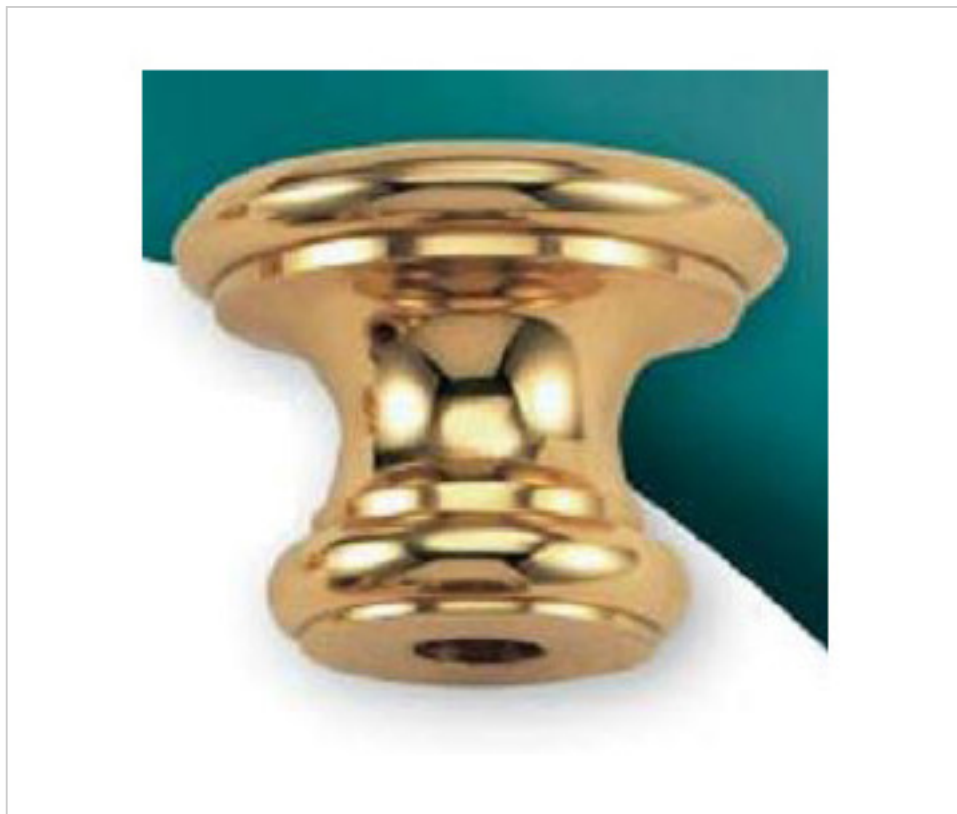

BRASS FOUNDRY > Guidini Foundry > Candleholder
Candle holder

29M0011

Candle cup M-11 Ghidini

December 04th, 2024, 09:06

PRICE

Lot	P.V.P. excluding VAT
1	12,62€
150	11,26€
300	10,74€

Continued on next page >>

BRASS FOUNDRY > Guidini Foundry > Candleholder
Candle holder

29M0011

Candle cup M-11 Ghidini

TECHNICAL SPECIFICATIONS

Weight: 109 Grams

NOTES

Threaded M10x1

OTHER FEATURES

High (mm): 36

Diameter (mm): 27