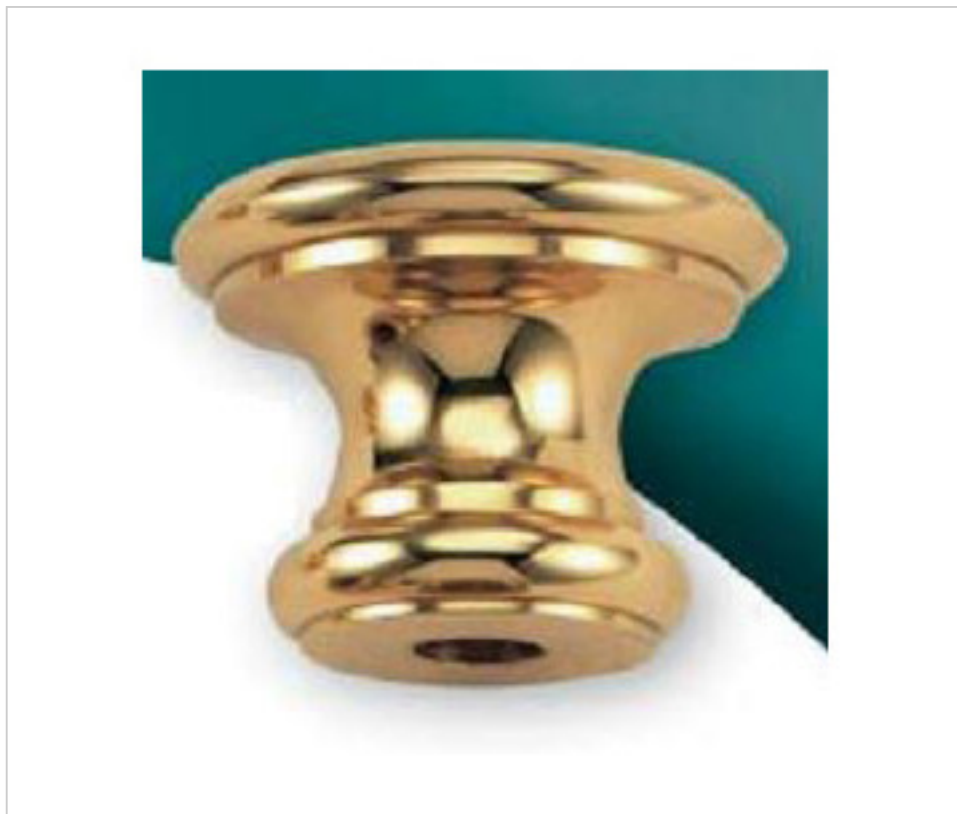

BRASS FOUNDRY > Guidini Foundry > Candleholder
Candle holder

29M0011

Candle cup M-11 Ghidini

March 09th, 2025, 17:11

PRICE

Lot	P.V.P. excluding VAT
1	13,52€
150	12,05€
300	11,51€

Continued on next page >>

BRASS FOUNDRY > Guidini Foundry > Candleholder
Candle holder

29M0011

Candle cup M-11 Ghidini

TECHNICAL SPECIFICATIONS

Weight: 109 Grams

NOTES

Threaded M10x1

OTHER FEATURES

High (mm): 36

Diameter (mm): 27