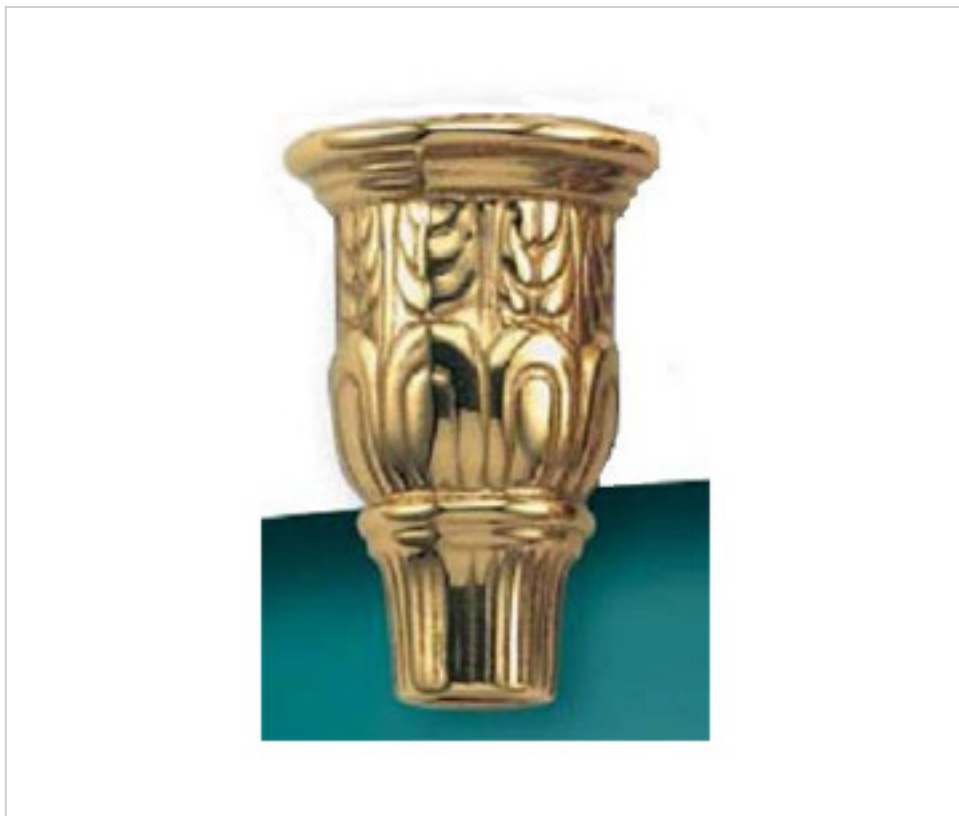

BRASS FOUNDRY > Guidini Foundry > Candleholder
Candle holder

29M0028

Candle cup M-28 Ghidini

December 04th, 2024, 09:14

PRICE

Lot	P.V.P. excluding VAT
1	9,56€
150	8,54€
300	8,15€

Continued on next page >>

BRASS FOUNDRY > Guidini Foundry > Candleholder
Candle holder

29M0028

Candle cup M-28 Ghidini

TECHNICAL SPECIFICATIONS

Weight: 95 Grams

NOTES

Threaded M10x1

OTHER FEATURES

High (mm): 62

Diameter (mm): 42