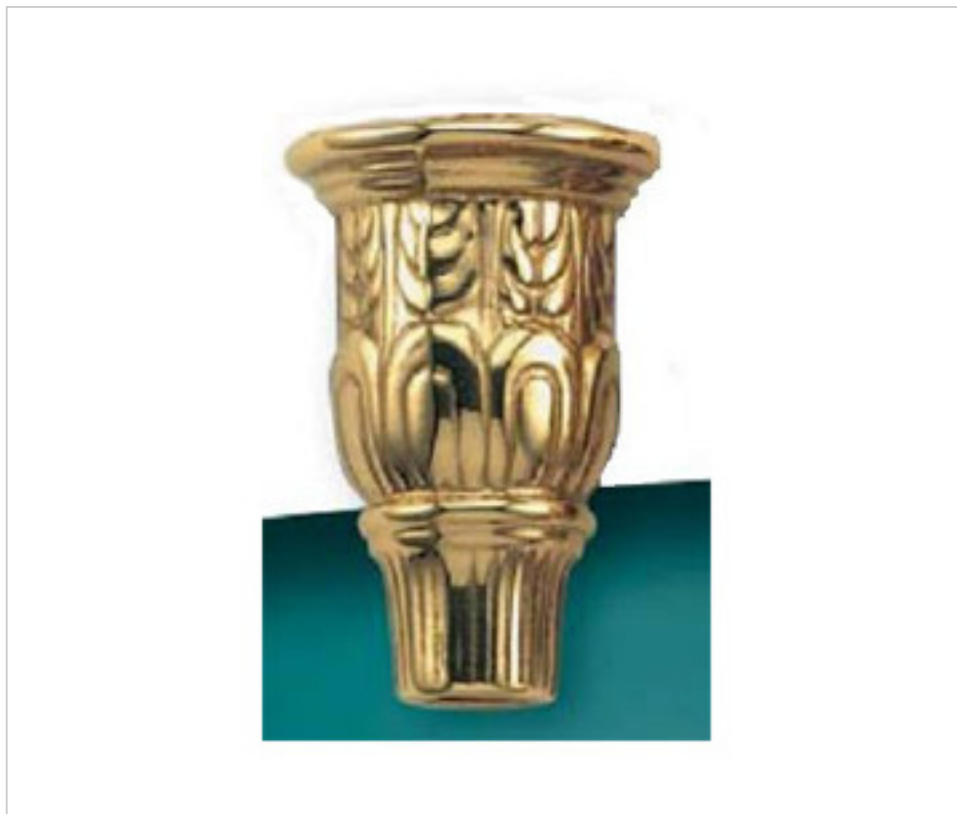

BRASS FOUNDRY > Guidini Foundry > Candleholder
Candle holder

29M0028

Candle cup M-28 Ghidini

March 09th, 2025, 16:53

PRICE

Lot	P.V.P. excluding VAT
1	10,23€
150	9,15€
300	8,72€

Continued on next page >>

BRASS FOUNDRY > Guidini Foundry > Candleholder
Candle holder

29M0028

Candle cup M-28 Ghidini

TECHNICAL SPECIFICATIONS

Weight: 95 Grams

NOTES

Threaded M10x1

OTHER FEATURES

High (mm): 62

Diameter (mm): 42