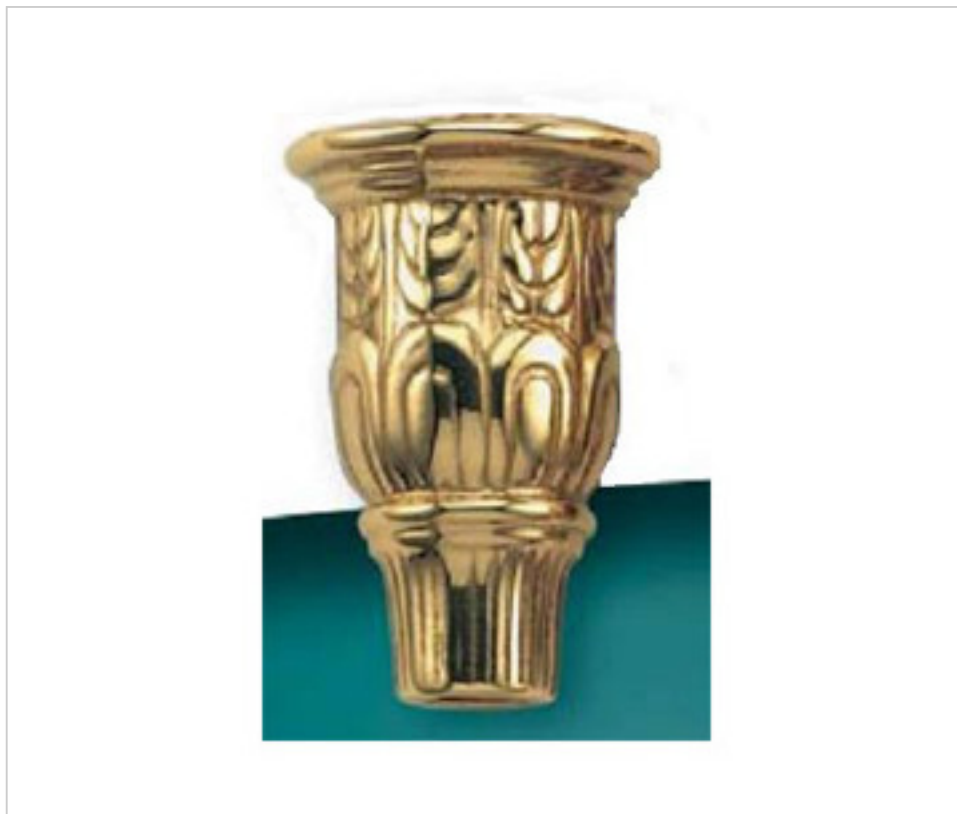

BRASS FOUNDRY > Guidini Foundry > Candleholder
Candle holder

29M0028

Candle cup M-28 Ghidini

January 07th, 2025, 02:37

PRICE

Lot	P.V.P. excluding VAT
1	10,23€
150	9,15€
300	8,72€

Continued on next page >>

BRASS FOUNDRY > Guidini Foundry > Candleholder
Candle holder

29M0028

Candle cup M-28 Ghidini

TECHNICAL SPECIFICATIONS

Weight: 95 Grams

NOTES

Threaded M10x1

OTHER FEATURES

High (mm): 62

Diameter (mm): 42