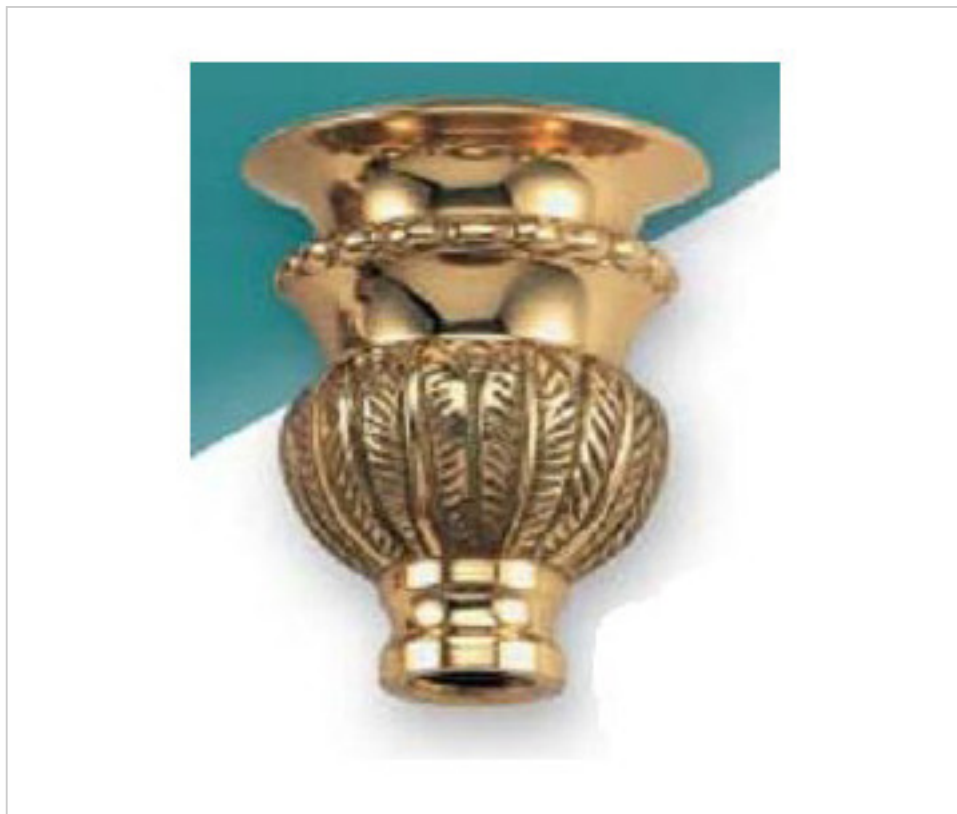

BRASS FOUNDRY > Guidini Foundry > Candleholder
Candle holder

29M0036

Candle cup M-36 Ghidini

December 04th, 2024, 09:15

PRICE

Lot	P.V.P. excluding VAT
1	11,77€
150	10,49€
300	10,01€

Continued on next page >>

BRASS FOUNDRY > Guidini Foundry > Candleholder
Candle holder

29M0036

Candle cup M-36 Ghidini

TECHNICAL SPECIFICATIONS

Weight: 93 Grams

NOTES

Threaded M10x1

OTHER FEATURES

High (mm): 45

Diameter (mm): 39