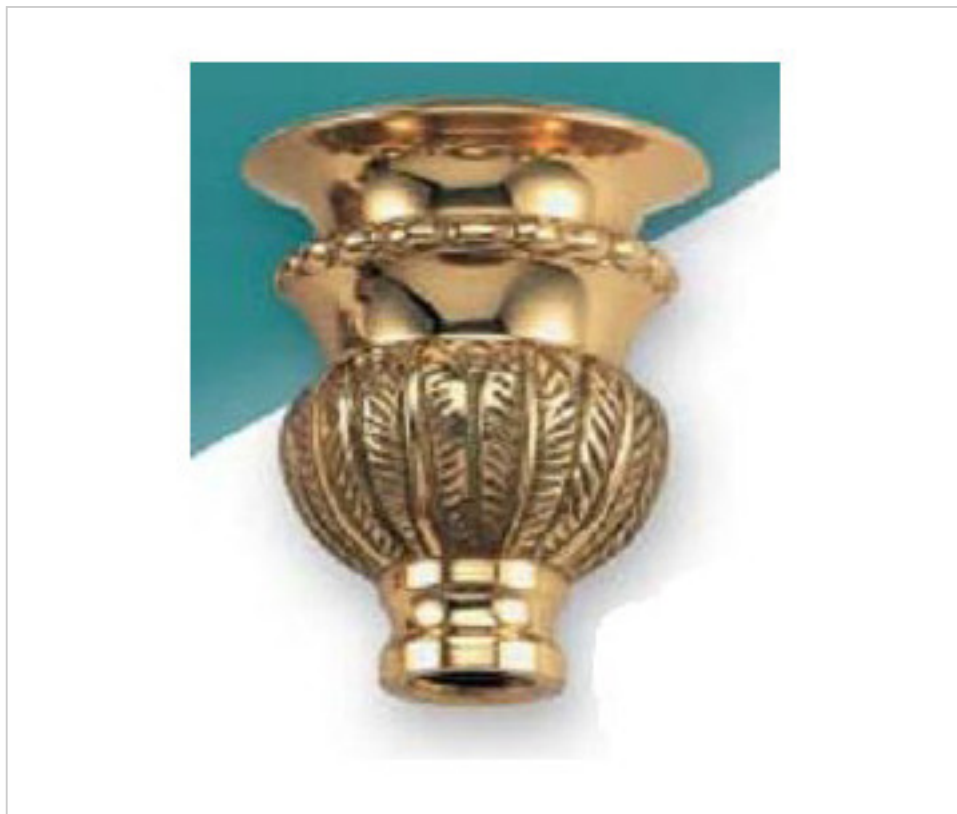

BRASS FOUNDRY > Guidini Foundry > Candleholder  
Candle holder

29M0036

Candle cup M-36 Ghidini

January 07th, 2025, 02:46

**PRICE**

Lot	P.V.P. excluding VAT
1	12,60€
150	11,23€
300	10,73€

Continued on next page >>

BRASS FOUNDRY > Guidini Foundry > Candleholder  
Candle holder

29M0036

Candle cup M-36 Ghidini

## OTHER FEATURES

---

High (mm): 45

Diameter (mm): 39