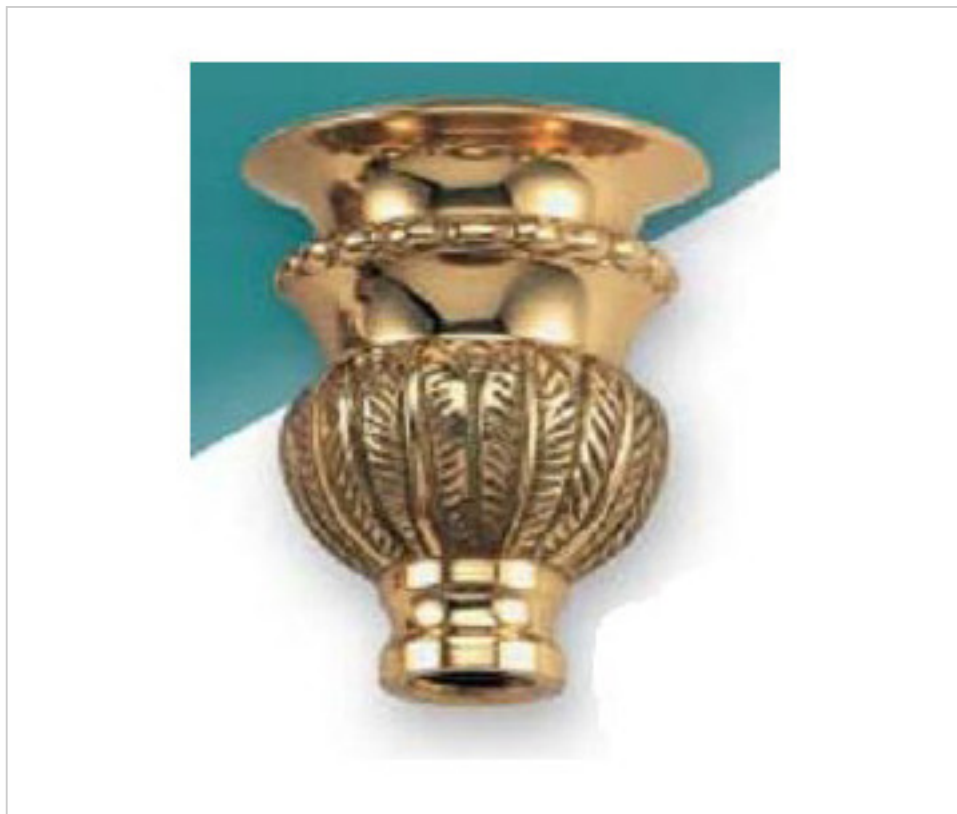

BRASS FOUNDRY > Guidini Foundry > Candleholder  
Candle holder

29M0036

Candle cup M-36 Ghidini

November 04th, 2024, 20:18

**PRICE**

Lot	P.V.P. excluding VAT
1	11,77€
150	10,49€
300	10,01€

Continued on next page >>

BRASS FOUNDRY > Guidini Foundry > Candleholder  
Candle holder

29M0036

Candle cup M-36 Ghidini

## OTHER FEATURES

---

High (mm): 45

Diameter (mm): 39