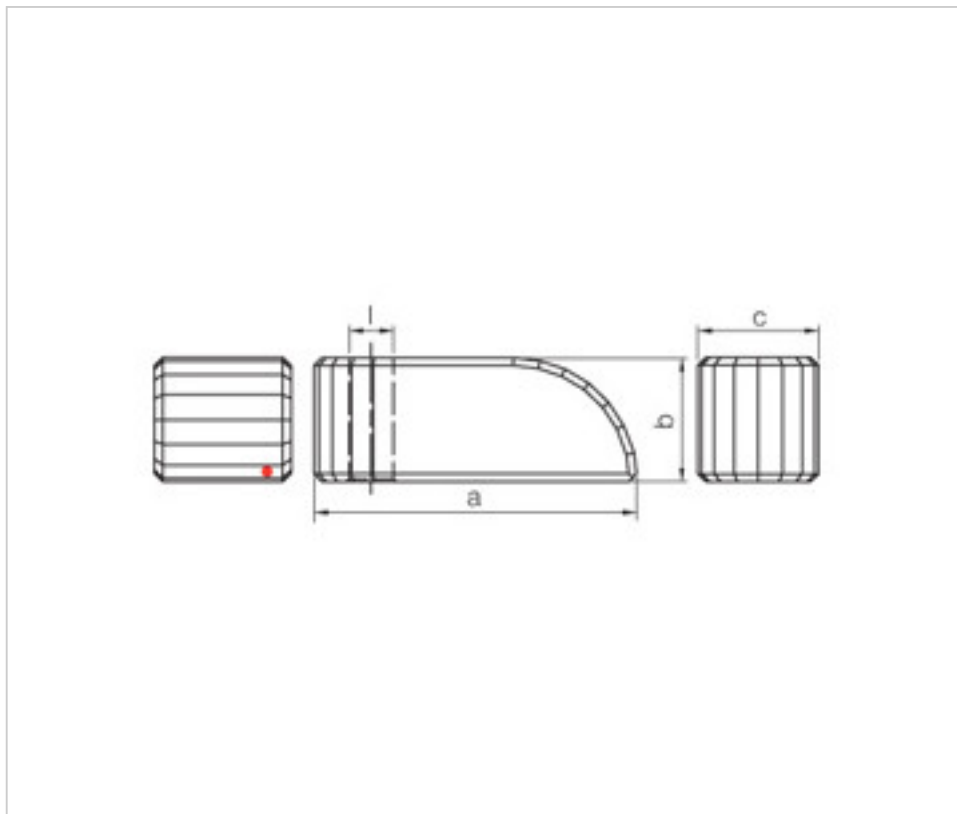

SWAROVSKI CRYSTAL > Strass Swarovski Crystal > Strass Knots and Handles
Strass Handles

113798606

Cascade swarovski handle 8988/000 / 006 60mm Crystal

March 04th, 2025, 06:43

PRICE

	Lot	P.V.P. excluding VAT
	1	44,74€
	15	35,79€
	45	31,12€

Continued on next page >>

SWAROVSKI CRYSTAL > Strass Swarovski Crystal > Strass Knots and Handles
Strass Handles

113798606

Cascade swarovski handle 8988/000 / 006 60mm Crystal

TECHNICAL SPECIFICATIONS

Weight: 76 Grams

Packging: Box 45 Units

NOTES

Measurements:A=60mm; B=23mm(+/- 0.3mm); C=21mm.central hole diameter 8.8mm(0.6mm +/-)

OTHER FEATURES

Length (mm): 60

Width (mm): 21

High (mm): 23

DOCUMENTS

 [Cascade swarovski handle 8988/000 / 006 60mm Crystal](#)