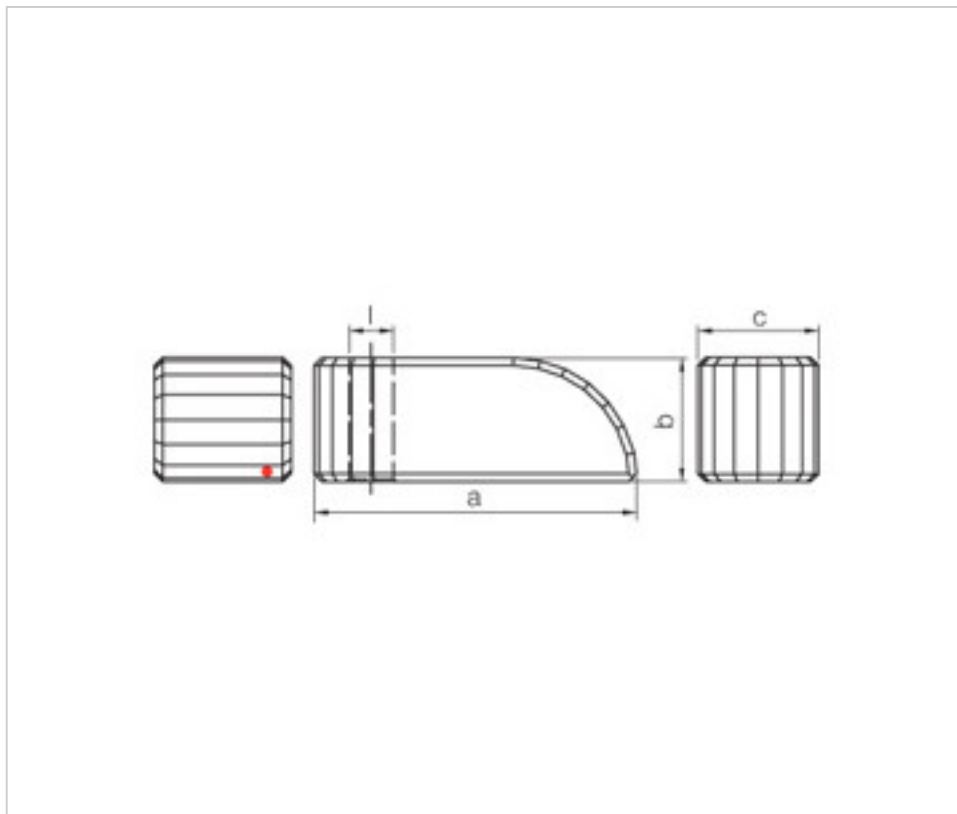

SWAROVSKI CRYSTAL > Strass Swarovski Crystal > Strass Knots and Handles
Strass Handles

113798606

Cascade swarovski handle 8988/000 / 006 60mm Crystal

February 01st, 2025, 20:48

PRICE

	Lot	P.V.P. excluding VAT
	1	44,74€
	15	35,79€
	45	31,12€

Continued on next page >>

SWAROVSKI CRYSTAL > Strass Swarovski Crystal > Strass Knots and Handles
Strass Handles

113798606

Cascade swarovski handle 8988/000 / 006 60mm Crystal

TECHNICAL SPECIFICATIONS

Weight: 76 Grams

Packging: Box 45 Units

NOTES

Measurements:A=60mm; B=23mm(+/- 0.3mm); C=21mm.central hole diameter 8.8mm(0.6mm +/-)

OTHER FEATURES

Length (mm): 60

Width (mm): 21

High (mm): 23

DOCUMENTS

 [Cascade swarovski handle 8988/000 / 006 60mm Crystal](#)