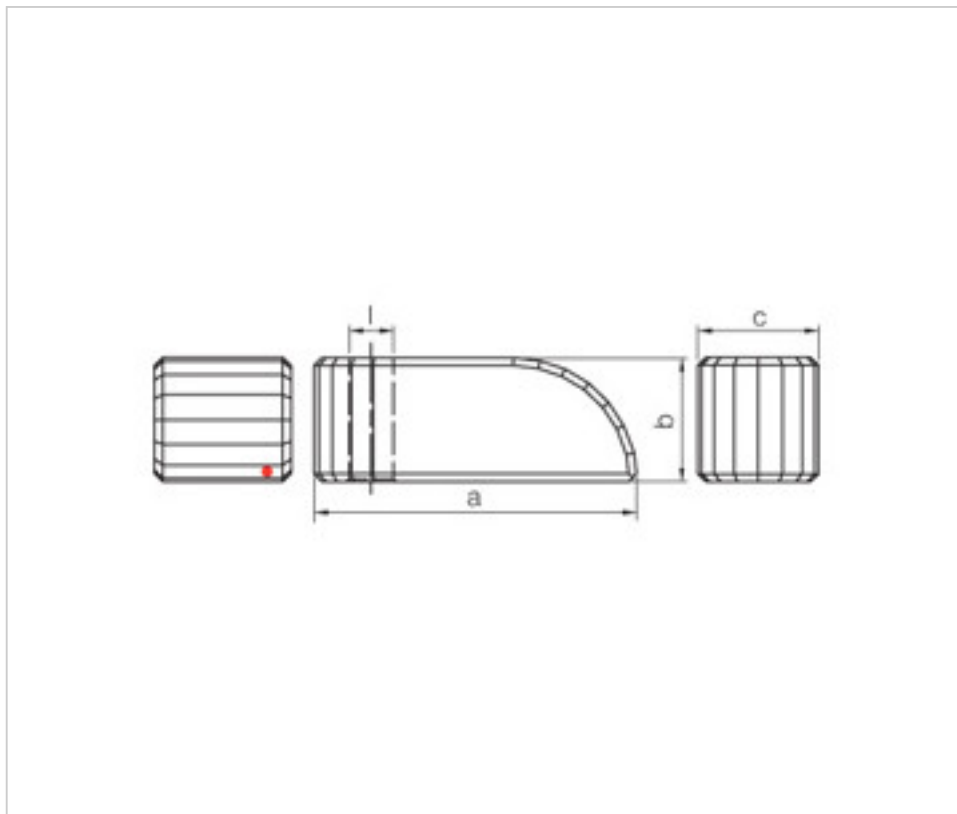

SWAROVSKI CRYSTAL > Strass Swarovski Crystal > Strass Knots and Handles  
Strass Handles

113798606

Cascade swarovski handle 8988/000 / 006 60mm Crystal

April 05th, 2025, 05:16

**PRICE**

	Lot	P.V.P. excluding VAT
	1	44,74€
	15	35,79€
	45	31,12€

Continued on next page >>

SWAROVSKI CRYSTAL > Strass Swarovski Crystal > Strass Knots and Handles  
Strass Handles

113798606

**Cascade swarovski handle 8988/000 / 006 60mm Crystal**

## NOTES

---

Measurements:A=60mm; B=23mm(+/- 0.3mm); C=21mm.central hole diameter 8.8mm(0.6mm +/-)

## OTHER FEATURES

---

Length (mm): 60

Width (mm): 21

High (mm): 23