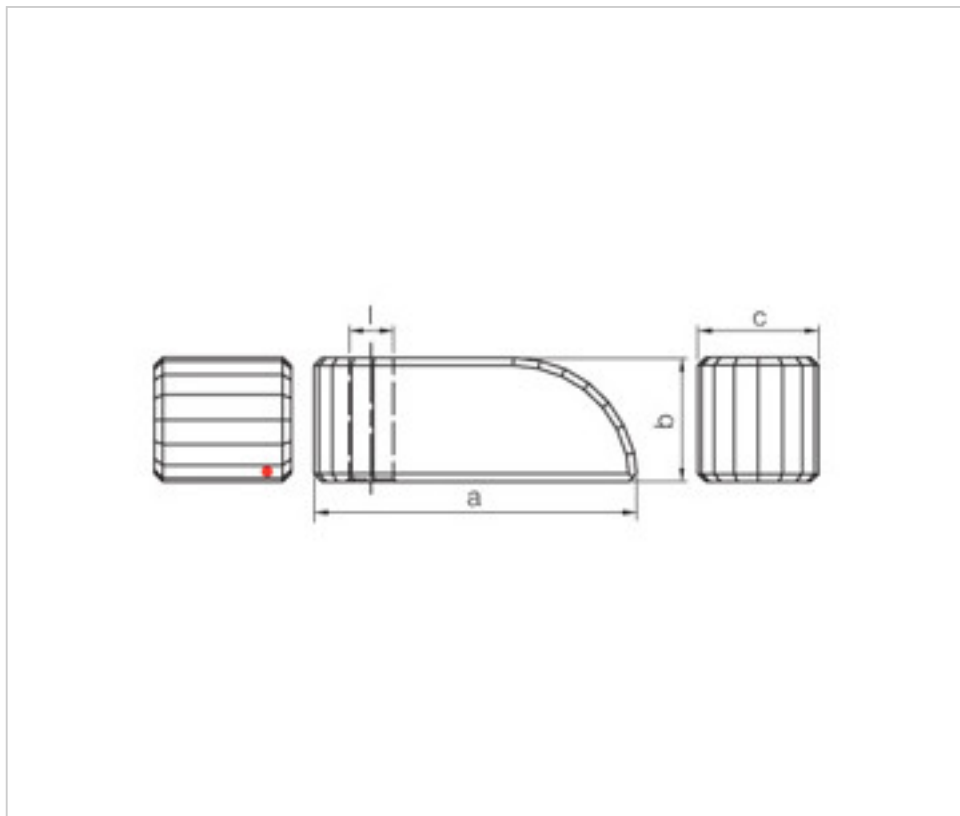

SWAROVSKI CRYSTAL > Strass Swarovski Crystal > Strass Knots and Handles  
Strass Handles

113798606

**Cascade swarovski handle 8988/000 / 006 60mm Crystal**

November 23rd, 2024, 10:29

**PRICE**

	Lot	P.V.P. excluding VAT
	1	44,74€
	15	35,79€
	45	31,12€

Continued on next page >>

SWAROVSKI CRYSTAL > Strass Swarovski Crystal > Strass Knots and Handles  
Strass Handles

113798606

**Cascade swarovski handle 8988/000 / 006 60mm Crystal**

## NOTES

---

Measurements:A=60mm; B=23mm(+/- 0.3mm); C=21mm.central hole diameter 8.8mm(0.6mm +/-)

## OTHER FEATURES

---

Length (mm): 60

Width (mm): 21

High (mm): 23