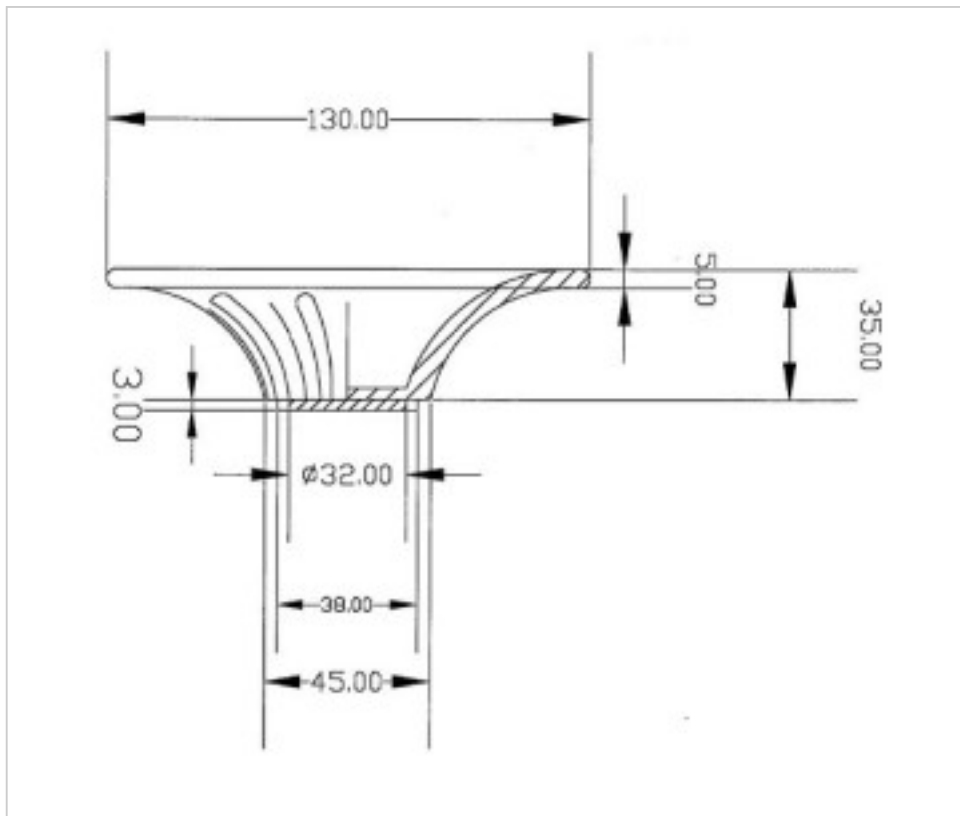

CRYSTAL FOR LAMPS > Columns And Bobeches > Lead Crystal Columns And Bobeches
Special Production

3899262

Center cover 5726/2 13cm-JV 450 lead crystal

November 03rd, 2024, 13:43

DESCRIPTION

Blown and hand-cut lead Crystal

PRICE

	Lot	P.V.P. excluding VAT
	1	24,18€
	6	19,33€
	12	18,41€

Continued on next page >>

CRYSTAL FOR LAMPS > Columns And Bobeches > Lead Crystal Columns And Bobeches
Special Production

3899262

Center cover 5726/2 13cm-JV 450 lead crystal

TECHNICAL SPECIFICATIONS

Weight: 339 Grams

NOTES

Lead Crystal

OTHER FEATURES

High (mm): 35

Diameter (mm): 130

Colour: Transparent

DOCUMENTS

 [Center cover 5726/2 13cm-JV 450 lead crystal](#)