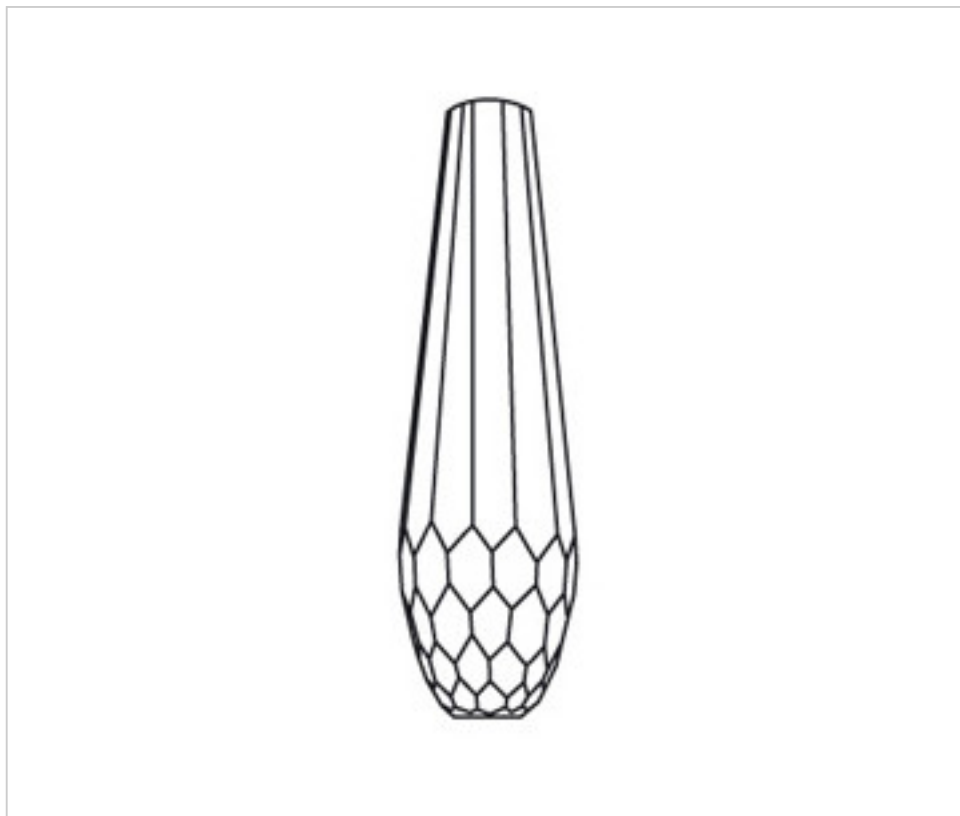

CRYSTAL FOR LAMPS > Columns And Bobeches > Crystal Columns And Bobeches
Kubic Series

G64200Z

Center part 52010

August 24th, 2024, 14:42

PRICE

| Lot | P.V.P. excluding VAT |
|-----|----------------------|
| 1 | 64,74€ |
| 10 | 58,84€ |
| 20 | 56,08€ |

Continued on next page >>

G64200Z

Center part 52010

TECHNICAL SPECIFICATIONS

Weight: 1.56 Kilograms

OTHER FEATURES

Width (mm): 70

High (mm): 250

Diameter (mm): 70

Colour: Transparent

Central Hole (mm): 12

DOCUMENTS

 [Center part 52010](#)