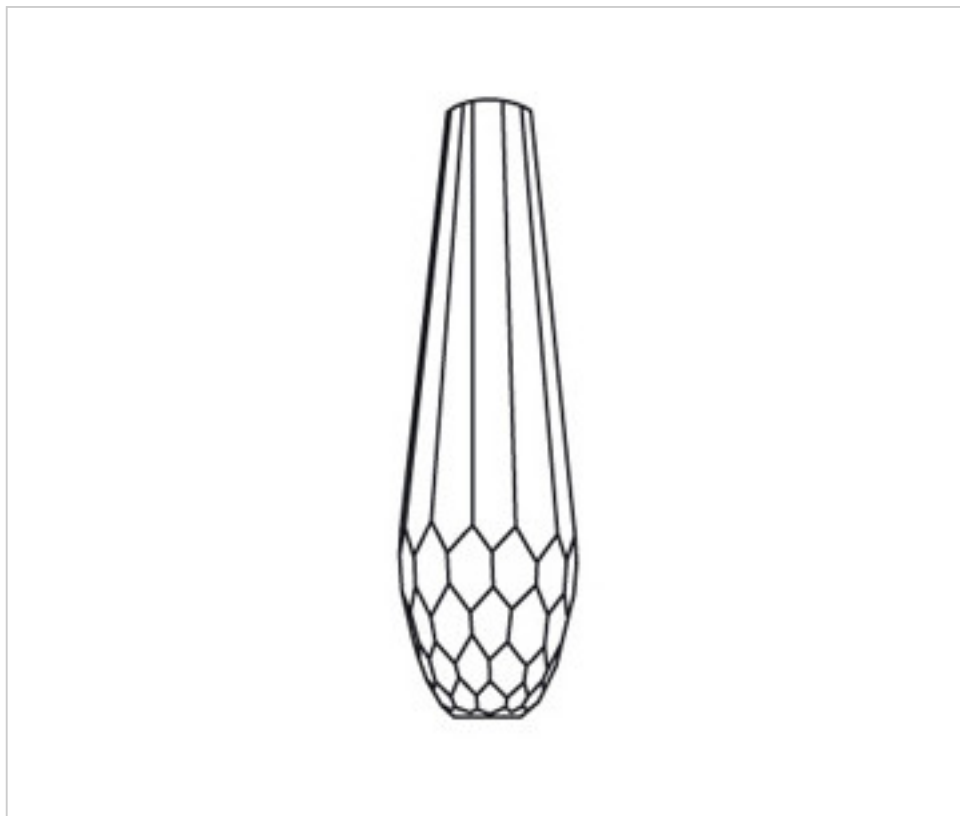

CRYSTAL FOR LAMPS > Columns And Bobeches > Crystal Columns And Bobeches
Kubic Series

G64200A

Center part 52010 amber

August 24th, 2024, 15:00

PRICE

	Lot	P.V.P. excluding VAT
	1	64,70€
	10	58,83€
	20	57,11€

Continued on next page >>

G64200A

Center part 52010 amber

OTHER FEATURES

Width (mm): 70

Diameter (mm): 70

Central Hole (mm): 12

High (mm): 250

Colour: Amber

DOCUMENTS

 [Center part 52010 amber](#)