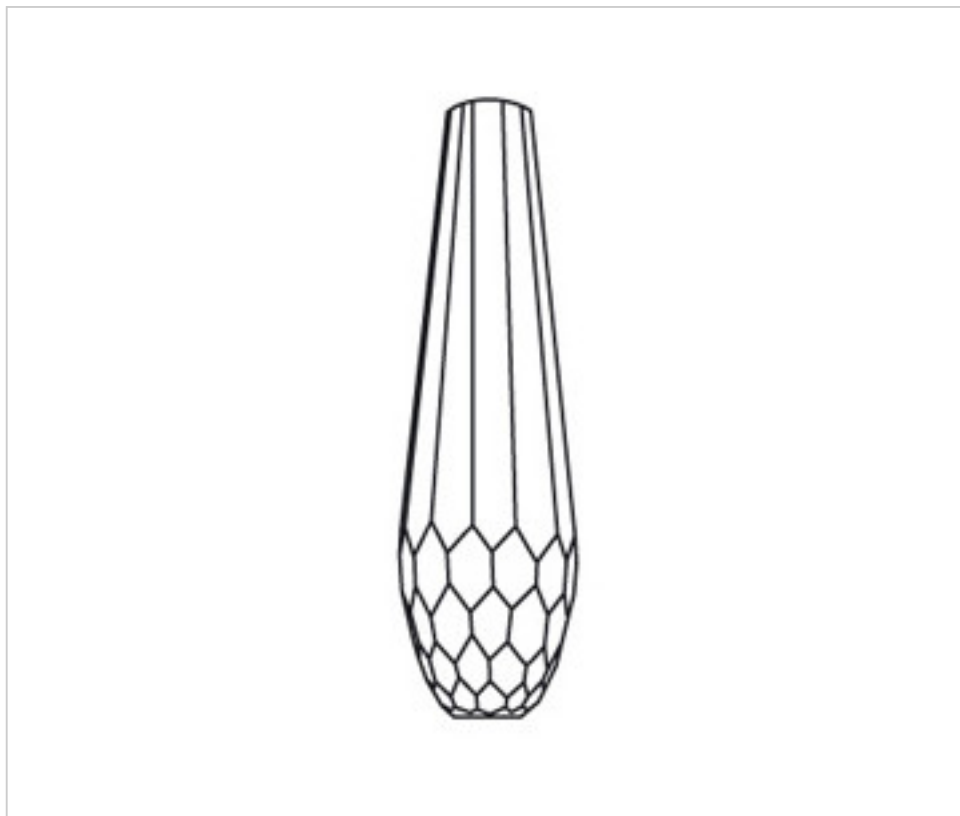

CRYSTAL FOR LAMPS > Columns And Bobeches > Crystal Columns And Bobeches  
Kubic Series

**G64200A**

**Center part 52010 amber**

April 03rd, 2025, 23:49

**PRICE**

	Lot	P.V.P. excluding VAT
	1	64,70€
	10	58,83€
	20	57,11€

Continued on next page >>

**G64200A**

**Center part 52010 amber**

## **OTHER FEATURES**

---

Width (mm): 70

Diameter (mm): 70

Central Hole (mm): 12

High (mm): 250

Colour: Amber