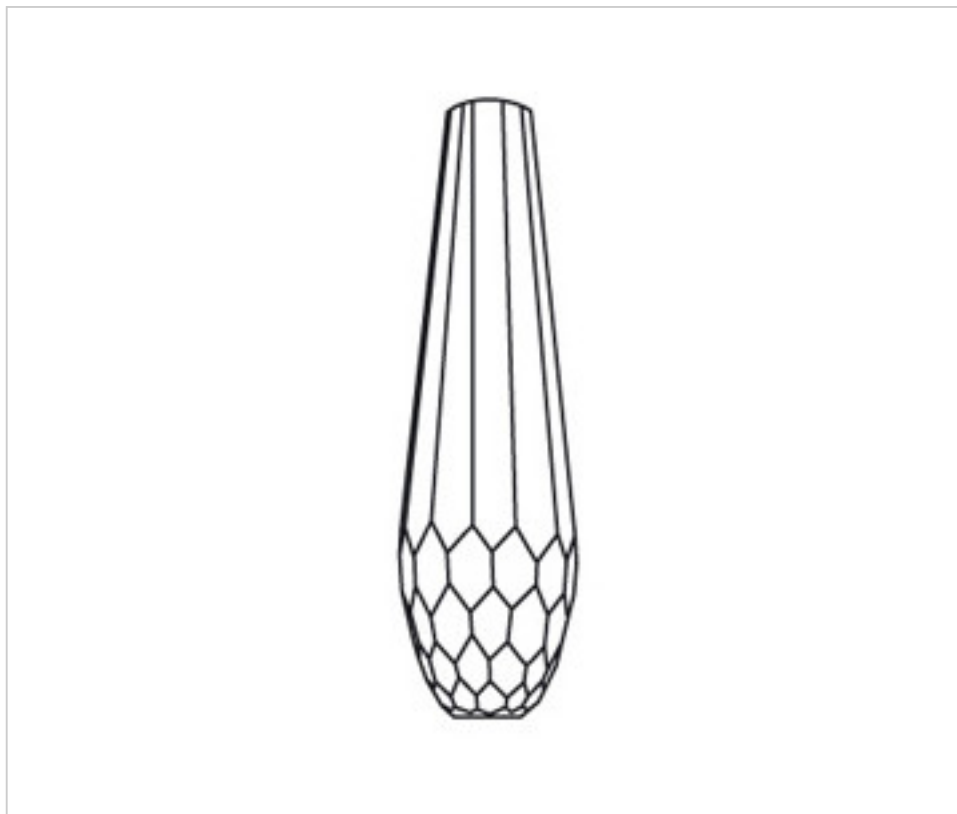

CRYSTAL FOR LAMPS > Columns And Bobeches > Crystal Columns And Bobeches
Kubic Series

G64200A

Center part 52010 amber

February 01st, 2025, 19:39

PRICE

	Lot	P.V.P. excluding VAT
	1	64,70€
	10	58,83€
	20	57,11€

Continued on next page >>

G64200A

Center part 52010 amber

OTHER FEATURES

Width (mm): 70

Diameter (mm): 70

Central Hole (mm): 12

High (mm): 250

Colour: Amber

DOCUMENTS

 [Center part 52010 amber](#)