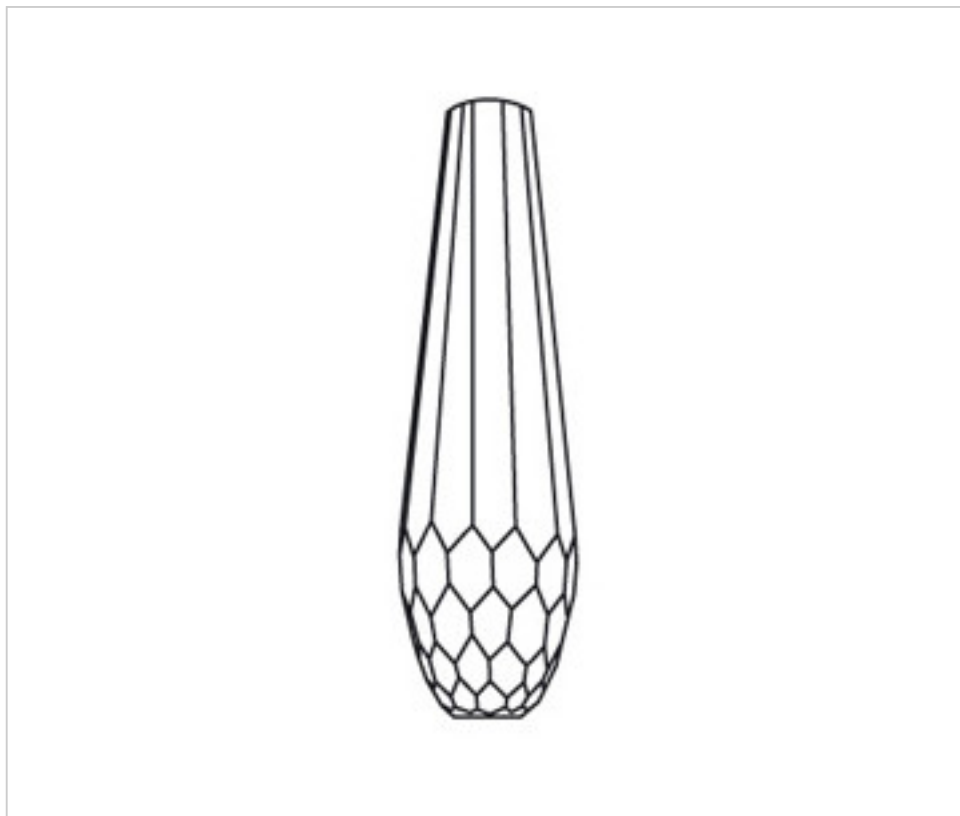

CRYSTAL FOR LAMPS > Columns And Bobeches > Crystal Columns And Bobeches
Kubic Series

G64200B

Center part 52010 blue

February 01st, 2025, 20:11

PRICE

Lot	P.V.P. excluding VAT
1	64,70€
10	58,83€
20	57,11€

Continued on next page >>

G64200B

Center part 52010 blue

TECHNICAL SPECIFICATIONS

Weight: 1.68 Kilograms

OTHER FEATURES

Width (mm): 70

High (mm): 250

Diameter (mm): 70

Colour: Blue

Central Hole (mm): 12

DOCUMENTS

 [Center part 52010 blue](#)