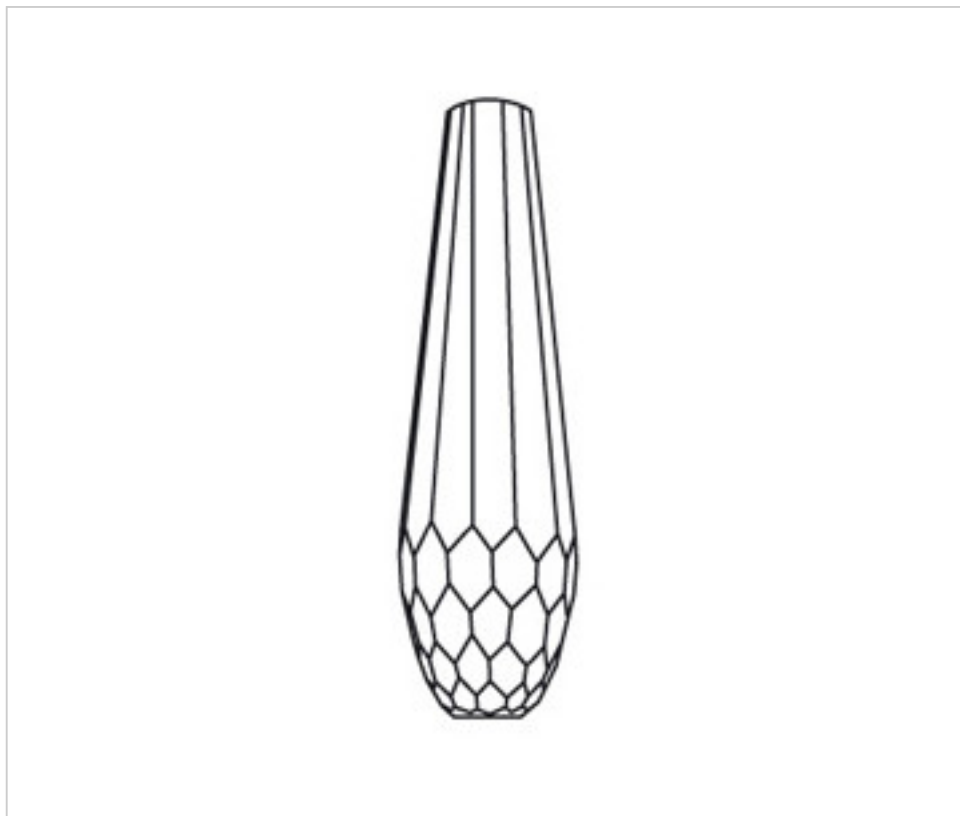

CRYSTAL FOR LAMPS > Columns And Bobeches > Crystal Columns And Bobeches
Kubic Series

G64200P

Center part 52010 pink

April 05th, 2025, 01:56

PRICE

Lot	P.V.P. excluding VAT
1	64,70€
10	58,83€
20	57,11€

Continued on next page >>

G64200P

Center part 52010 pink

TECHNICAL SPECIFICATIONS

Weight: 1.48 Kilograms

OTHER FEATURES

Width (mm): 70

High (mm): 250

Diameter (mm): 70

Colour: Rose

Central Hole (mm): 12

DOCUMENTS

 [Center part 52010 pink](#)