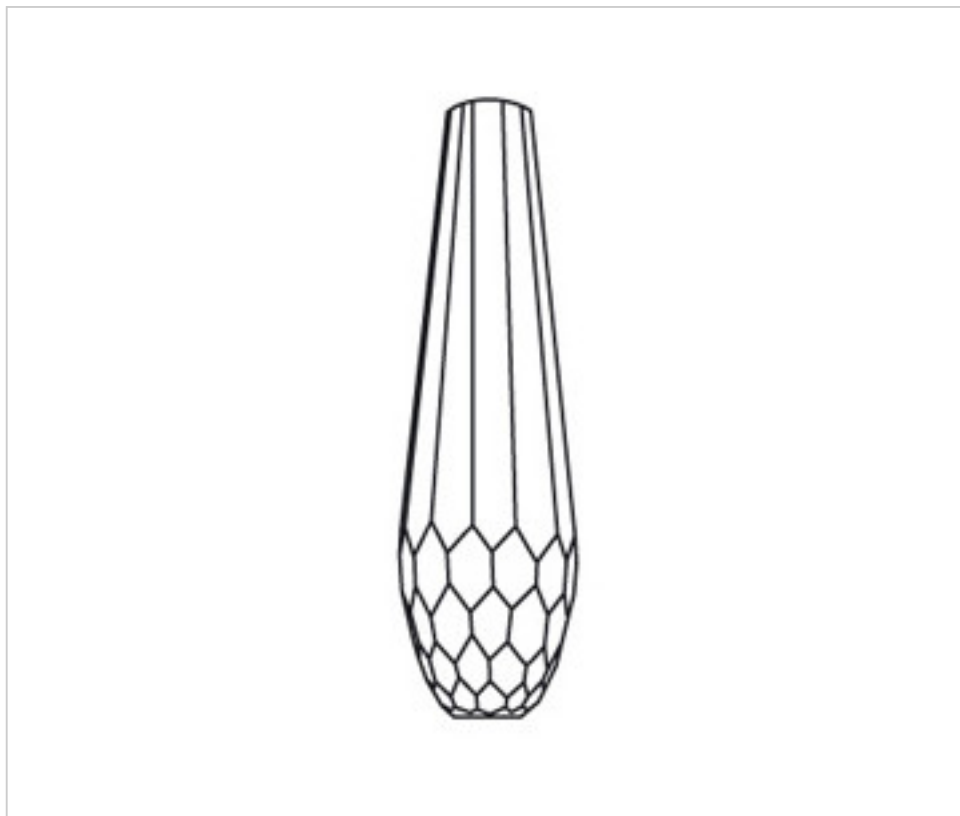

CRYSTAL FOR LAMPS > Columns And Bobeches > Crystal Columns And Bobeches
Kubic Series

G64200P

Center part 52010 pink

January 22nd, 2025, 00:56

PRICE

	Lot	P.V.P. excluding VAT
	1	64,70€
	10	58,83€
	20	57,11€

Continued on next page >>

G64200P

Center part 52010 pink

TECHNICAL SPECIFICATIONS

Weight: 1.48 Kilograms

OTHER FEATURES

Width (mm): 70

High (mm): 250

Diameter (mm): 70

Colour: Rose

Central Hole (mm): 12

DOCUMENTS

 [Center part 52010 pink](#)