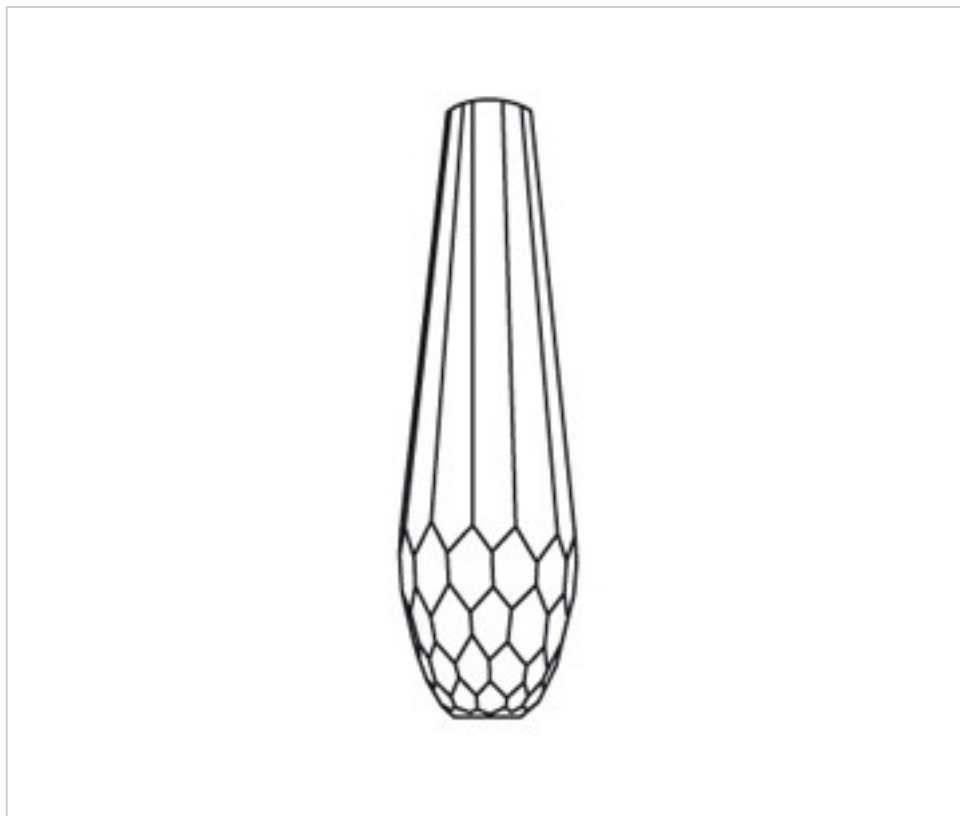

CRYSTAL FOR LAMPS > Columns And Bobeches > Crystal Columns And Bobeches  
Kubic Series

**G64200P**

**Center part 52010 pink**

January 31st, 2025, 07:04

**PRICE**

Lot	P.V.P. excluding VAT
1	64,70€
10	58,83€
20	57,11€

Continued on next page >>

G64200P

Center part 52010 pink

## TECHNICAL SPECIFICATIONS

---

Weight: 1.48 Kilograms

## OTHER FEATURES

---

Width (mm): 70

High (mm): 250

Diameter (mm): 70

Colour: Rose

Central Hole (mm): 12