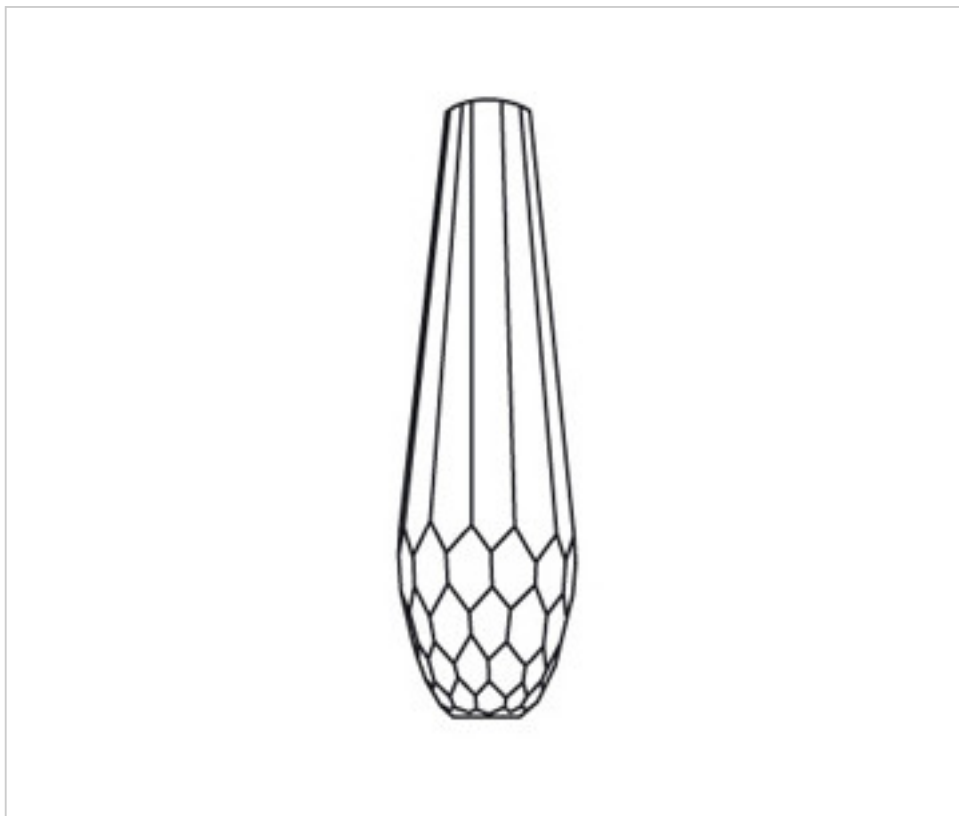

CRYSTAL FOR LAMPS > Columns And Bobeches > Crystal Columns And Bobeches
Kubic Series

G64200P

Center part 52010 pink

December 22nd, 2024, 04:27

PRICE

Lot	P.V.P. excluding VAT
1	64,70€
10	58,83€
20	57,11€

Continued on next page >>

G64200P

Center part 52010 pink

TECHNICAL SPECIFICATIONS

Weight: 1.48 Kilograms

OTHER FEATURES

Width (mm): 70

High (mm): 250

Diameter (mm): 70

Colour: Rose

Central Hole (mm): 12

DOCUMENTS

 [Center part 52010 pink](#)