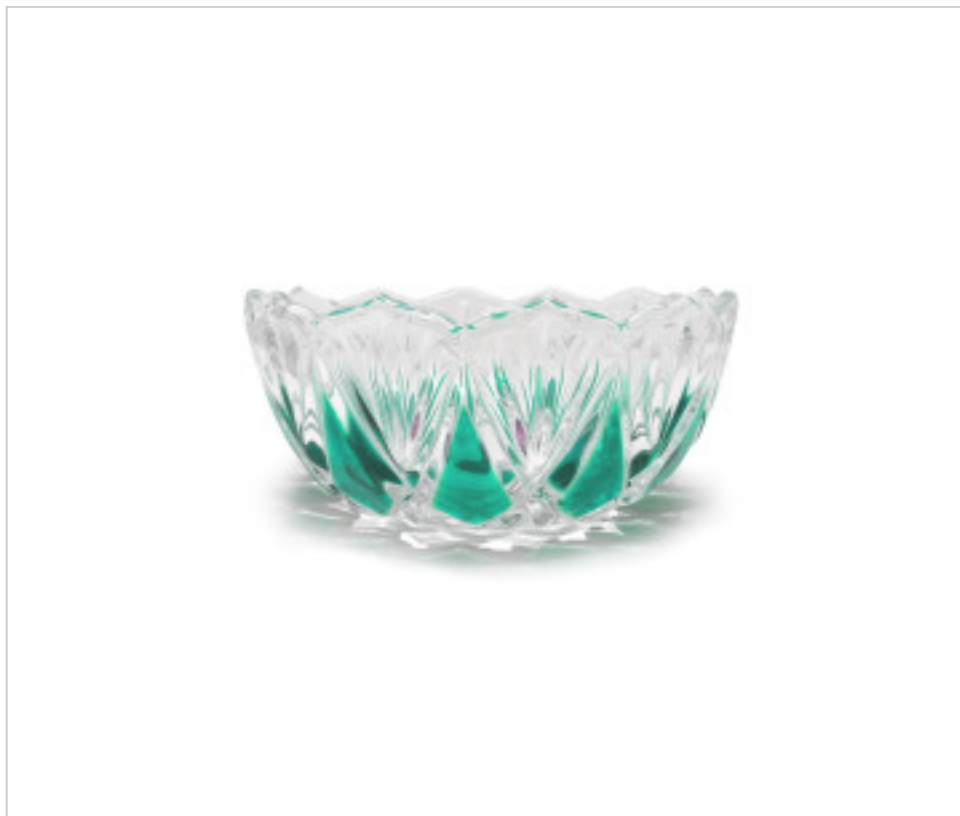

CRYSTAL FOR LAMPS > Columns And Bobeches > Crystal Columns And Bobeches  
Color Series

205421T

Center part 5421 without hole Green

February 22nd, 2025, 21:20

## DESCRIPTION

Bowl without center hole

## OTHER FEATURES

---

High (mm): 90

Diameter (mm): 210

Colour: Green