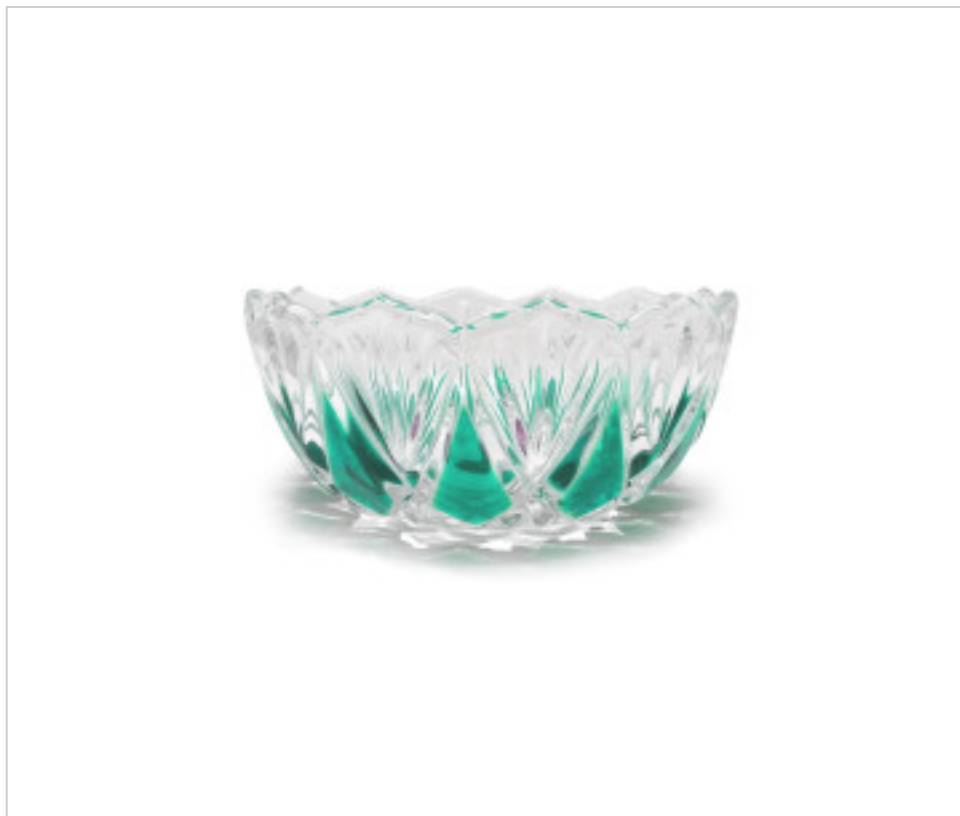

CRYSTAL FOR LAMPS > Columns And Bobeches > Crystal Columns And Bobeches  
Color Series

205421T

Center part 5421 without hole Green

April 05th, 2025, 12:36

**DESCRIPTION**

Bowl without center hole

**PRICE**

	Lot	P.V.P. excluding VAT
	1	17,34€
	10	15,08€
	30	14,38€

Continued on next page >>

205421T

Center part 5421 without hole Green

## OTHER FEATURES

---

High (mm): 90

Diameter (mm): 210

Colour: Green