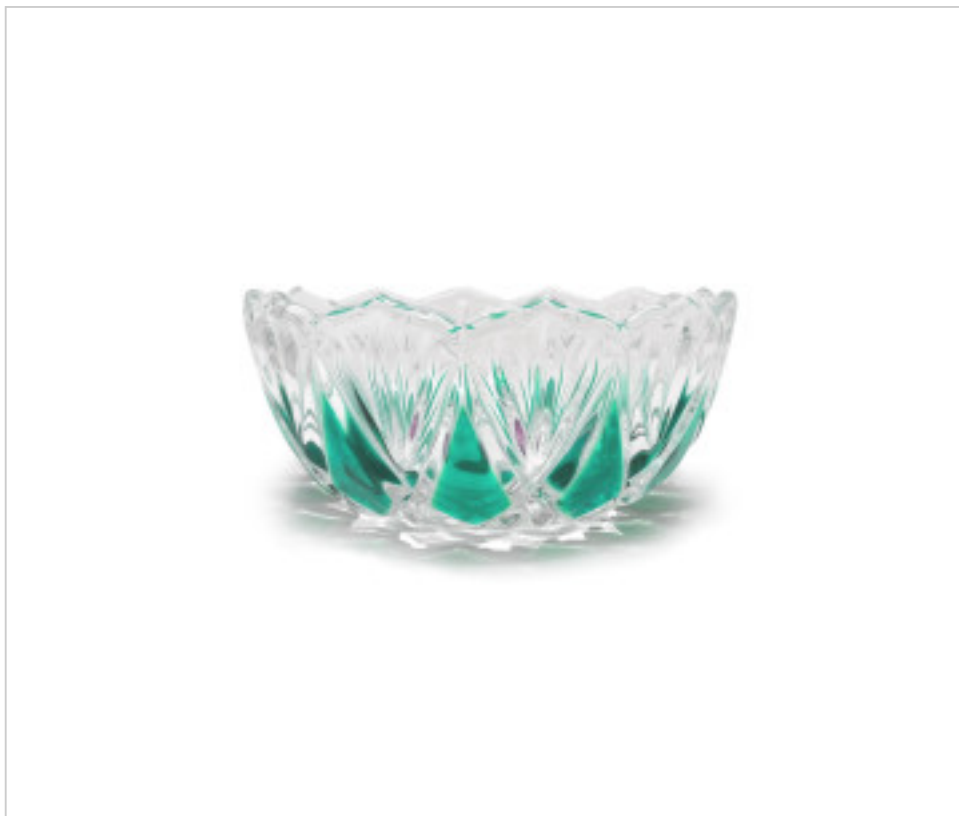

CRYSTAL FOR LAMPS > Columns And Bobeches > Crystal Columns And Bobeches  
Color Series

205421T

Center part 5421 without hole Green

December 22nd, 2024, 10:12

**DESCRIPTION**

Bowl without center hole

**PRICE**

	Lot	P.V.P. excluding VAT
	1	17,34€
	10	15,08€
	30	14,38€

Continued on next page >>

205421T

Center part 5421 without hole Green

## OTHER FEATURES

---

High (mm): 90

Diameter (mm): 210

Colour: Green