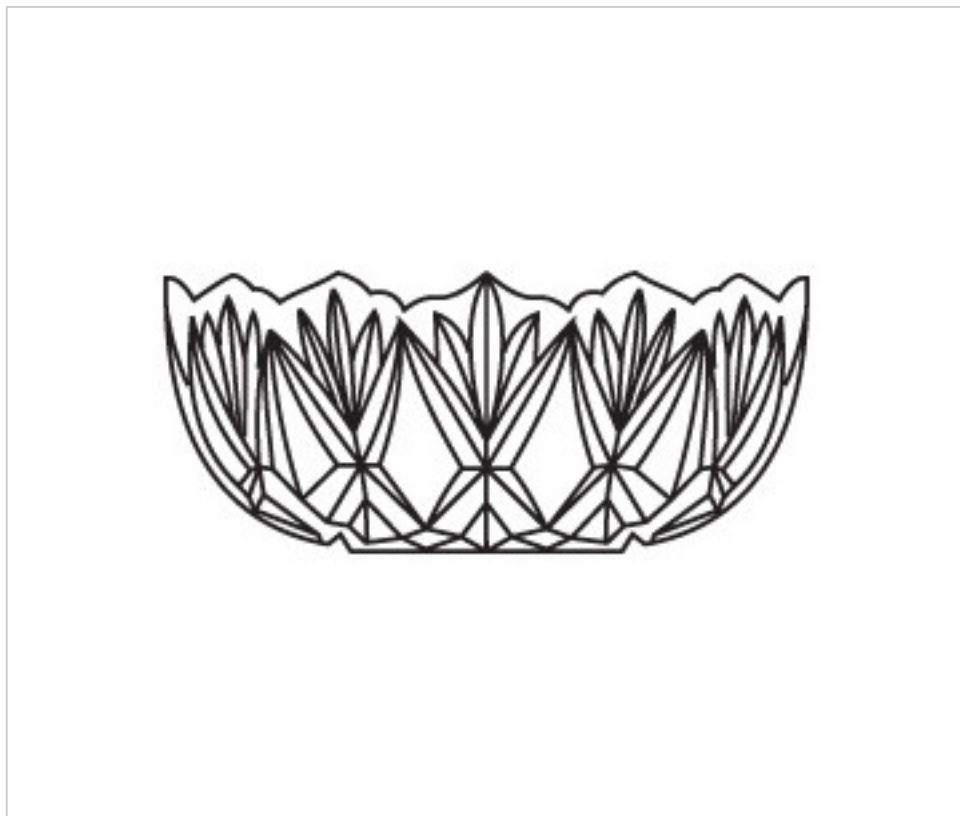

CRYSTAL FOR LAMPS > Columns And Bobeches > Crystal Columns And Bobeches  
Color Series

2055220

Center part 5521.24

November 21st, 2024, 18:31

**PRICE**

	Lot	P.V.P. excluding VAT
	1	20,44€
	10	17,78€
	40	16,93€

Continued on next page >>

2055220

Center part 5521.24

## TECHNICAL SPECIFICATIONS

---

Weight: 1.14 Kilograms

## OTHER FEATURES

---

High (mm): 90

Diameter (mm): 210

Colour: Transparent

Central Hole (mm): 24