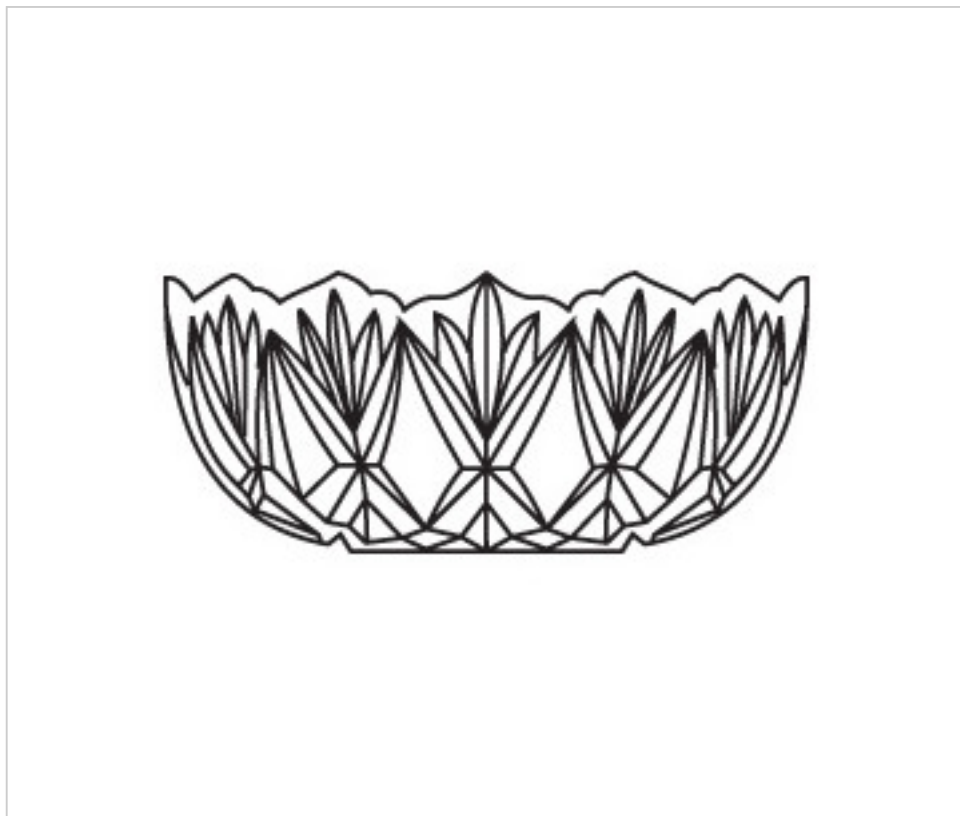

CRYSTAL FOR LAMPS > Columns And Bobeches > Crystal Columns And Bobeches
Color Series

2055220

Center part 5521.24

February 22nd, 2025, 21:15

PRICE

	Lot	P.V.P. excluding VAT
	1	20,44€
	10	17,78€
	40	16,93€

Continued on next page >>

2055220

Center part 5521.24

TECHNICAL SPECIFICATIONS

Weight: 1.14 Kilograms

NOTES

Pressed glass

OTHER FEATURES

High (mm): 90

Diameter (mm): 210

Colour: Transparent

Central Hole (mm): 24

DOCUMENTS

 [Center part 5521.24](#)