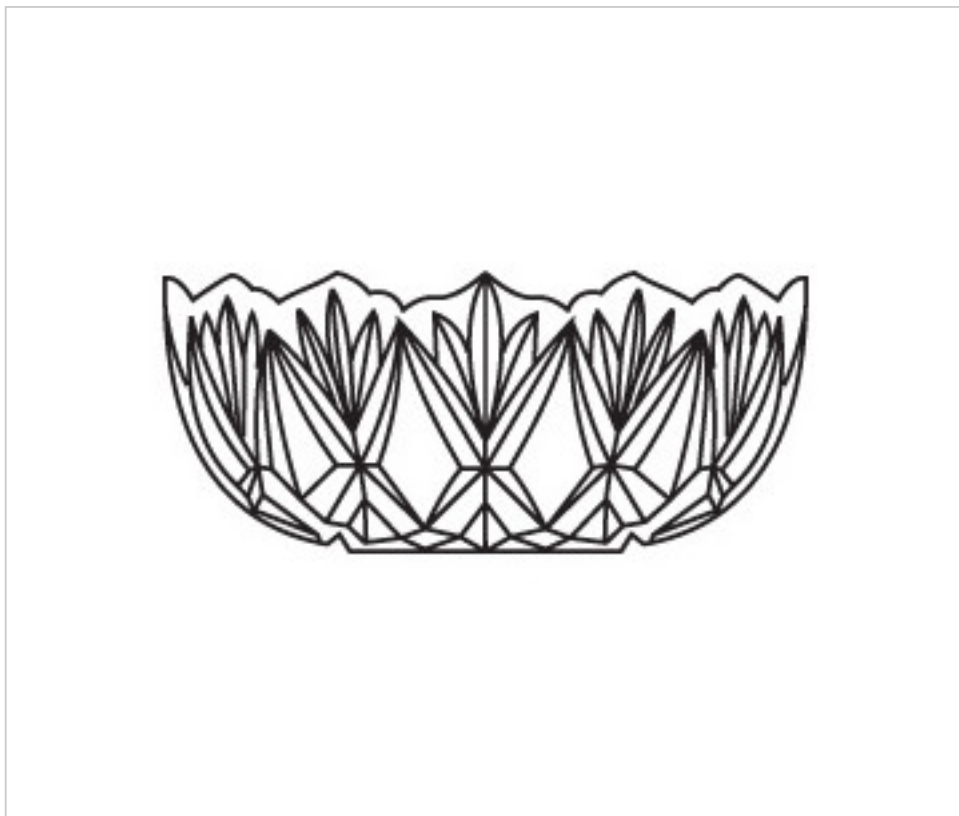

CRYSTAL FOR LAMPS > Columns And Bobeches > Crystal Columns And Bobeches  
Color Series

205521T

Center part 5521 without holes

November 21st, 2024, 18:51

**DESCRIPTION**

Bowl without center hole

**PRICE**

	Lot	P.V.P. excluding VAT
	1	20,05€
	10	17,43€
	40	16,59€

Continued on next page >>

205521T

Center part 5521 without holes

## TECHNICAL SPECIFICATIONS

---

Weight: 995 Grams

## OTHER FEATURES

---

High (mm): 90

Diameter (mm): 210

Colour: Transparent