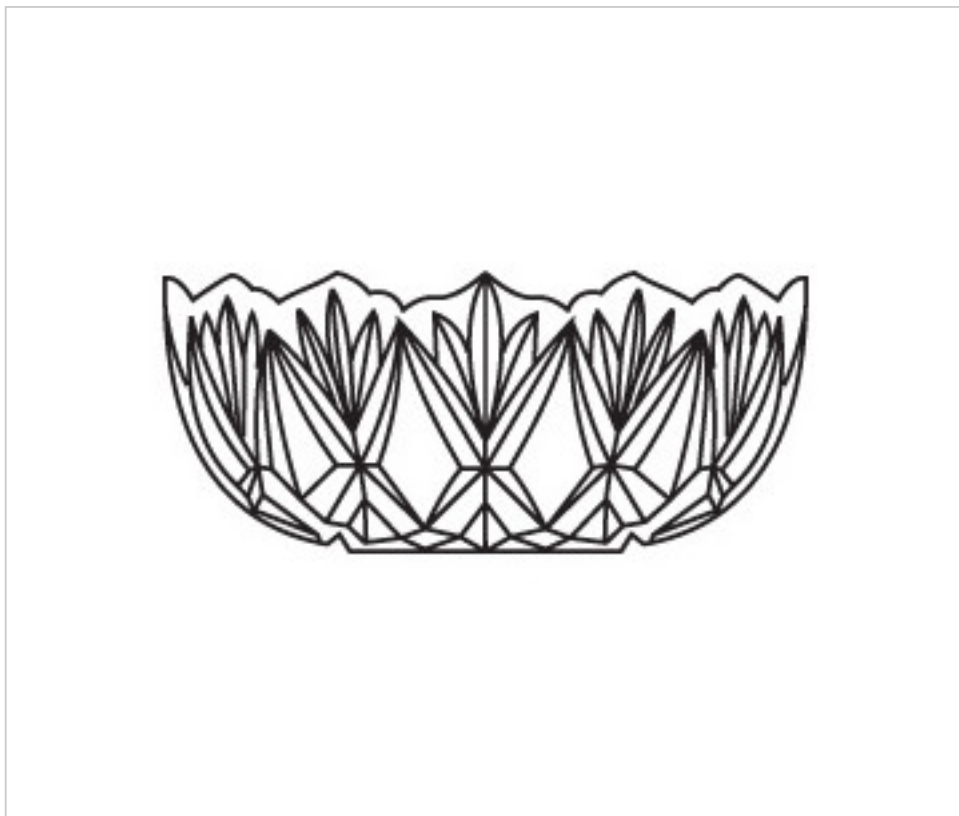

CRYSTAL FOR LAMPS > Columns And Bobeches > Crystal Columns And Bobeches  
Color Series

205521T

Center part 5521 without holes

December 22nd, 2024, 10:24

**DESCRIPTION**

Bowl without center hole

**PRICE**

	Lot	P.V.P. excluding VAT
	1	20,05€
	10	17,43€
	40	16,59€

Continued on next page >>

205521T

Center part 5521 without holes

## TECHNICAL SPECIFICATIONS

---

Weight: 995 Grams

## OTHER FEATURES

---

High (mm): 90

Diameter (mm): 210

Colour: Transparent