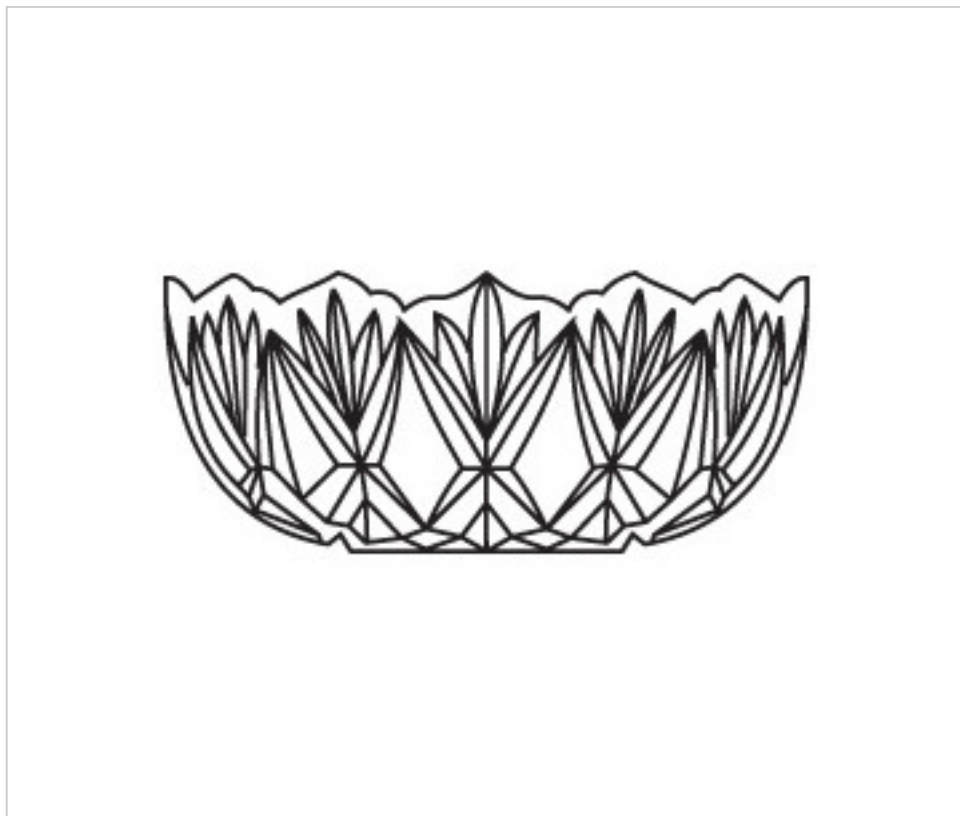

CRYSTAL FOR LAMPS > Columns And Bobeches > Crystal Columns And Bobeches
Color Series

205521T

Center part 5521 without holes

April 05th, 2025, 14:44

DESCRIPTION

Bowl without center hole

PRICE

	Lot	P.V.P. excluding VAT
	1	20,05€
	10	17,43€
	40	16,59€

Continued on next page >>

205521T

Center part 5521 without holes

TECHNICAL SPECIFICATIONS

Weight: 995 Grams

OTHER FEATURES

High (mm): 90

Diameter (mm): 210

Colour: Transparent

DOCUMENTS

 [Center part 5521 without holes](#)