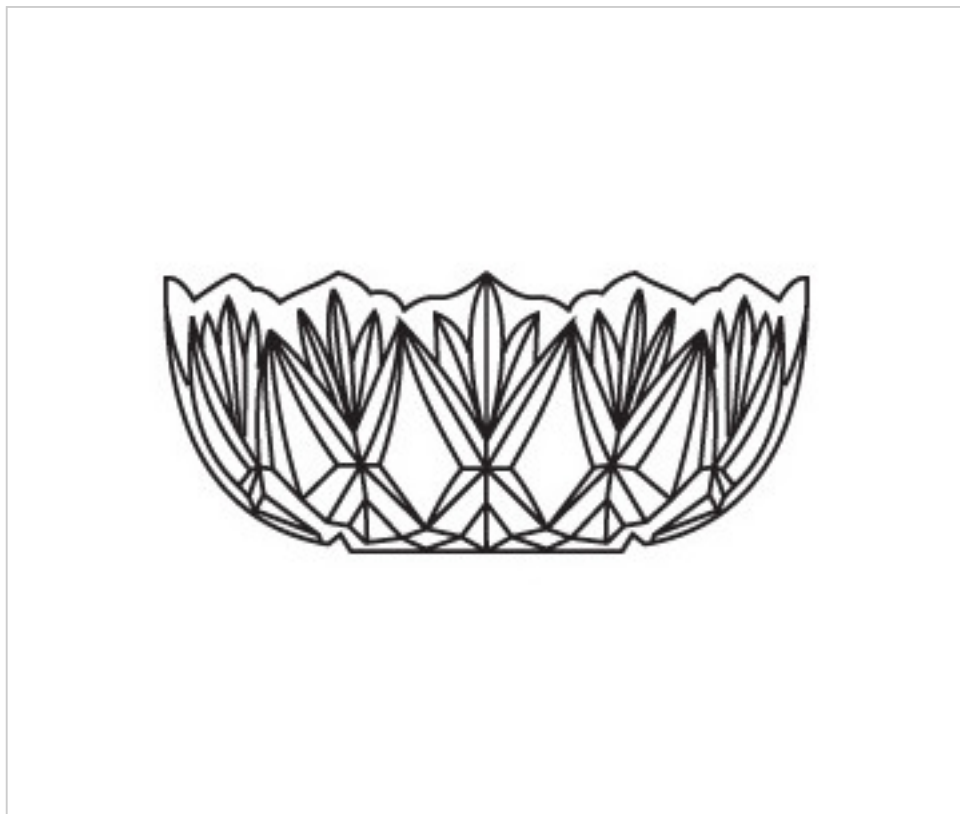

CRYSTAL FOR LAMPS > Columns And Bobeches > Crystal Columns And Bobeches
Color Series

205521T

Center part 5521 without holes

February 22nd, 2025, 21:49

DESCRIPTION

Bowl without center hole

PRICE

	Lot	P.V.P. excluding VAT
	1	20,05€
	10	17,43€
	40	16,59€

Continued on next page >>

205521T

Center part 5521 without holes

TECHNICAL SPECIFICATIONS

Weight: 995 Grams

OTHER FEATURES

High (mm): 90

Diameter (mm): 210

Colour: Transparent

DOCUMENTS

 [Center part 5521 without holes](#)