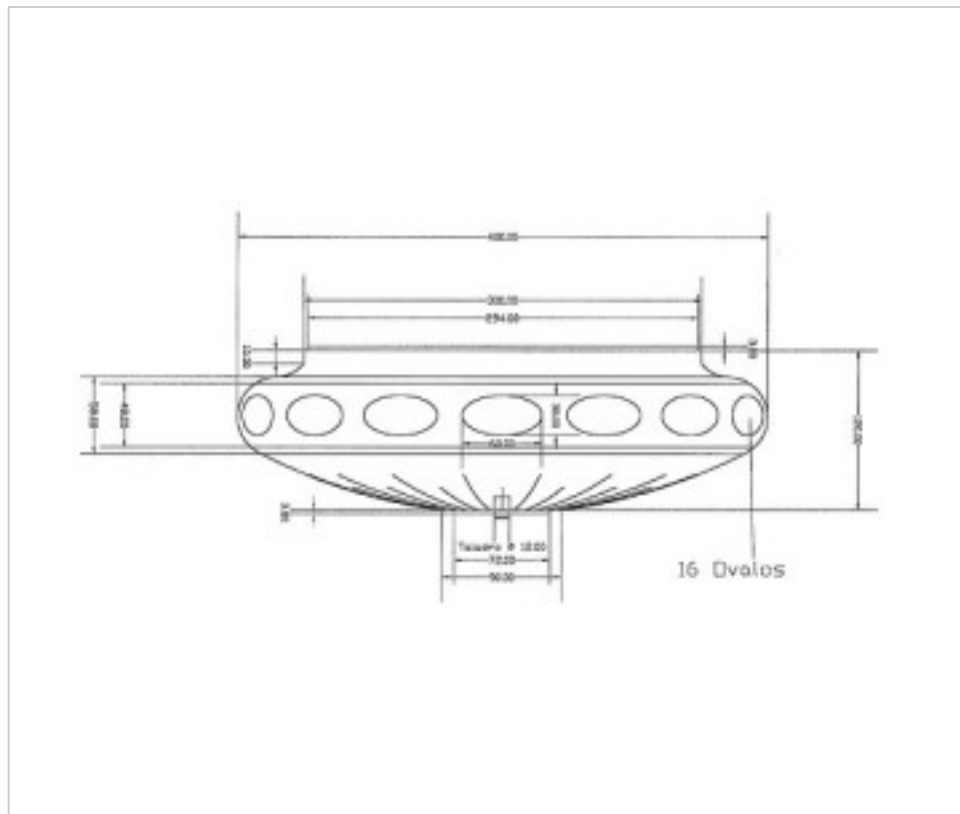

CRYSTAL FOR LAMPS > Columns And Bobeches > Lead Crystal Columns And Bobeches
Special Production

3899265

Center part 5726/5 40cm - JV 402 lead crystal

November 04th, 2024, 20:23

DESCRIPTION

Blown and hand-cut lead Crystal

PRICE

	Lot	P.V.P. excluding VAT
	1	174,94€
	6	139,95€
	12	133,28€

Continued on next page >>

CRYSTAL FOR LAMPS > Columns And Bobeches > Lead Crystal Columns And Bobeches
Special Production

3899265

Center part 5726/5 40cm - JV 402 lead crystal

TECHNICAL SPECIFICATIONS

Weight: 5.69 Kilograms

NOTES

Lead Crystal

OTHER FEATURES

High (mm): 120

Diameter (mm): 400

Colour: Transparent

DOCUMENTS

 [Center part 5726/5 40cm - JV 402 lead crystal](#)