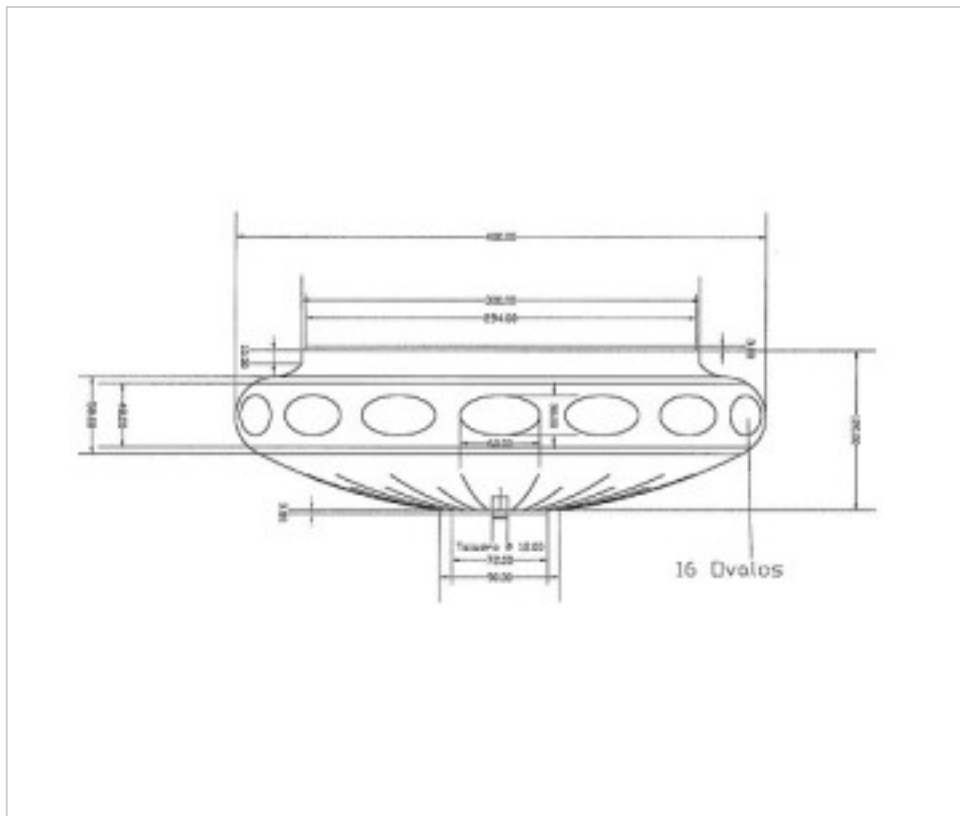

CRYSTAL FOR LAMPS > Columns And Bobeches > Lead Crystal Columns And Bobeches
Special Production

3899265

Center part 5726/5 40cm - JV 402 lead crystal

December 03rd, 2024, 18:57

DESCRIPTION

Blown and hand-cut lead Crystal

PRICE

	Lot	P.V.P. excluding VAT
	1	174,94€
	6	139,95€
	12	133,28€

Continued on next page >>

CRYSTAL FOR LAMPS > Columns And Bobeches > Lead Crystal Columns And Bobeches
Special Production

3899265

Center part 5726/5 40cm - JV 402 lead crystal

TECHNICAL SPECIFICATIONS

Weight: 5.69 Kilograms

NOTES

Lead Crystal

OTHER FEATURES

High (mm): 120

Diameter (mm): 400

Colour: Transparent

DOCUMENTS

 [Center part 5726/5 40cm - JV 402 lead crystal](#)